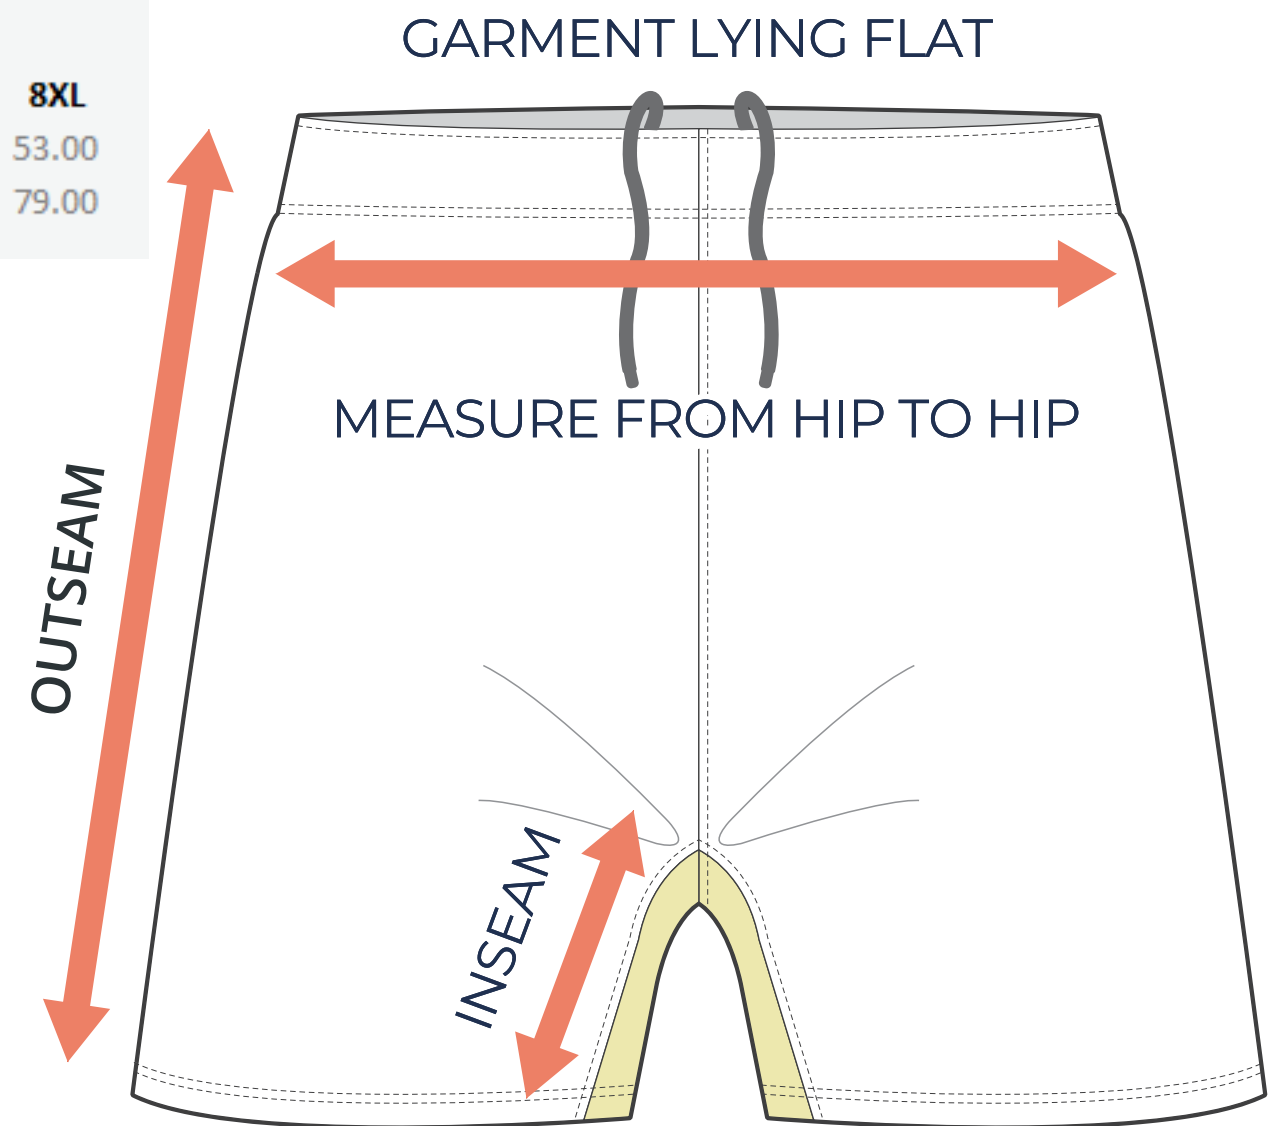

## CLASSIC RUGBY SHORT

PART NUMBER : WBB-SP-RU10

### ADULT SIZING

SIZING CHART(inches)	XS	S	M	L	XL	2XL	3XL	4XL	5XL	6XL	7XL	8XL
Outseam	11.81	12.80	13.58	14.57	15.35	16.14	16.93	17.72	18.50	19.29	20.08	20.87
1/2 Hip	19.29	20.28	21.26	22.24	23.23	24.21	25.20	26.38	27.56	28.74	29.92	31.10

SIZING CHART(cm)	XS	S	M	L	XL	2XL	3XL	4XL	5XL	6XL	7XL	8XL
Outseam	30.00	32.50	34.50	37.00	39.00	41.00	43.00	45.00	47.00	49.00	51.00	53.00
1/2 Hip	49.00	51.50	54.00	56.50	59.00	61.50	64.00	67.00	70.00	73.00	76.00	79.00

## HALF HIP INSEAM/OUTSEAM

To find your size, compare measurements with a similar garment that fits you well.