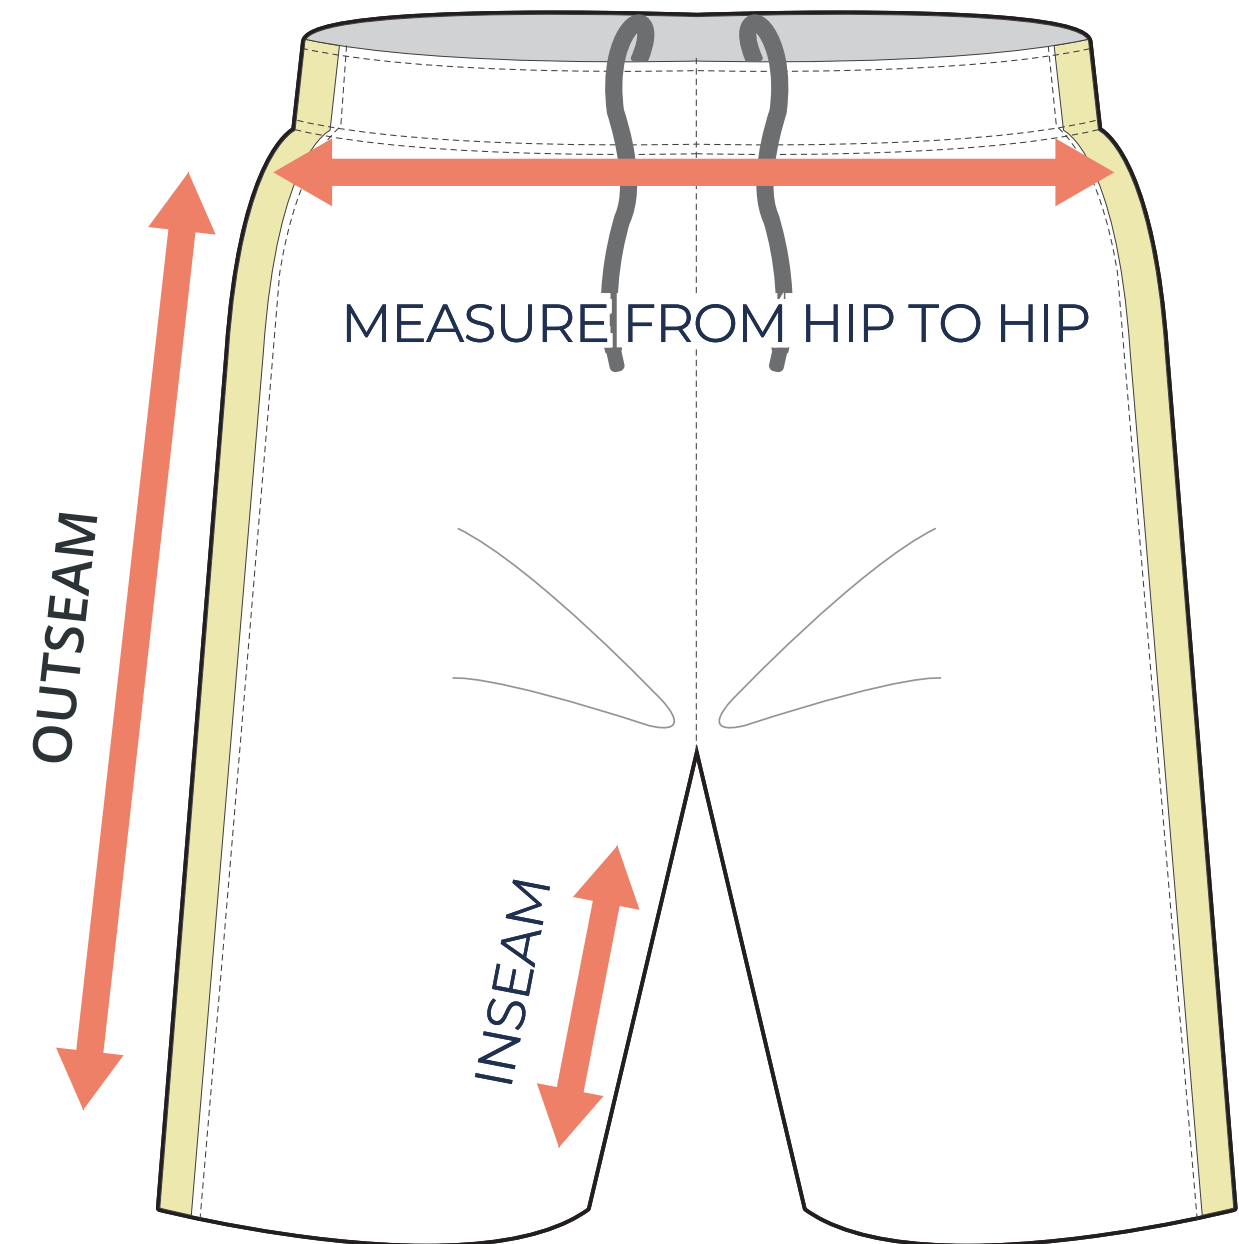

### ADULT SIZING

| SIZING CHART(inches) | XS    | S     | M     | L     | XL    | 2XL   | 3XL   |
|----------------------|-------|-------|-------|-------|-------|-------|-------|
| 1/2 Hip              | 19.69 | 20.87 | 22.05 | 23.23 | 24.41 | 25.59 | 26.77 |
| Inseam               | 4.92  | 4.92  | 4.92  | 4.92  | 4.92  | 4.92  | 4.92  |
| Outseam              | 14.76 | 15.16 | 15.55 | 15.94 | 16.14 | 16.34 | 16.73 |

| SIZING CHART(cm) | XS    | S     | M     | L     | XL    | 2XL   | 3XL   |
|------------------|-------|-------|-------|-------|-------|-------|-------|
| 1/2 Hip          | 50.00 | 53.00 | 56.00 | 59.00 | 62.00 | 65.00 | 68.00 |
| Inseam           | 12.50 | 12.50 | 12.50 | 12.50 | 12.50 | 12.50 | 12.50 |
| Outseam          | 37.50 | 38.50 | 39.50 | 40.50 | 41.00 | 41.50 | 42.50 |

## HALF HIP INSEAM/OUTSEAM

GARMENT LYING FLAT

To find your size, compare measurements with a similar garment that fits you well.