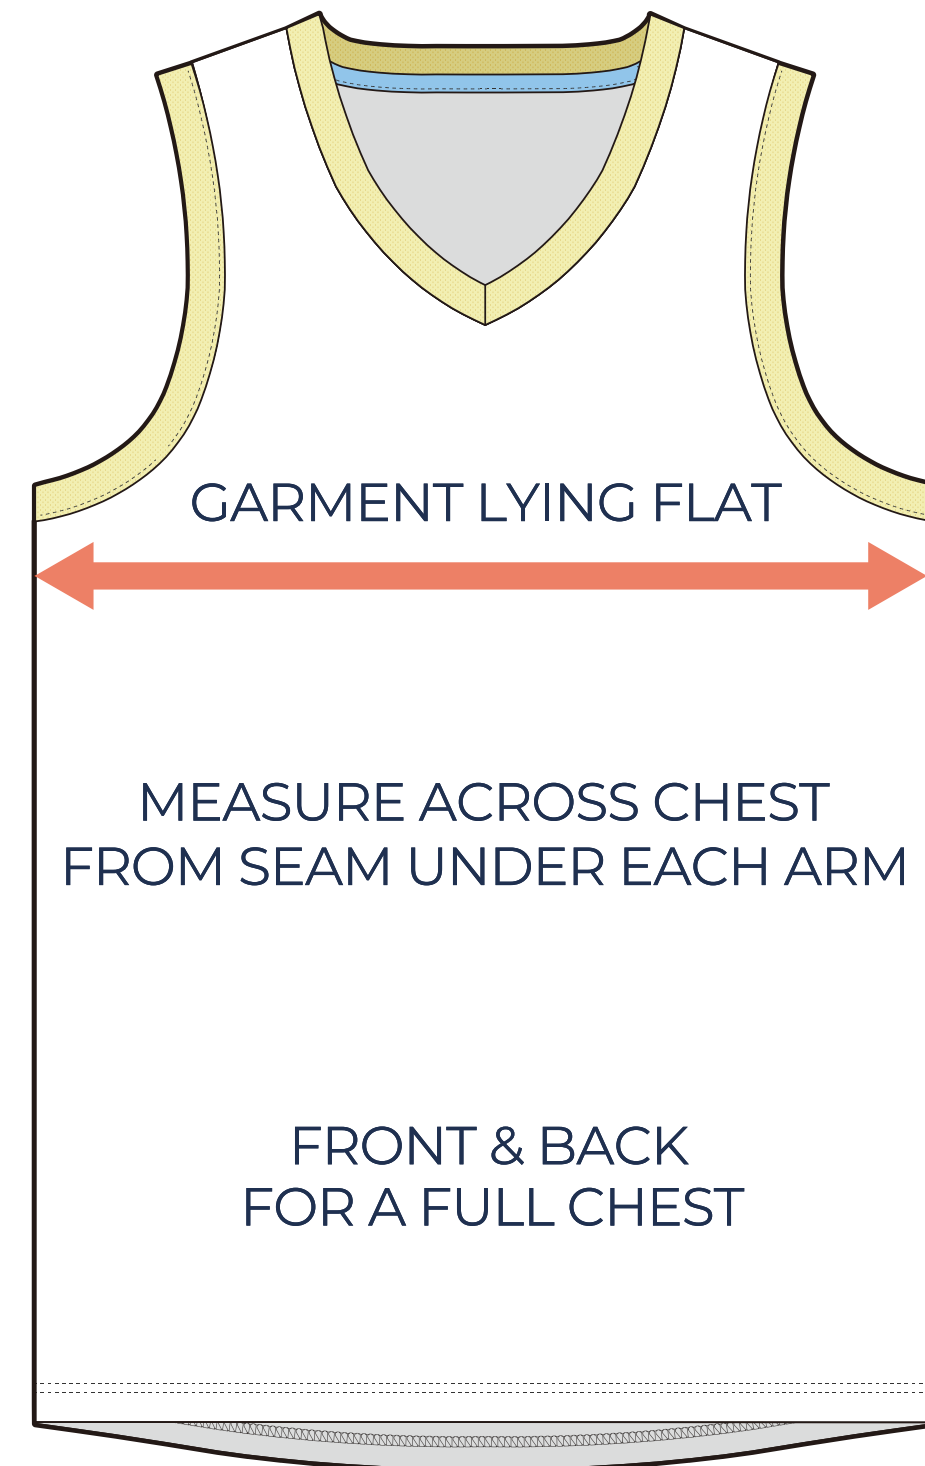

SIZING CHART

VER: 2022.1

REVERSIBLE GAMETIME JERSEY

PART NUMBER : WBB-SP-BB30

ADULT SIZING

SIZING CHART(inches)	XS	S	M	L	XL	2XL	3XL
1/2 Chest	17.72	18.90	20.08	21.26	22.44	23.62	24.80
Front length (HSP)	26.38	27.17	27.95	28.74	29.53	30.31	31.10
Back length (HSP)	27.36	28.15	28.94	29.72	30.51	31.30	32.09

SIZING CHART(cm)	XS	S	M	L	XL	2XL	3XL
1/2 Chest	45.00	48.00	51.00	54.00	57.00	60.00	63.00
Front length (HSP)	67.00	69.00	71.00	73.00	75.00	77.00	79.00
Back length (HSP)	69.50	71.50	73.50	75.50	77.50	79.50	81.50

GIRLS SIZING

SIZING CHART(inches)	GXS	GS	GM	GL
1/2 Chest	13.78	14.96	16.14	17.32
Front length (HSP)	20.67	22.24	23.82	25.79
Back length (HSP)	21.65	23.23	24.80	26.77

SIZING CHART(cm)	GXS	GS	GM	GL
1/2 Chest	35.00	38.00	41.00	44.00
Front length (HSP)	52.50	56.50	60.50	65.50
Back length (HSP)	55.00	59.00	63.00	68.00

HALF CHEST FULL CHEST

To find your size, compare measurements with a similar garment that fits you well.