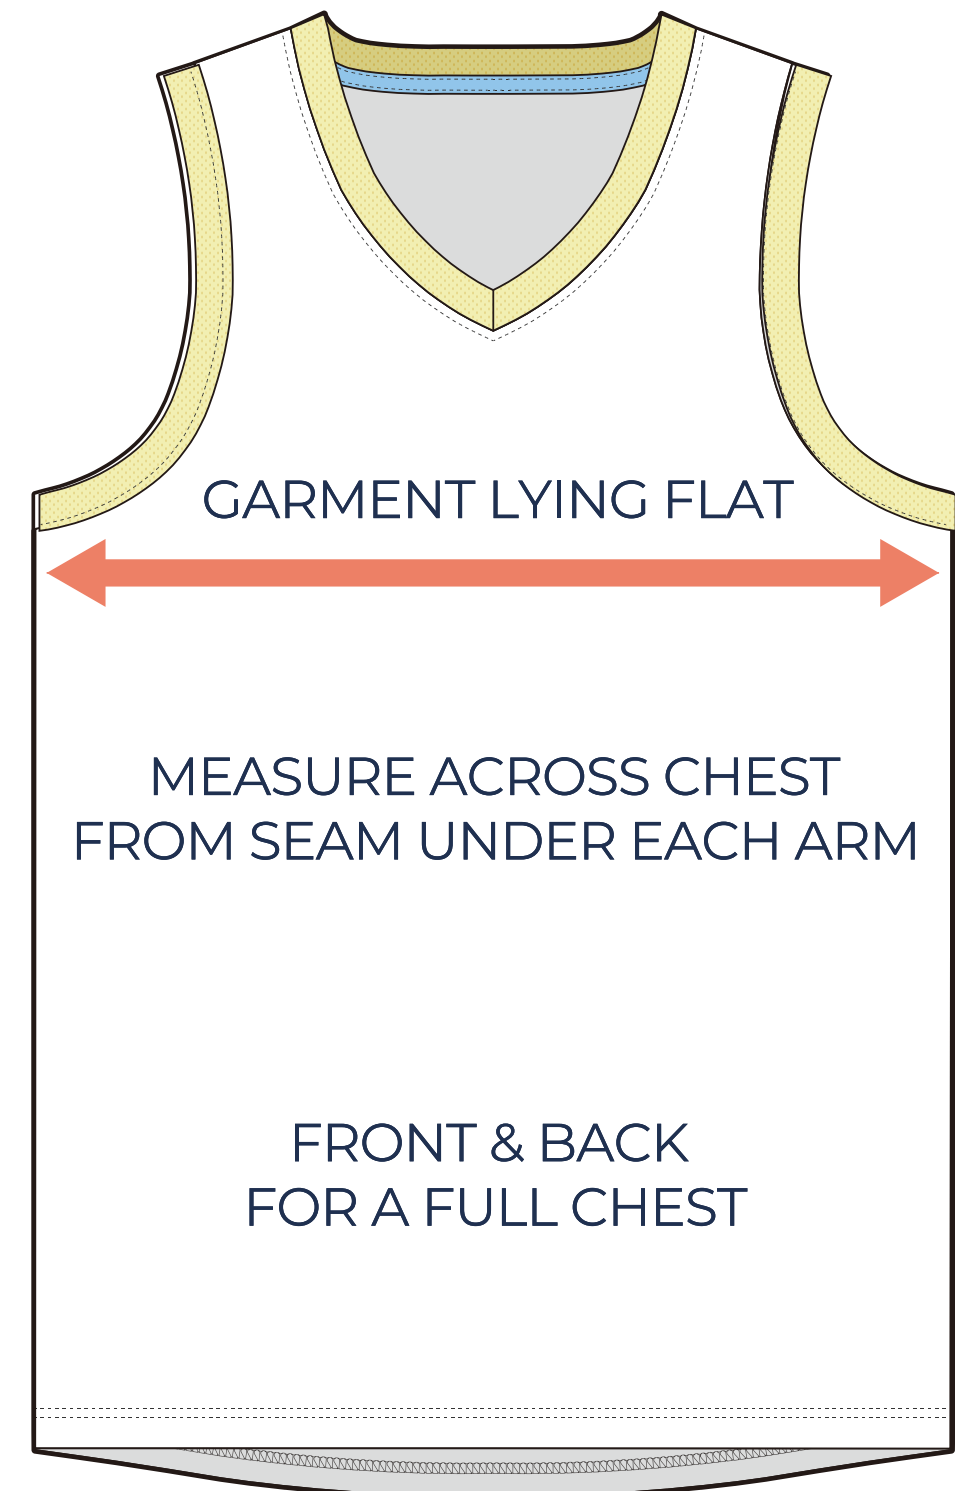

SIZING CHART

VER: 2022.1

GAMETIME V-NECK JERSEY

PART NUMBER : WBB-SP-BB26

ADULT SIZING

SIZING CHART(inches)	XS	S	M	L	XL	2XL	3XL
1/2 Chest	17.72	18.90	20.08	21.26	22.44	23.62	24.80
Front length (HSP)	26.38	27.17	27.95	28.74	29.53	30.31	31.10
Back length (HSP)	27.36	28.15	28.94	29.72	30.51	31.30	32.09
SIZING CHART(cm)	XS	S	M	L	XL	2XL	3XL
1/2 Chest	45.00	48.00	51.00	54.00	57.00	60.00	63.00
Front length (HSP)	67.00	69.00	71.00	73.00	75.00	77.00	79.00
Back length (HSP)	69.50	71.50	73.50	75.50	77.50	79.50	81.50

GIRLS SIZING

SIZING CHART(inches)	GXS	GS	GM	GL
1/2 Chest	13.78	14.96	16.14	17.32
Front length (HSP)	20.67	22.24	23.82	25.79
Back length (HSP)	21.65	23.23	24.80	26.77
SIZING CHART(cm)	GXS	GS	GM	GL
1/2 Chest	35.00	38.00	41.00	44.00
Front length (HSP)	52.50	56.50	60.50	65.50
Back length (HSP)	55.00	59.00	63.00	68.00

HALF CHEST FULL CHEST

To find your size, compare measurements with a similar garment that fits you well.