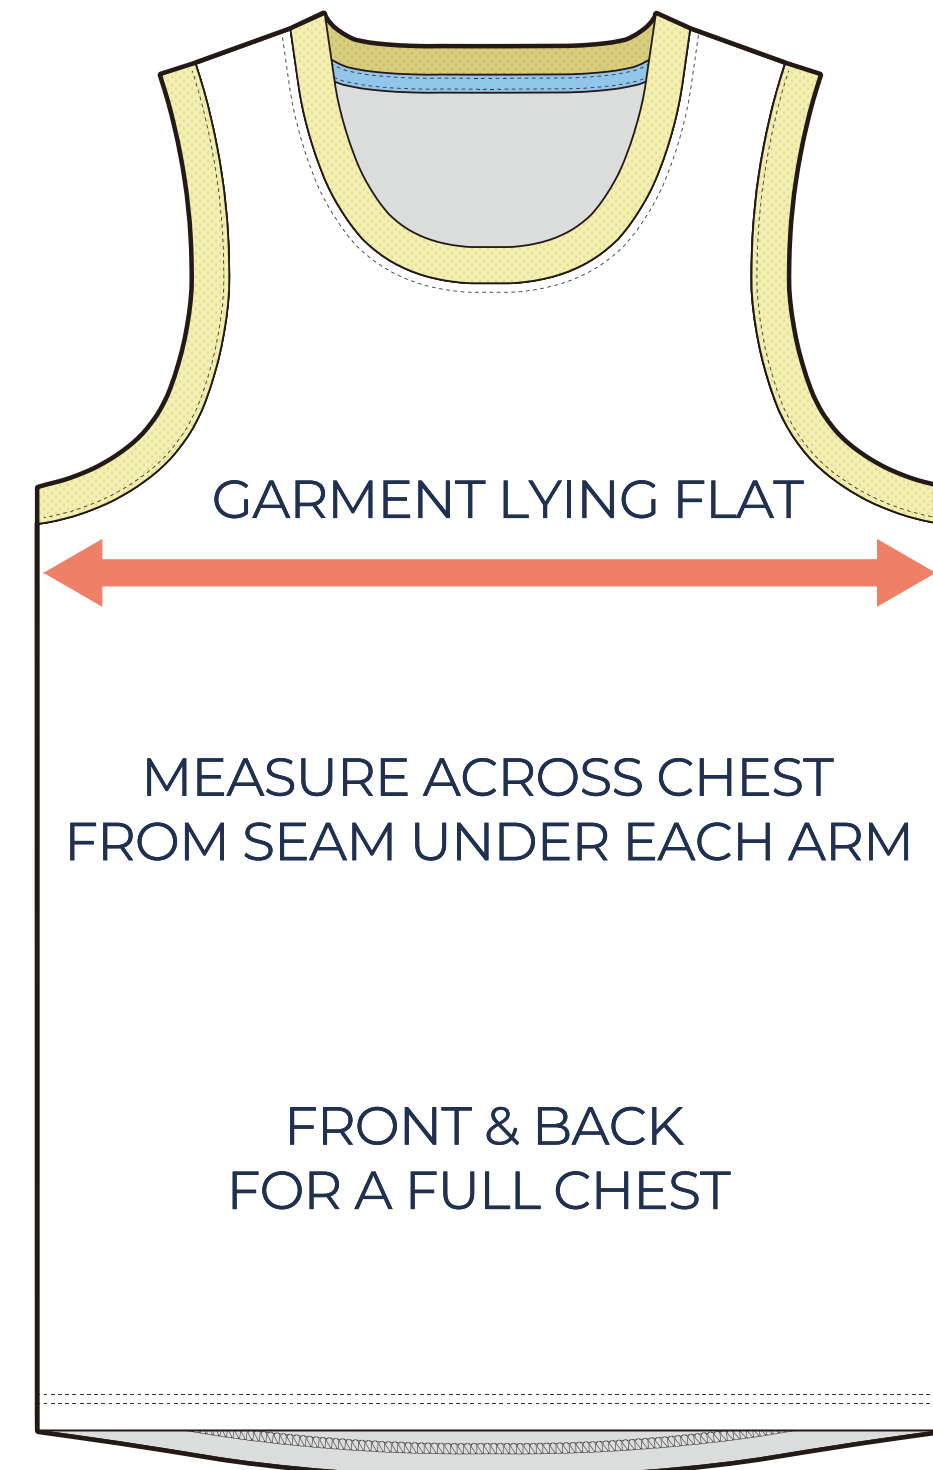

SIZING CHART

VER: 2022.1

GAMETIME CREW NECK JERSEY

PART NUMBER : WBB-SP-BB25

ADULT SIZING

SIZING CHART(inches)	XS	S	M	L	XL	2XL	3XL
1/2 Chest	17.72	18.90	20.08	21.26	22.44	23.62	24.80
Front length (HSP)	26.38	27.17	27.95	28.74	29.53	30.31	31.10
Back length (HSP)	27.36	28.15	28.94	29.72	30.51	31.30	32.09

SIZING CHART(cm)	XS	S	M	L	XL	2XL	3XL
1/2 Chest	45.00	48.00	51.00	54.00	57.00	60.00	63.00
Front length (HSP)	67.00	69.00	71.00	73.00	75.00	77.00	79.00
Back length (HSP)	69.50	71.50	73.50	75.50	77.50	79.50	81.50

GIRLS SIZING

SIZING CHART(inches)	GXS	GS	GM	GL
1/2 Chest	13.78	14.96	16.14	17.32
Front length (HSP)	20.67	22.24	23.82	25.79
Back length (HSP)	21.65	23.23	24.80	26.77

SIZING CHART(cm)	GXS	GS	GM	GL
1/2 Chest	35.00	38.00	41.00	44.00
Front length (HSP)	52.50	56.50	60.50	65.50
Back length (HSP)	55.00	59.00	63.00	68.00

HALF CHEST FULL CHEST

To find your size, compare measurements with a similar garment that fits you well.