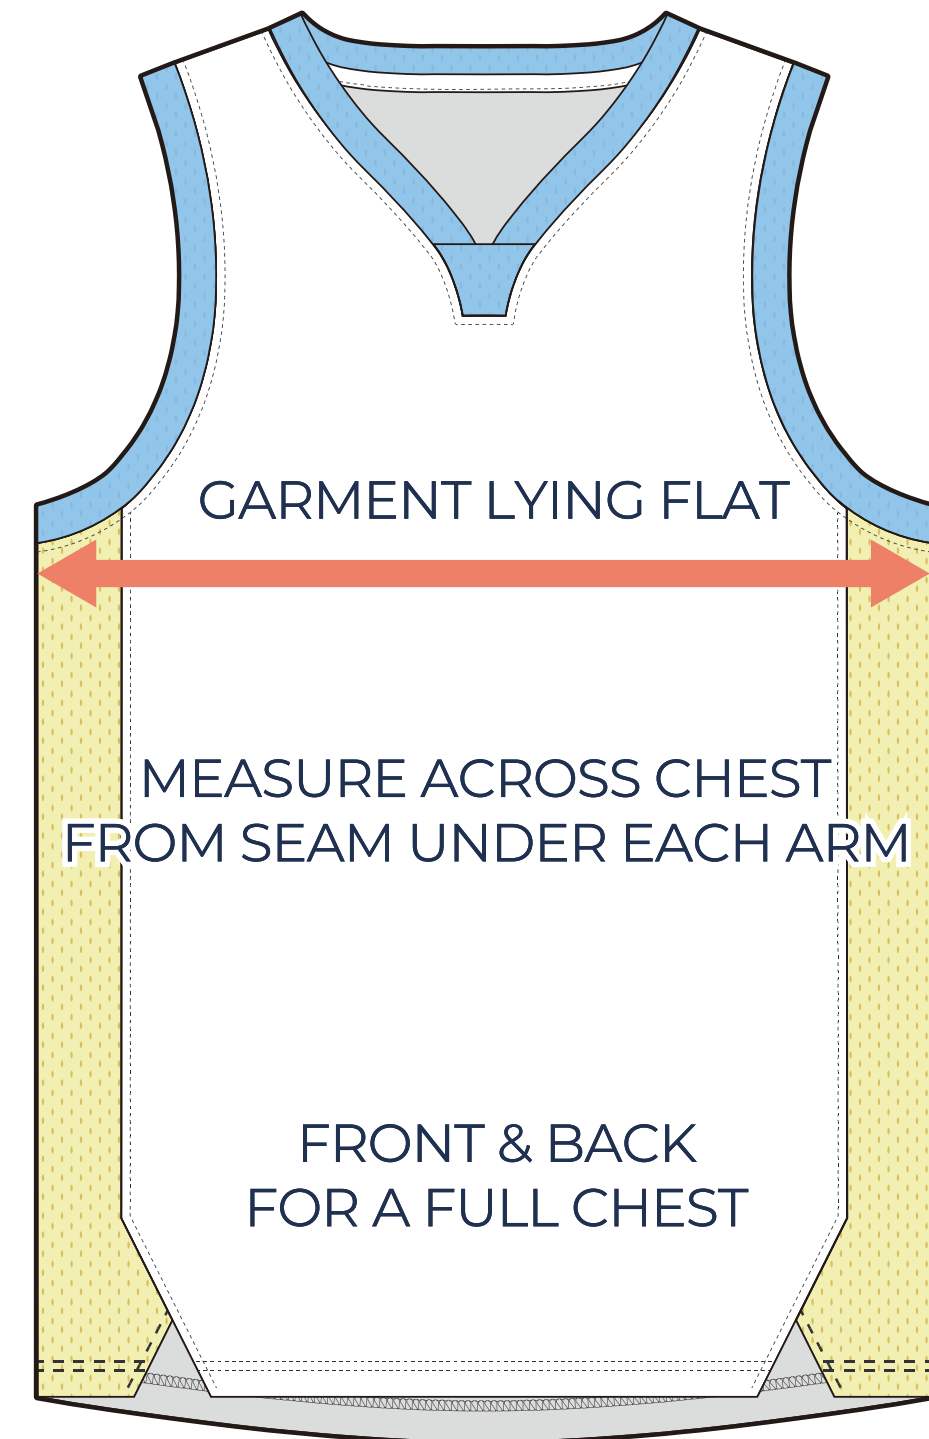

SIZING CHART

VER: 2022.1

SHOOTER JERSEY

PART NUMBER : WBB-SP-BB16

ADULT SIZING

SIZING CHART(inches)	XS	S	M	L	XL	2XL	3XL
1/2 Chest	17.72	18.90	20.08	21.26	22.44	23.62	24.80
Front length (HSP)	26.38	27.17	27.95	28.74	29.53	30.31	31.10
Back length (HSP)	27.36	28.15	28.94	29.72	30.51	31.30	32.09

SIZING CHART(cm)	XS	S	M	L	XL	2XL	3XL
1/2 Chest	45.00	48.00	51.00	54.00	57.00	60.00	63.00
Front length (HSP)	67.00	69.00	71.00	73.00	75.00	77.00	79.00
Back length (HSP)	69.50	71.50	73.50	75.50	77.50	79.50	81.50

GIRLS SIZING

SIZING CHART(inches)	GXS	GS	GM	GL
1/2 Chest	13.78	14.96	16.14	17.32
Front length (HSP)	20.67	22.24	23.82	25.79
Back length (HSP)	21.65	23.23	24.80	26.77

SIZING CHART(cm)	GXS	GS	GM	GL
1/2 Chest	35.00	38.00	41.00	44.00
Front length (HSP)	52.50	56.50	60.50	65.50
Back length (HSP)	55.00	59.00	63.00	68.00

HALF CHEST FULL CHEST

To find your size, compare measurements with a similar garment that fits you well.