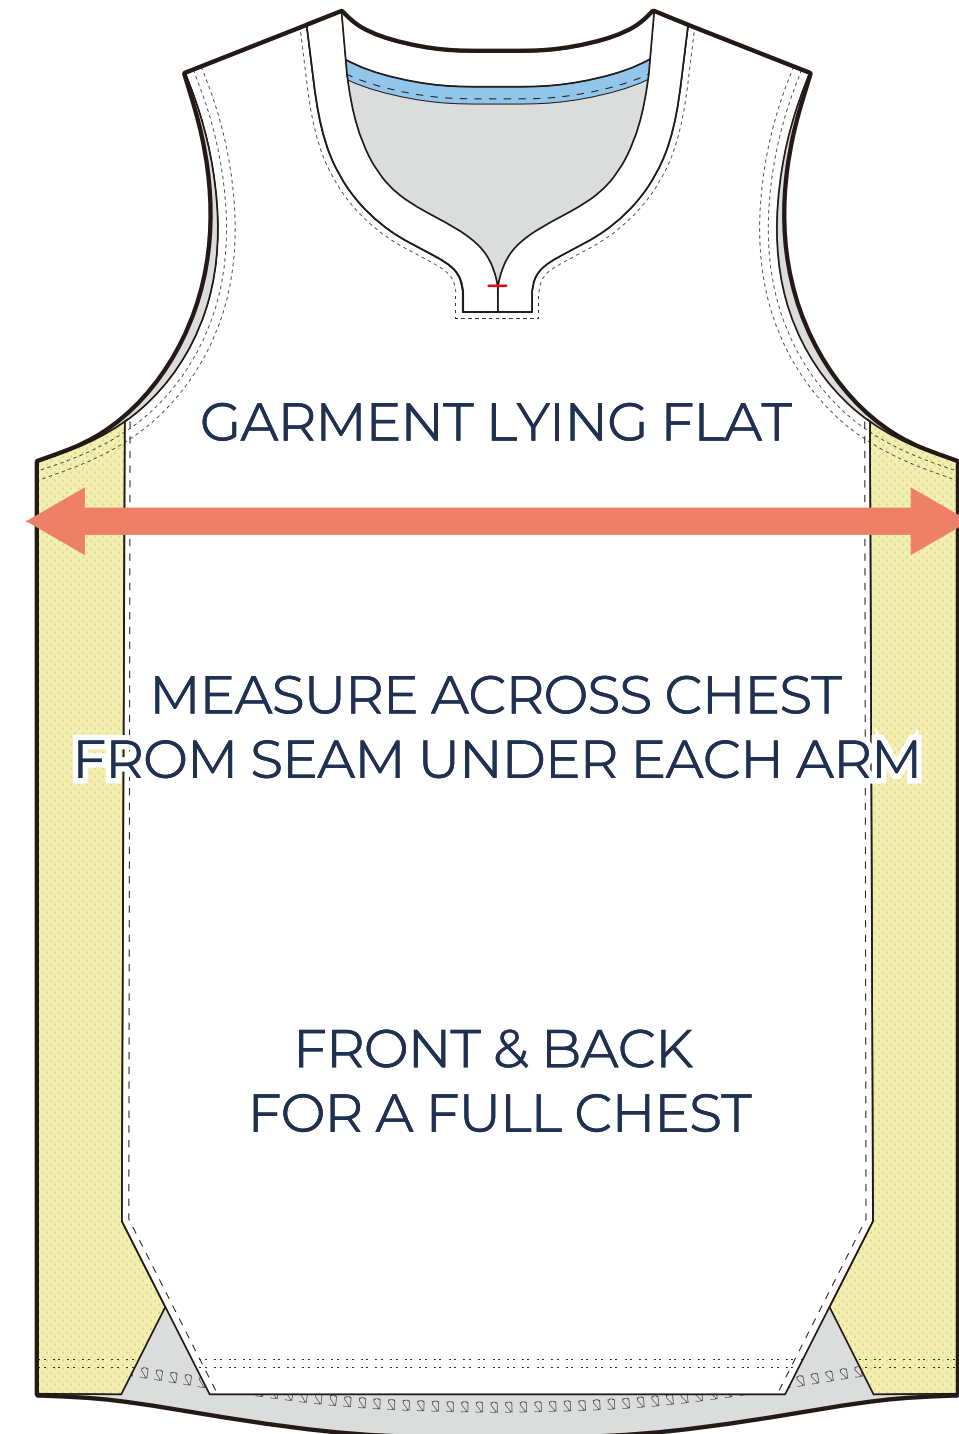

SIZING CHART

VER: 2022.1

PRO WOVEN JERSEY

PART NUMBER : WBB-SP-BB10

ADULT SIZING

SIZING CHART(inches)	XS	S	M	L	XL	2XL	3XL
1/2 Chest	17.72	18.90	20.08	21.26	22.44	23.62	24.80
Front length (HSP)	26.38	27.17	27.95	28.74	29.53	30.31	31.10
Back length (HSP)	27.36	28.15	28.94	29.72	30.51	31.30	32.09

SIZING CHART(cm)	XS	S	M	L	XL	2XL	3XL
1/2 Chest	45.00	48.00	51.00	54.00	57.00	60.00	63.00
Front length (HSP)	67.00	69.00	71.00	73.00	75.00	77.00	79.00
Back length (HSP)	69.50	71.50	73.50	75.50	77.50	79.50	81.50

GIRLS SIZING

SIZING CHART(inches)	GXS	GS	GM	GL
1/2 Chest	13.78	14.96	16.14	17.32
Front length (HSP)	20.67	22.24	23.82	25.79
Back length (HSP)	21.65	23.23	24.80	26.77

SIZING CHART(cm)	GXS	GS	GM	GL
1/2 Chest	35.00	38.00	41.00	44.00
Front length (HSP)	52.50	56.50	60.50	65.50
Back length (HSP)	55.00	59.00	63.00	68.00

HALF CHEST FULL CHEST

To find your size, compare measurements with a similar garment that fits you well.