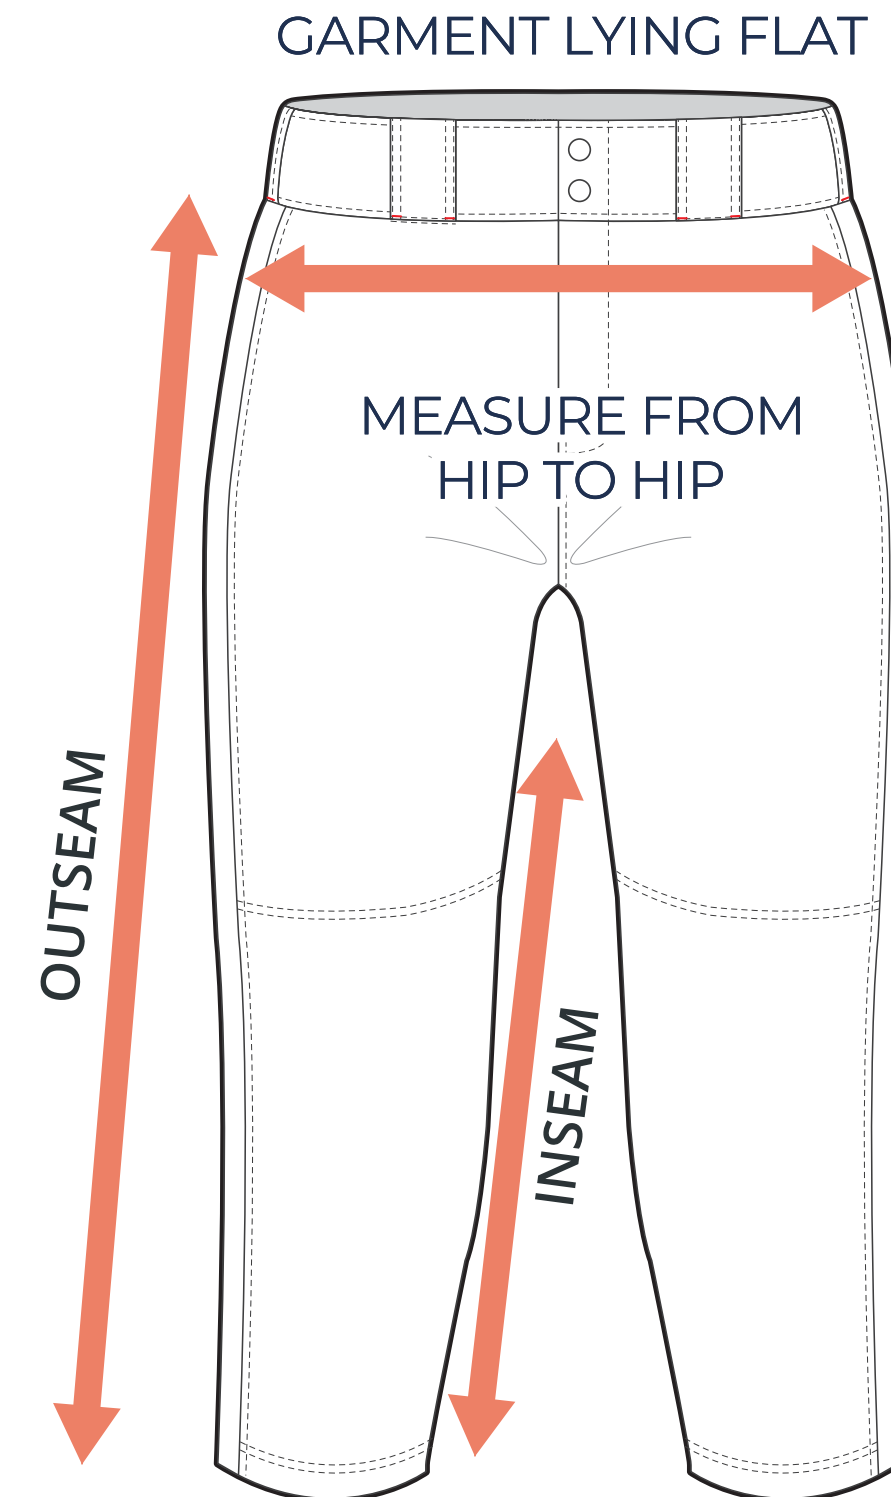

SIZING CHART

VER: 2022.1

PREMIUM KNICKER SOFTBALL PANTS

PART NUMBER : WBB-SP-BA92

ADULT SIZING

SIZING CHART(inches)	XS	S	M	L	XL	2XL	3XL	4XL	5XL
1/2 Hip	17.72	18.50	19.29	20.47	21.65	22.83	24.02	25.20	26.38
Outseam	28.35	29.53	30.31	31.10	32.28	33.07	33.86	34.65	35.43

SIZING CHART(cm)	XS	S	M	L	XL	2XL	3XL	4XL	5XL
1/2 Hip	45.00	47.00	49.00	52.00	55.00	58.00	61.00	64.00	67.00
Outseam	72.00	75.00	77.00	79.00	82.00	84.00	86.00	88.00	90.00

GIRLS SIZING

SIZING CHART(inches)	GS	GM	GL
1/2 Hip	14.57	15.35	16.14
Outseam	21.26	23.62	25.98

SIZING CHART(cm)	GS	GM	GL
1/2 Hip	37.00	39.00	41.00
Outseam	54.00	60.00	66.00

HALF HIP INSEAM/OUTSEAM

To find your size, compare measurements with a similar garment that fits you well.