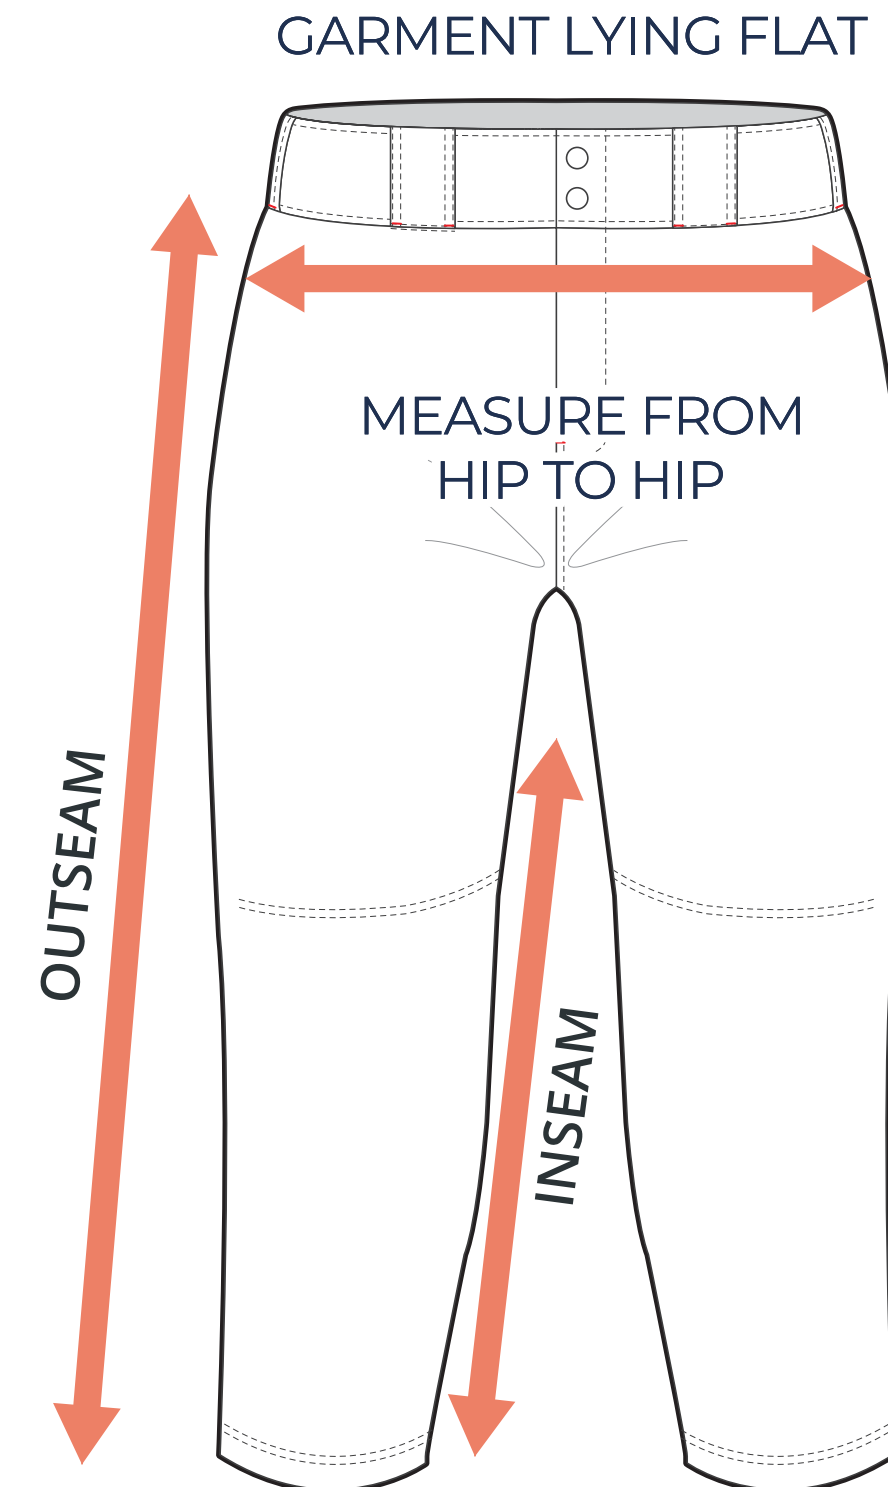

SIZING CHART

VER: 2022.1

CLASSIC KNICKER SOFTBALL PANTS

PART NUMBER : WBB-SP-BA91

ADULT SIZING

SIZING CHART(inches)	XS	S	M	L	XL	2XL	3XL	4XL	5XL
1/2 Hip	17.72	18.50	19.29	20.47	21.65	22.83	24.02	25.20	26.38
Outseam	28.35	29.53	30.31	31.10	32.28	33.07	33.86	34.65	35.43

SIZING CHART(cm)	XS	S	M	L	XL	2XL	3XL	4XL	5XL
1/2 Hip	45.00	47.00	49.00	52.00	55.00	58.00	61.00	64.00	67.00
Outseam	72.00	75.00	77.00	79.00	82.00	84.00	86.00	88.00	90.00

GIRLS SIZING

SIZING CHART(inches)	GS	GM	GL
1/2 Hip	14.57	15.35	16.14
Outseam	21.26	23.62	25.98

SIZING CHART(cm)	GS	GM	GL
1/2 Hip	37.00	39.00	41.00
Outseam	54.00	60.00	66.00

INSEAM/OUTSEAM

To find your size, compare measurements with a similar garment that fits you well.