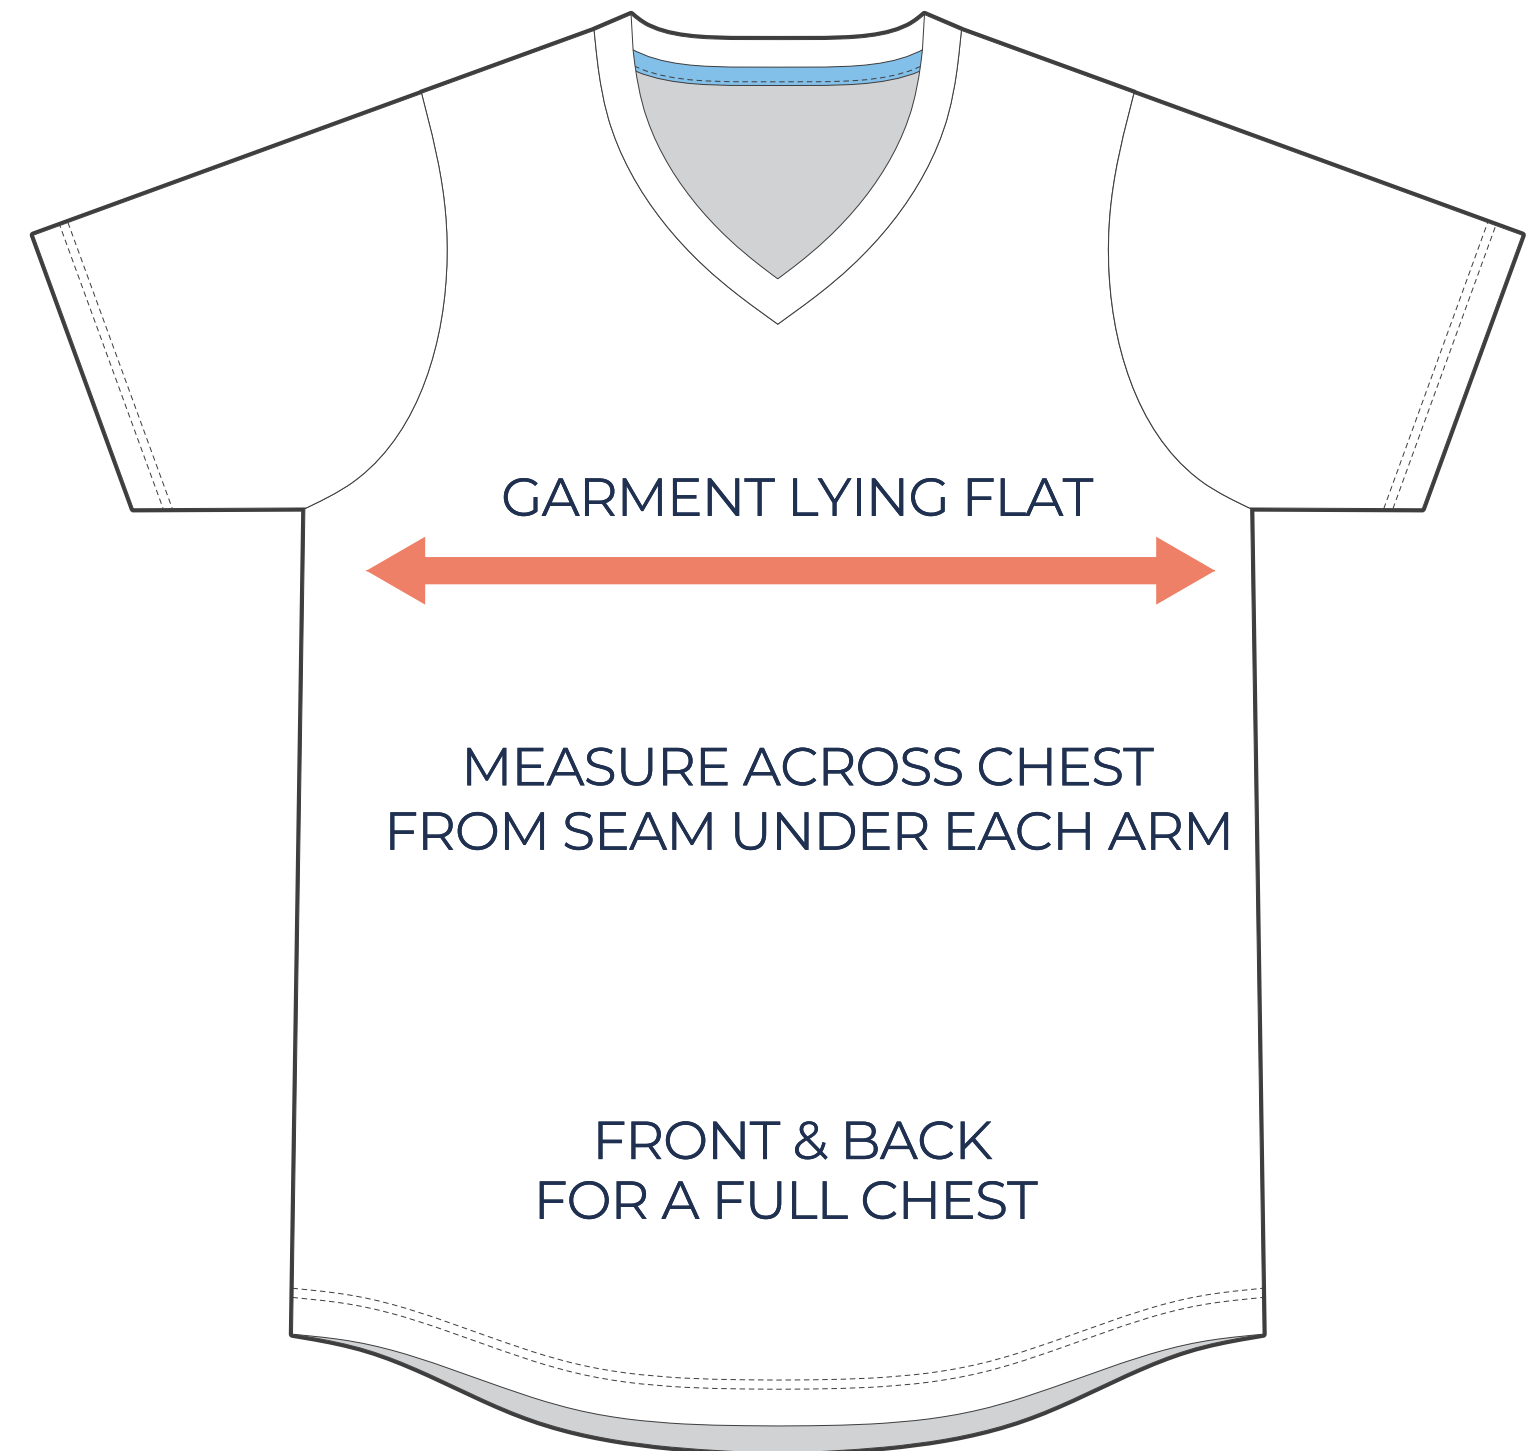

## LEAGUE V-NECK SOFTBALL JERSEY

PART NUMBER : WBB-SP-BA85

### ADULT SIZING

SIZING CHART(inches)	S	M	L	XL	2XL	3XL
1/2 Chest	17.72	19.69	21.65	23.62	25.98	27.56
Front length (HSP)	28.35	29.13	29.92	30.71	31.50	32.28

SIZING CHART(cm)	S	M	L	XL	2XL	3XL
1/2 Chest	45.00	50.00	55.00	60.00	66.00	70.00
Front length (HSP)	72.00	74.00	76.00	78.00	80.00	82.00

### GIRLS SIZING

SIZING CHART(inches)	GS	GM	GL
1/2 Chest	13.39	14.17	14.96
Front length (HSP)	21.26	22.83	24.41

SIZING CHART(cm)	GS	GM	GL
1/2 Chest	34.00	36.00	38.00
Front length (HSP)	54.00	58.00	62.00

## HALF CHEST FULL CHEST

To find your size, compare measurements with a similar garment that fits you well.