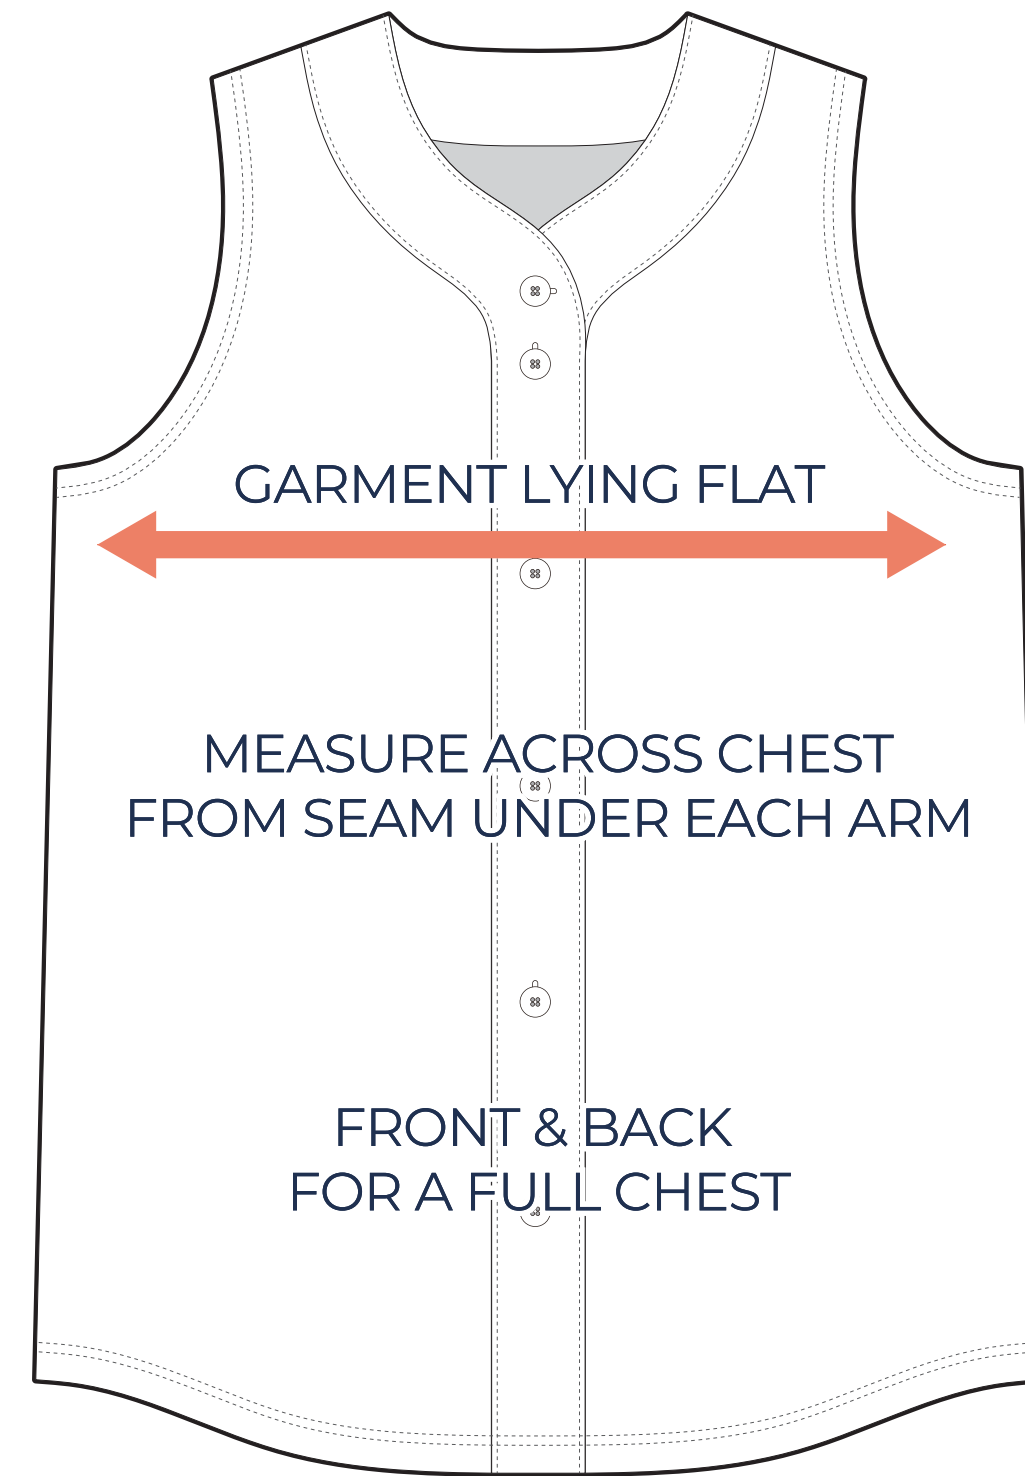

SIZING CHART

VER: 2022.1

CLASSIC "FAUX" FULL BUTTON SLEEVELESS SOFTBALL JERSEY

PART NUMBER : WBB-SP-BA80

ADULT SIZING

SIZING CHART(inches)	XS	S	M	L	XL	2XL	3XL
1/2 Chest	15.35	17.72	19.69	21.65	23.62	25.98	27.56
Back length (From CB)	27.17	28.35	29.53	30.31	30.71	31.50	32.28

SIZING CHART(cm)	XS	S	M	L	XL	2XL	3XL
1/2 Chest	39.00	45.00	50.00	55.00	60.00	66.00	70.00
Back length (From CB)	69.00	72.00	75.00	77.00	78.00	80.00	82.00

GIRLS SIZING

SIZING CHART(inches)	GS	GM	GL
1/2 Chest	13.39	14.17	14.96
Back length (From CB)	20.67	22.24	23.82

SIZING CHART(cm)	GS	GM	GL
1/2 Chest	34.00	36.00	38.00
Back length (From CB)	52.50	56.50	60.50

HALF CHEST FULL CHEST

To find your size, compare measurements with a similar garment that fits you well.