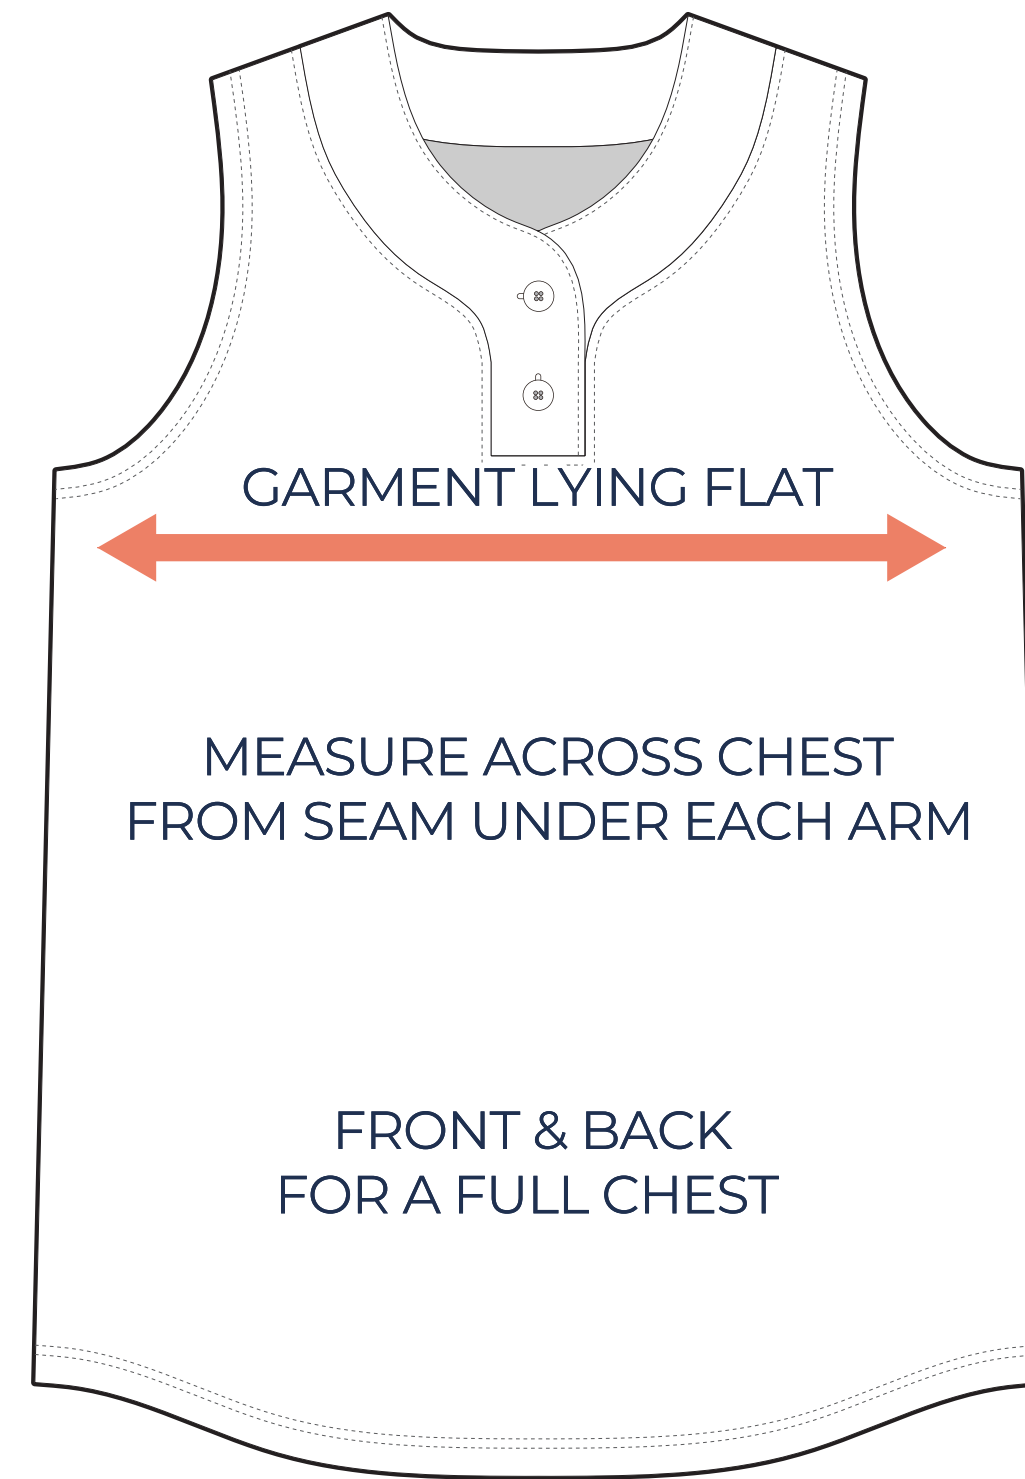

### HALF CHEST FULL CHEST

### ADULT SIZING

SIZING CHART(inches)	S	M	L	XL	2XL	3XL
1/2 Chest	17.72	19.69	21.65	23.62	25.98	27.56
Front length (HSP)	28.35	29.13	29.92	30.71	31.50	32.28

SIZING CHART(cm)	S	M	L	XL	2XL	3XL
1/2 Chest	45.00	50.00	55.00	60.00	66.00	70.00
Front length (HSP)	72.00	74.00	76.00	78.00	80.00	82.00

### GIRLS SIZING

SIZING CHART(inches)	GS	GM	GL
1/2 Chest	13.39	14.17	14.96
Front length (HSP)	21.26	22.83	24.41

SIZING CHART(cm)	GS	GM	GL
1/2 Chest	34.00	36.00	38.00
Front length (HSP)	54.00	58.00	62.00