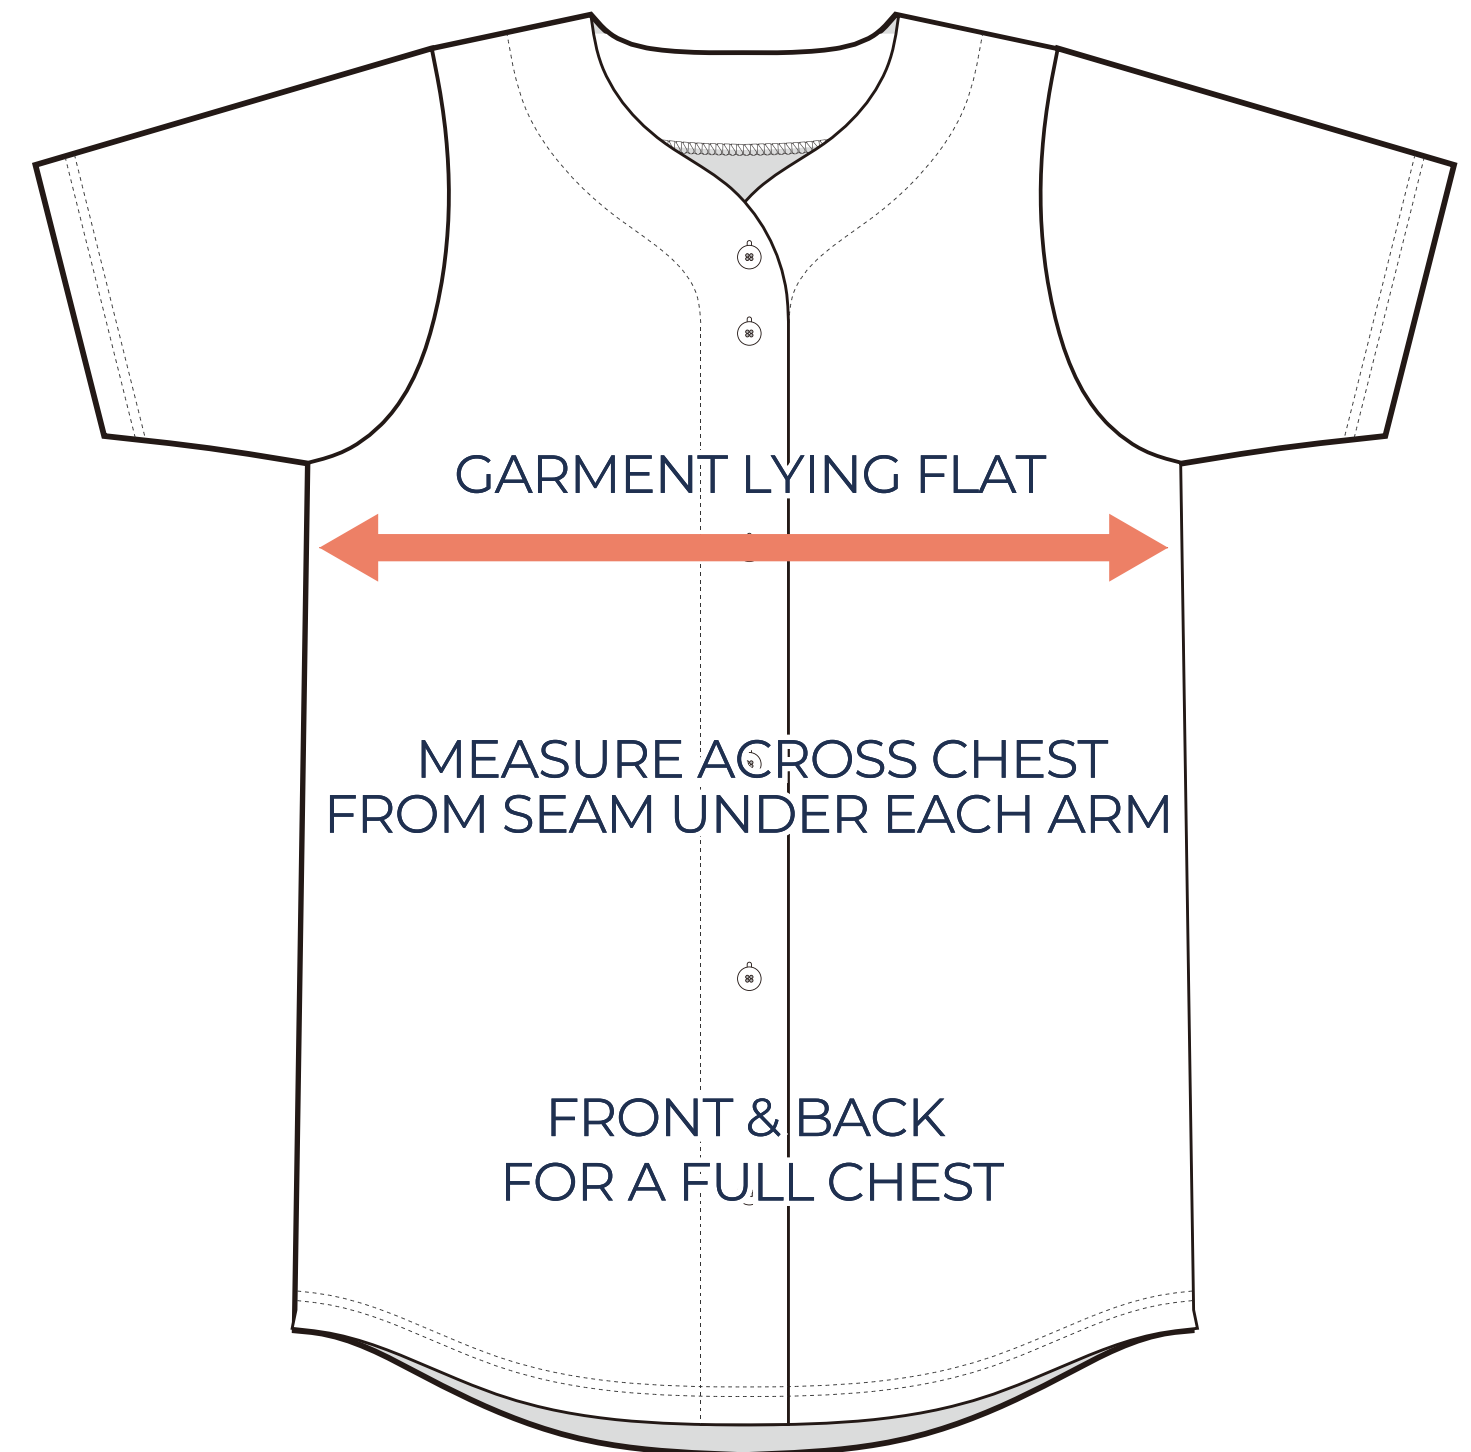

SIZING CHART

VER: 2022.1

CLASSIC FULL BUTTON SHORT SLEEVE SOFTBALL JERSEY

PART NUMBER : WBB-SP-BA72

HALF CHEST FULL CHEST

ADULT SIZING

SIZING CHART(inches)	S	M	L	XL	2XL	3XL
1/2 Chest	17.72	19.69	21.65	23.62	25.98	27.56
Front length (HSP)	28.35	29.13	29.92	30.71	31.50	32.28

SIZING CHART(cm)	S	M	L	XL	2XL	3XL
1/2 Chest	45.00	50.00	55.00	60.00	66.00	70.00
Front length (HSP)	72.00	74.00	76.00	78.00	80.00	82.00

GIRLS SIZING

SIZING CHART(inches)	GS	GM	GL
1/2 Chest	13.39	14.17	14.96
Front length (HSP)	21.26	22.83	24.41

SIZING CHART(cm)	GS	GM	GL
1/2 Chest	34.00	36.00	38.00
Front length (HSP)	54.00	58.00	62.00

To find your size, compare measurements with a similar garment that fits you well.