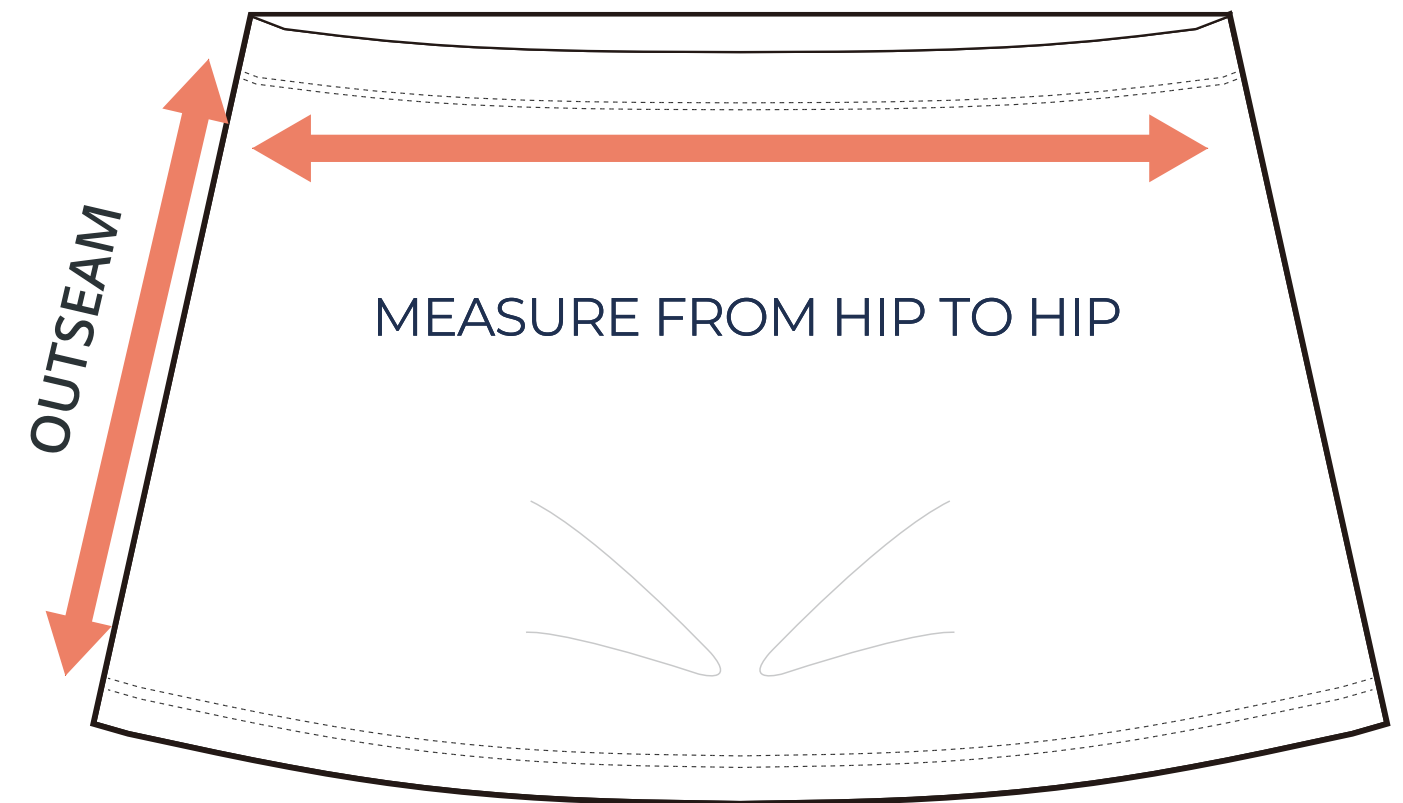

SIZING CHART

VER: 2022.1

EVERYDAY SKORT

PART NUMBER : WBB-SK-002

ADULT SIZING

SIZING CHART(inches)	XS	S	M	L	XL	2XL	3XL
Side seam	12.80	13.19	13.58	13.98	14.37	14.76	15.16
Outseam	9.45	9.84	10.24	10.63	11.02	11.42	11.81

SIZING CHART(cm)	XS	S	M	L	XL	2XL	3XL
Side seam	32.50	33.50	34.50	35.50	36.50	37.50	38.50
Outseam	24.00	25.00	26.00	27.00	28.00	29.00	30.00

GIRLS SIZING

SIZING CHART(inches)	G2XS	GXS	GS	GM	GL	GXL
Side seam	10.43	10.83	11.22	11.61	12.01	12.40
Outseam	7.09	7.48	7.87	8.27	8.66	9.06

SIZING CHART(cm)	G2XS	GXS	GS	GM	GL	GXL
Side seam	26.50	27.50	28.50	29.50	30.50	31.50
Outseam	18.00	19.00	20.00	21.00	22.00	23.00

HALF HIP SIDESEAM/OUTSEAM

GARMENT LYING FLAT

To find your size, compare measurements with a similar garment that fits you well.