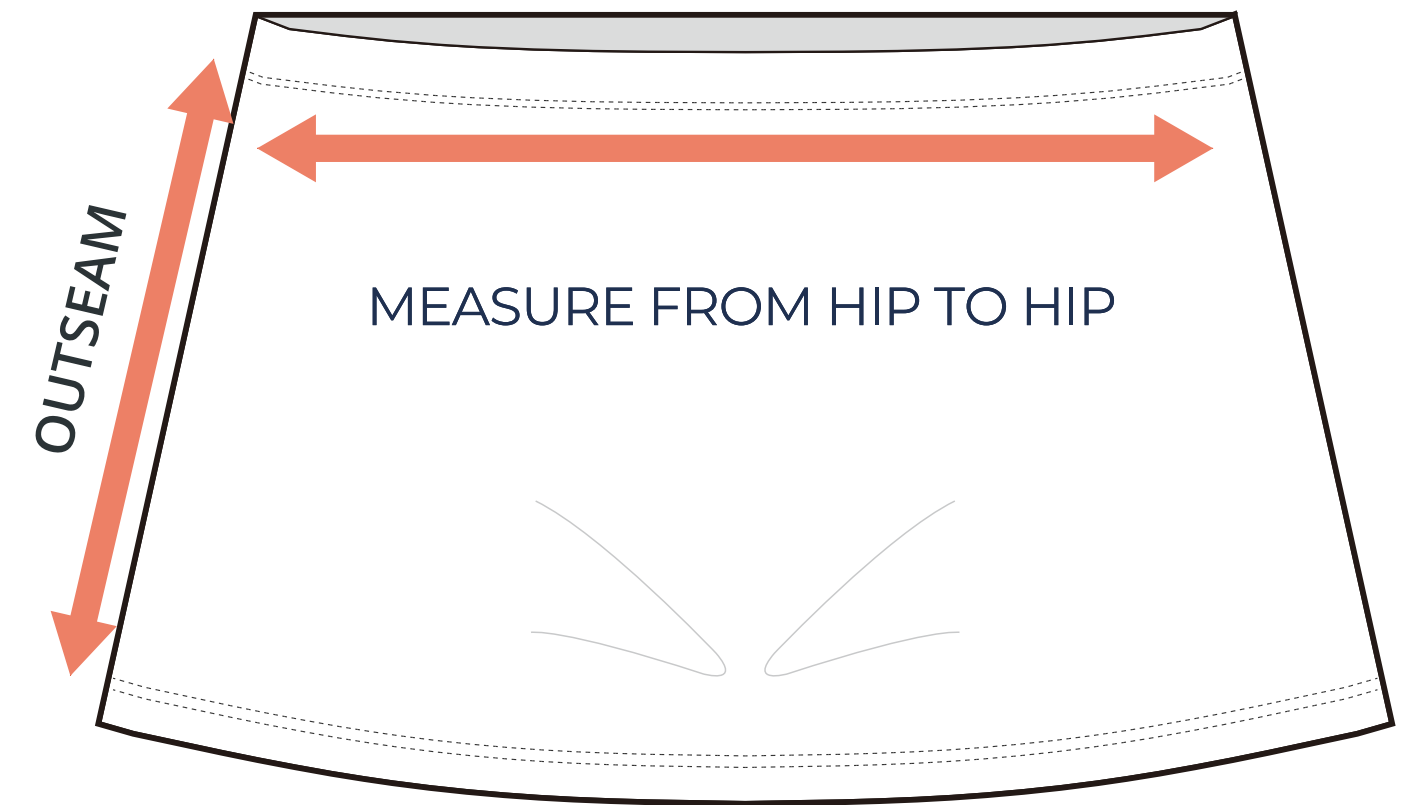

SIZING CHART

VER: 2022.1

EVERDAY SKIRT

PART NUMBER : WBB-SK-001

ADULT SIZING

SIZING CHART(inches)	XS	S	M	L	XL	2XL	3XL
Side seam	12.80	13.19	13.58	13.98	14.37	14.76	15.16
Outseam	9.45	9.84	10.24	10.63	11.02	11.42	11.81

SIZING CHART(cm)	XS	S	M	L	XL	2XL	3XL
Side seam	32.50	33.50	34.50	35.50	36.50	37.50	38.50
Outseam	24.00	25.00	26.00	27.00	28.00	29.00	30.00

GIRLS SIZING

SIZING CHART(inches)	G2XS	GXS	GS	GM	GL	GXL
Side seam	10.43	10.83	11.22	11.61	12.01	12.40
Outseam	7.09	7.48	7.87	8.27	8.66	9.06

SIZING CHART(cm)	G2XS	GXS	GS	GM	GL	GXL
Side seam	26.50	27.50	28.50	29.50	30.50	31.50
Outseam	18.00	19.00	20.00	21.00	22.00	23.00

HALF HIP SIDESEAM/OUTSEAM

GARMENT LYING FLAT

To find your size, compare measurements with a similar garment that fits you well.