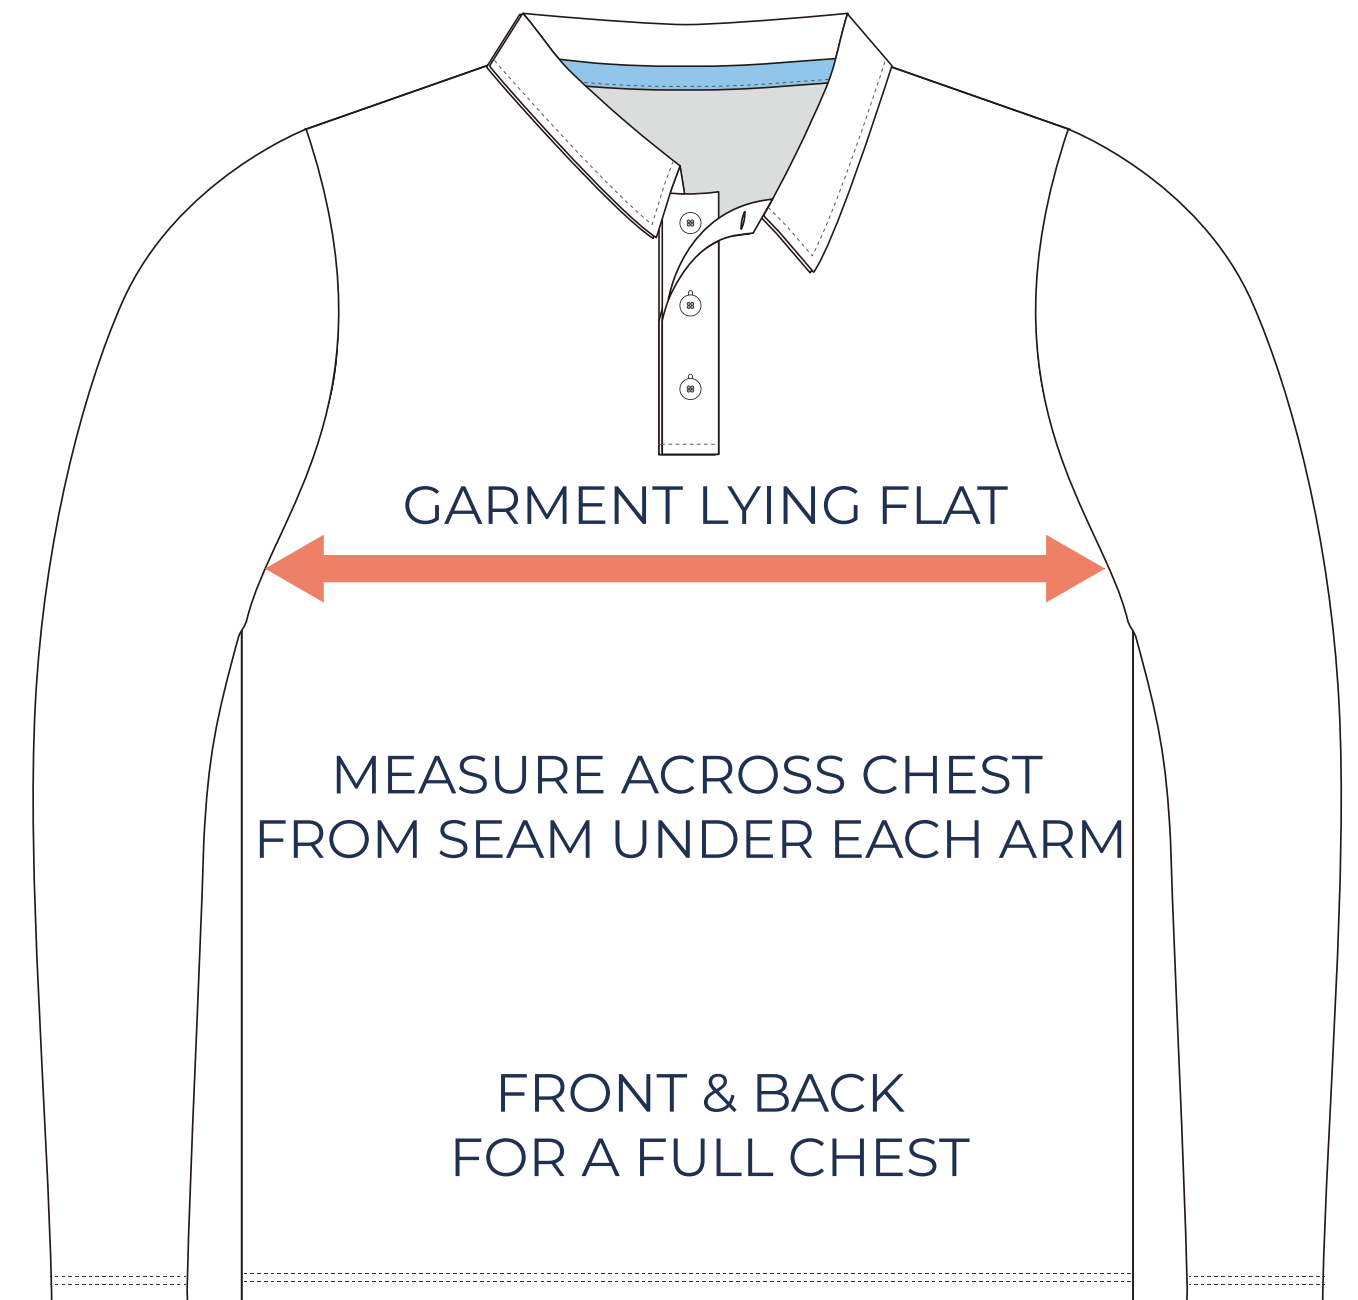

SIZING CHART

VER: 2022.1

ALL DAY LONG SLEEVE POLO - RELAXED FIT

PART NUMBER: WBB-LS-PR1

ADULT SIZING

SIZING CHART(inches)	XS	S	M	L	XL	2XL	3XL	4XL
1/2 Chest	17.72	18.90	20.08	21.26	22.83	24.41	25.98	27.56
Front length (HSP)	25.79	26.57	27.36	28.15	28.94	29.72	30.51	31.30
Back length (HSP)	25.79	26.57	27.36	28.15	28.94	29.72	30.51	31.30

SIZING CHART(cm)	XS	S	M	L	XL	2XL	3XL	4XL
1/2 Chest	45.00	48.00	51.00	54.00	58.00	62.00	66.00	70.00
Front length (HSP)	65.50	67.50	69.50	71.50	73.50	75.50	77.50	79.50
Back length (HSP)	65.50	67.50	69.50	71.50	73.50	75.50	77.50	79.50

GIRLS SIZING

SIZING CHART(inches)	GS	GM	GL
1/2 Chest	15.35	16.14	16.93
Front length (HSP)	21.65	23.23	24.80
Back length (HSP)	21.65	23.23	24.80

SIZING CHART(cm)	GS	GM	GL
1/2 Chest	39.00	41.00	43.00
Front length (HSP)	55.00	59.00	63.00
Back length (HSP)	55.00	59.00	63.00

HALF CHEST FULL CHEST

To find your size, compare measurements with a similar garment that fits you well.