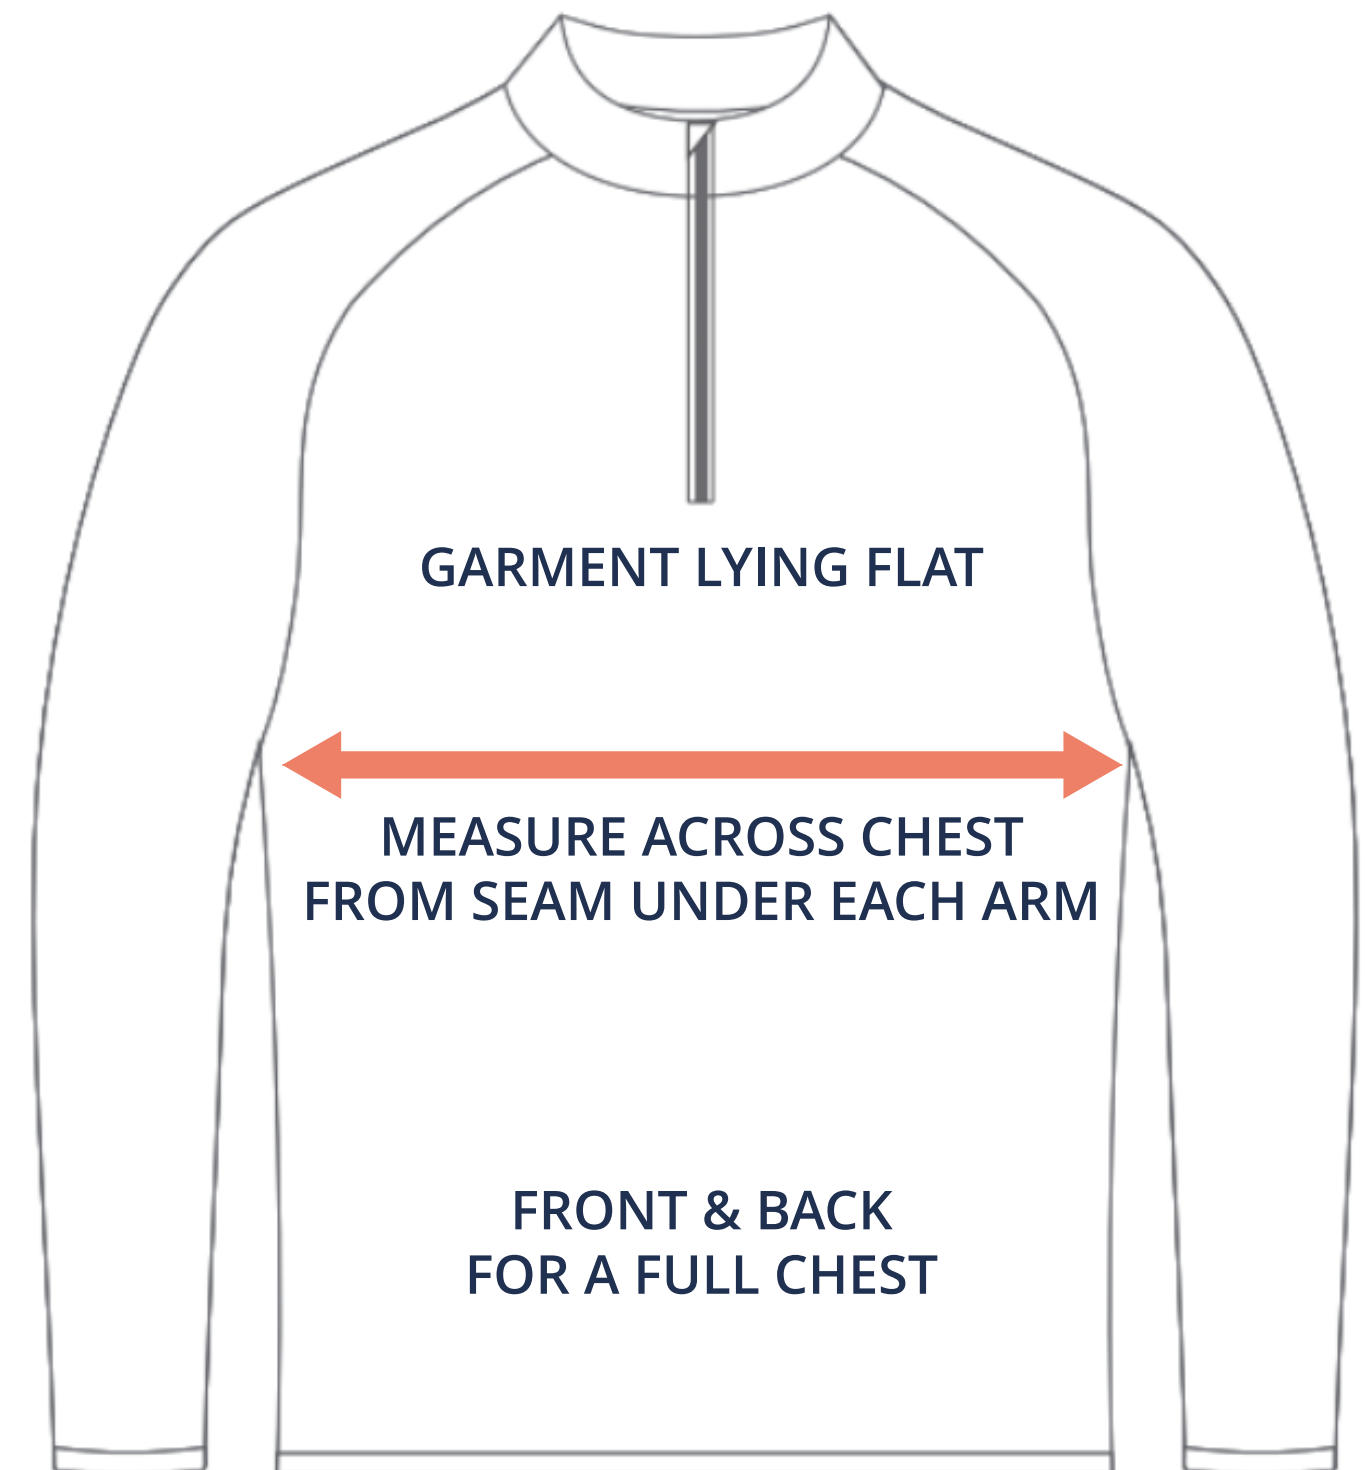

SIZING CHART

VER: 2022.1

SWIFT 1/4 ZIP PULLOVER - RELAXED FIT

PART NUMBER: WBB-JK-ZR12

ADULT SIZING

SIZING CHART(inches)	XS	S	M	L	XL	2XL	3XL	4XL
1/2 Chest	19.69	20.87	22.05	23.62	25.20	26.77	28.35	29.92
Front length (HSP)	24.80	25.59	26.38	27.17	27.95	28.74	29.53	30.31
Back length (HSP)	24.80	25.59	26.38	27.17	27.95	28.74	29.53	30.31

SIZING CHART(cm)	XS	S	M	L	XL	2XL	3XL	4XL
1/2 Chest	50.00	53.00	56.00	60.00	64.00	68.00	72.00	76.00
Front length (HSP)	63.00	65.00	67.00	69.00	71.00	73.00	75.00	77.00
Back length (HSP)	63.00	65.00	67.00	69.00	71.00	73.00	75.00	77.00

HALF CHEST FULL CHEST

To find your size, compare measurements with a similar garment that fits you well.