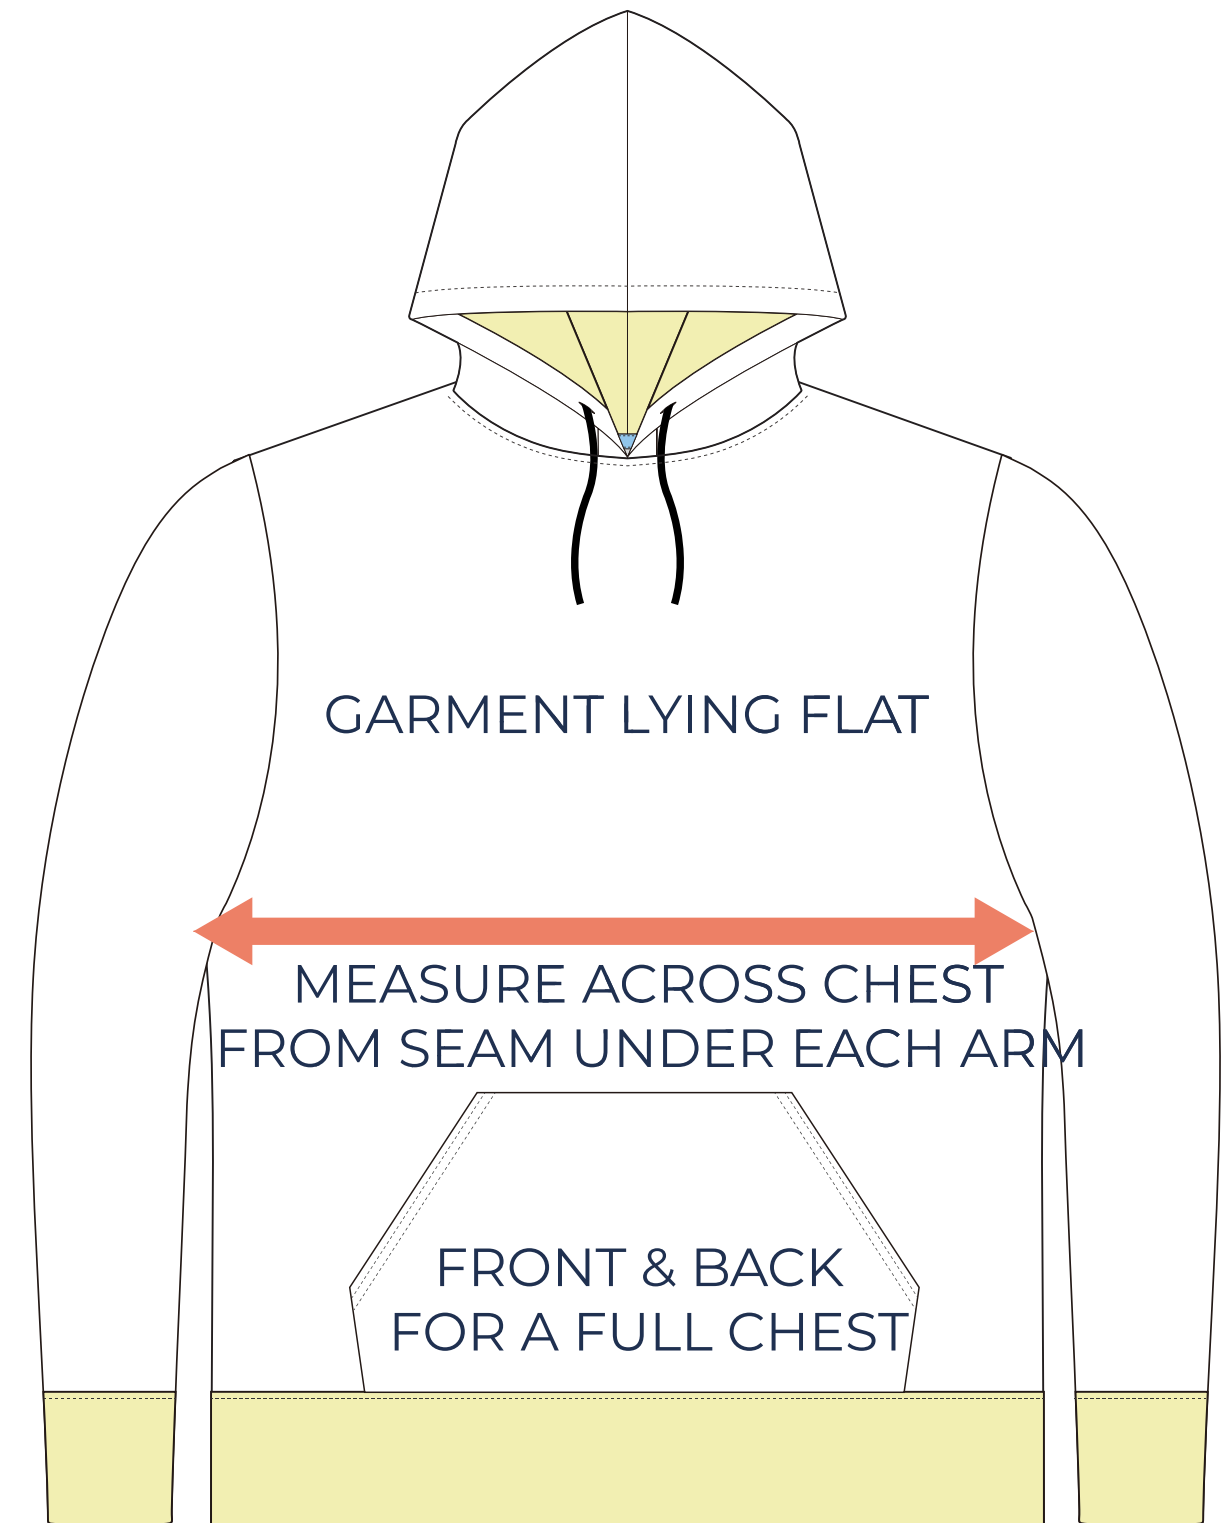

SIZING CHART

VER: 2022.1

DEUCE PULLOVER HOODIE - FLEECE

PART NUMBER: WBB-HD-CR3

ADULT SIZING

SIZING CHART(inches)	XS	S	M	L	XL	2XL	3XL	4XL
1/2 Chest	19.69	20.87	22.05	23.62	25.20	26.77	28.35	29.92
Front length (HSP)	24.80	25.59	26.38	27.17	27.95	28.74	29.53	30.31
Back length (HSP)	24.80	25.59	26.38	27.17	27.95	28.74	29.53	30.31

SIZING CHART(cm)	XS	S	M	L	XL	2XL	3XL	4XL
1/2 Chest	50.00	53.00	56.00	60.00	64.00	68.00	72.00	76.00
Front length (HSP)	63.00	65.00	67.00	69.00	71.00	73.00	75.00	77.00
Back length (HSP)	63.00	65.00	67.00	69.00	71.00	73.00	75.00	77.00

HALF CHEST FULL CHEST

To find your size, compare measurements with a similar garment that fits you well.