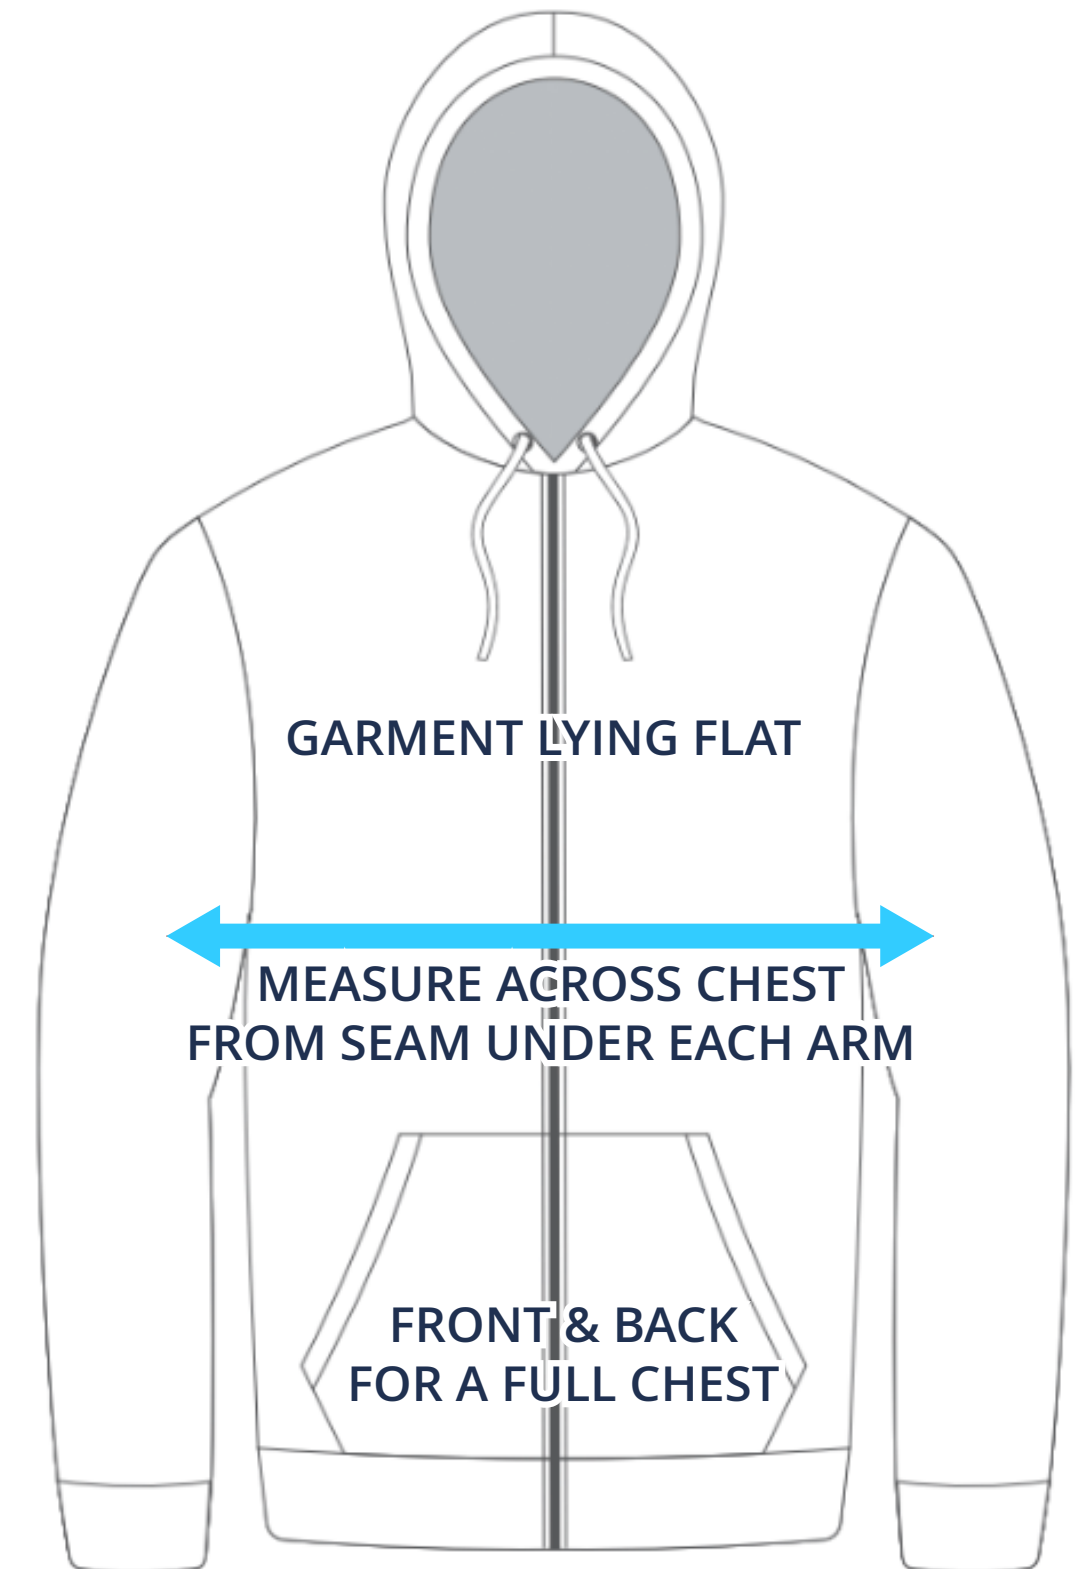

SIZING CHART

VER: 2022.1

DEUCE FULL ZIP HOODIE - 4-WAY

PART NUMBER: WBB-HD-CR2

ADULT SIZING

SIZING CHART(inches)	S	M	L	XL	2XL
Back length (From CB)	24.80	25.20	25.59	26.38	26.77
1/2 Chest	18.50	20.08	21.26	22.83	24.41

SIZING CHART(cm)	S	M	L	XL	2XL
Back length (From CB)	63.00	64.00	65.00	67.00	68.00
1/2 Chest	47.00	51.00	54.00	58.00	62.00

GIRLS SIZING

SIZING CHART(inches)	GXS	GS	GM	GL	GXL
Back length (From CB)	18.90	19.69	20.47	21.26	22.05
1/2 Chest	14.17	14.96	15.75	16.54	17.32

SIZING CHART(cm)	GXS	GS	GM	GL	GXL
Back length (From CB)	48.00	50.00	52.00	54.00	56.00
1/2 Chest	36.00	38.00	40.00	42.00	44.00

HALF CHEST FULL CHEST

To find your size, compare measurements with a similar garment that fits you well.