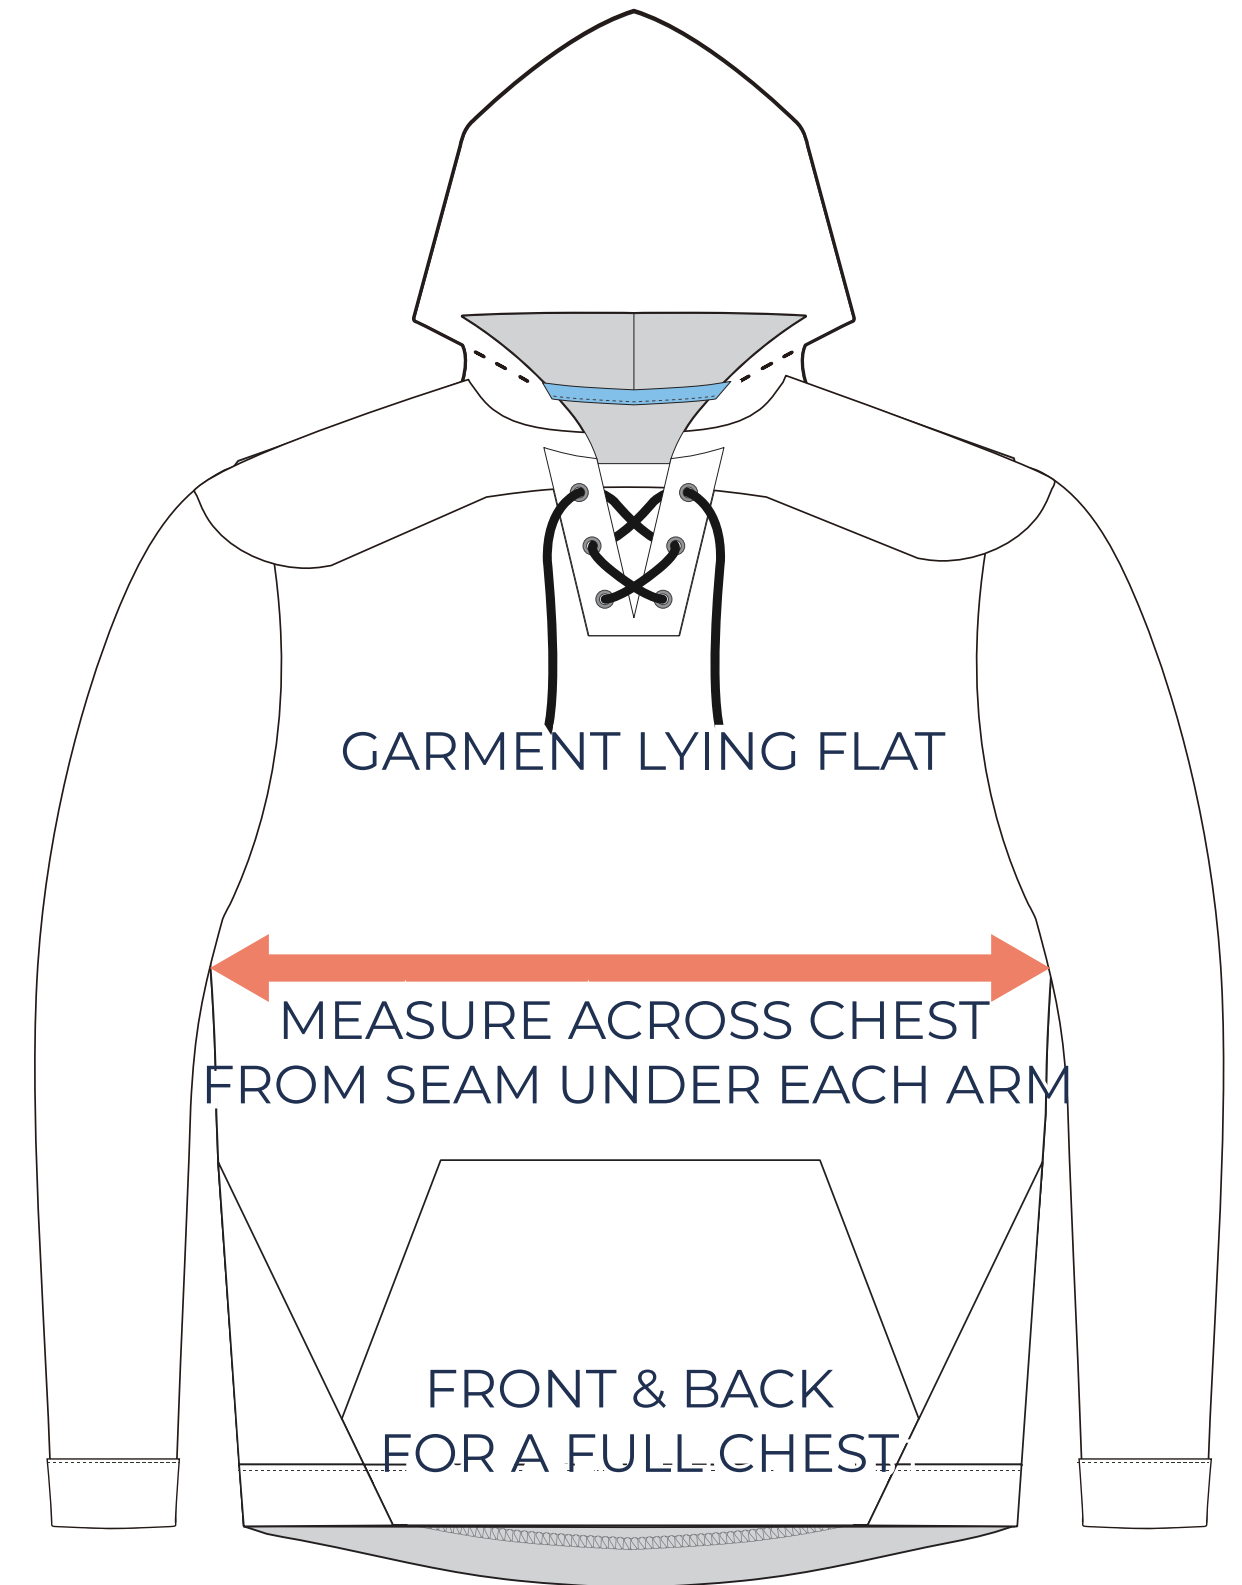

SIZING CHART

VER: 2022.1

SPORT PULLOVER HOODIE - FLEECE

PART NUMBER: WBB-HD-CR12

ADULT SIZING

SIZING CHART(inches)	XS	S	M	L	XL	2XL	3XL	4XL
1/2 Chest	19.69	20.87	22.05	23.62	25.20	26.77	28.35	29.92
Front length (HSP)	24.80	25.59	26.38	27.17	27.95	28.74	29.53	30.31
Back length (HSP)	26.38	27.17	27.95	28.74	29.53	30.31	31.10	31.89

SIZING CHART(cm)	XS	S	M	L	XL	2XL	3XL	4XL
1/2 Chest	50.00	53.00	56.00	60.00	64.00	68.00	72.00	76.00
Front length (HSP)	63.00	65.00	67.00	69.00	71.00	73.00	75.00	77.00
Back length (HSP)	67.00	69.00	71.00	73.00	75.00	77.00	79.00	81.00

HALF CHEST FULL CHEST

To find your size, compare measurements with a similar garment that fits you well.