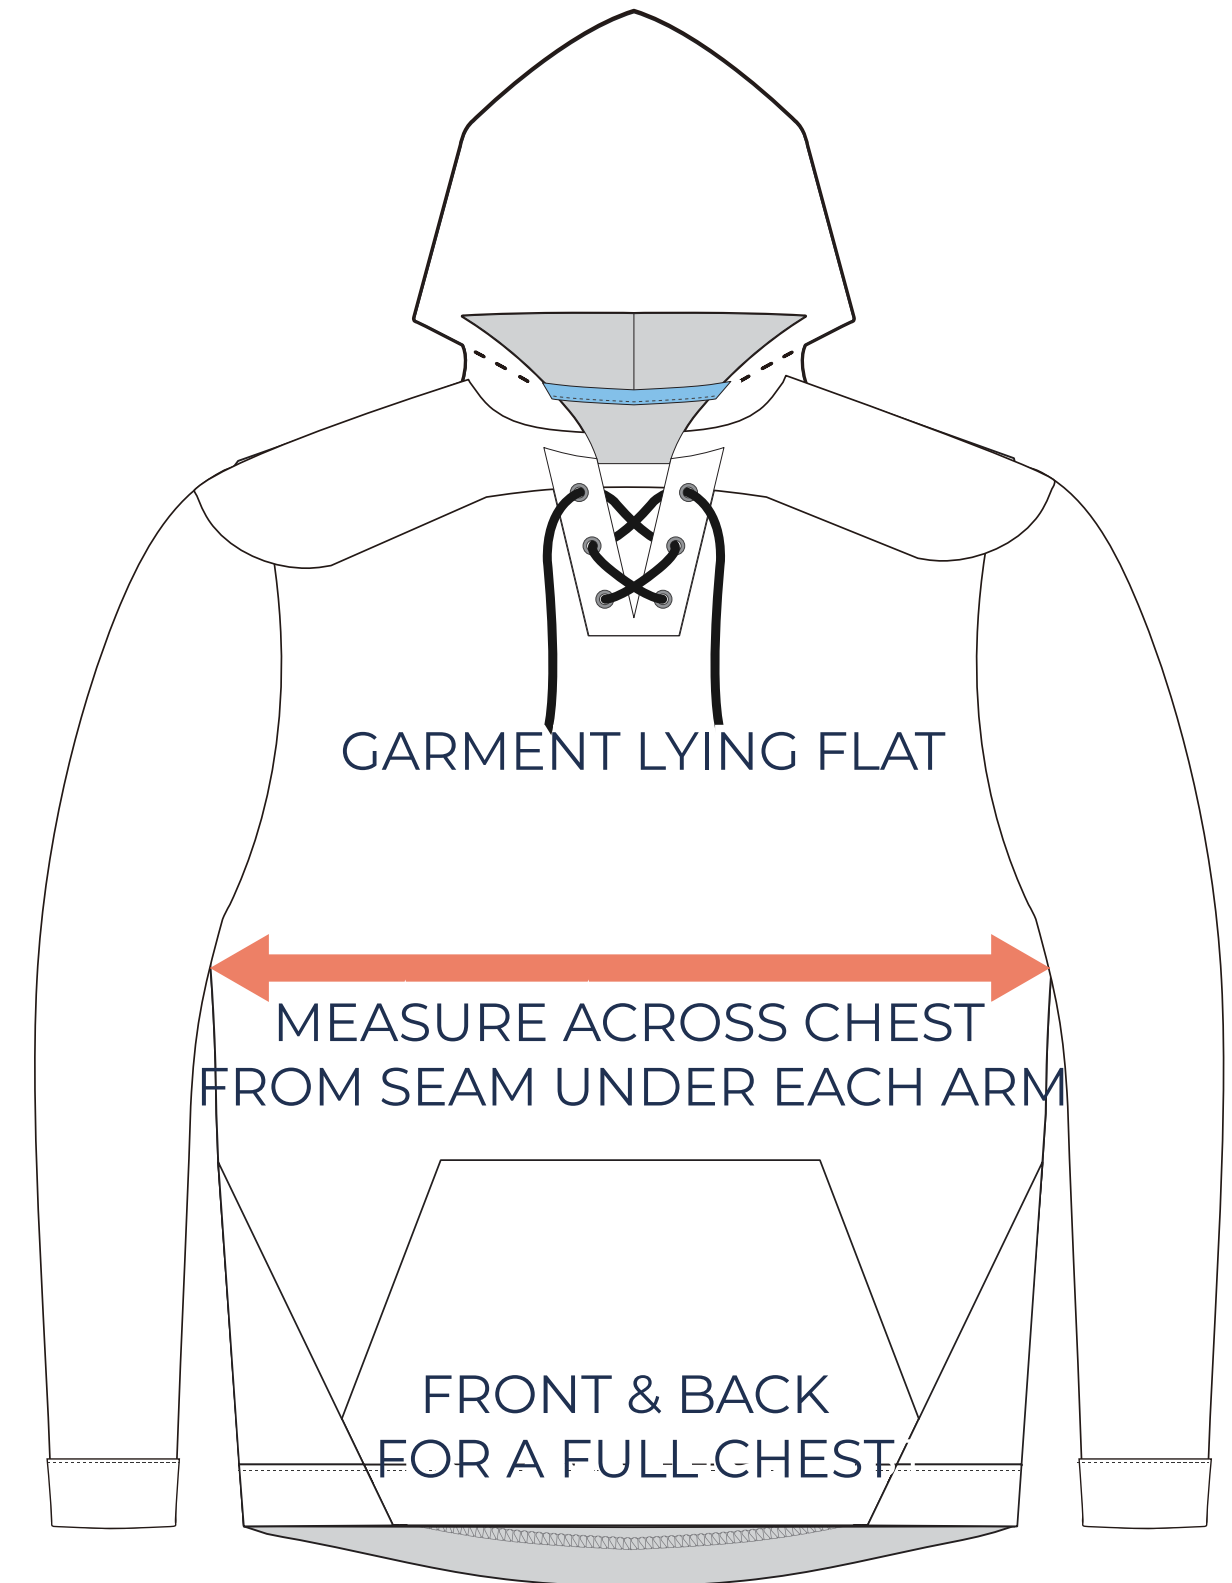

SIZING CHART

VER: 2022.1

SPORT PULLOVER HOODIE - 4-WAY

PART NUMBER: WBB-HD-CR11

ADULT SIZING

SIZING CHART(inches)	XS	S	M	L	XL	2XL	3XL	4XL
1/2 Chest	19.69	20.87	22.05	23.62	25.20	26.77	28.35	29.92
Front length (HSP)	24.80	25.59	26.38	27.17	27.95	28.74	29.53	30.31
Back length (HSP)	26.38	27.17	27.95	28.74	29.53	30.31	31.10	31.89

SIZING CHART(cm)	XS	S	M	L	XL	2XL	3XL	4XL
1/2 Chest	50.00	53.00	56.00	60.00	64.00	68.00	72.00	76.00
Front length (HSP)	63.00	65.00	67.00	69.00	71.00	73.00	75.00	77.00
Back length (HSP)	67.00	69.00	71.00	73.00	75.00	77.00	79.00	81.00

HALF CHEST FULL CHEST

To find your size, compare measurements with a similar garment that fits you well.