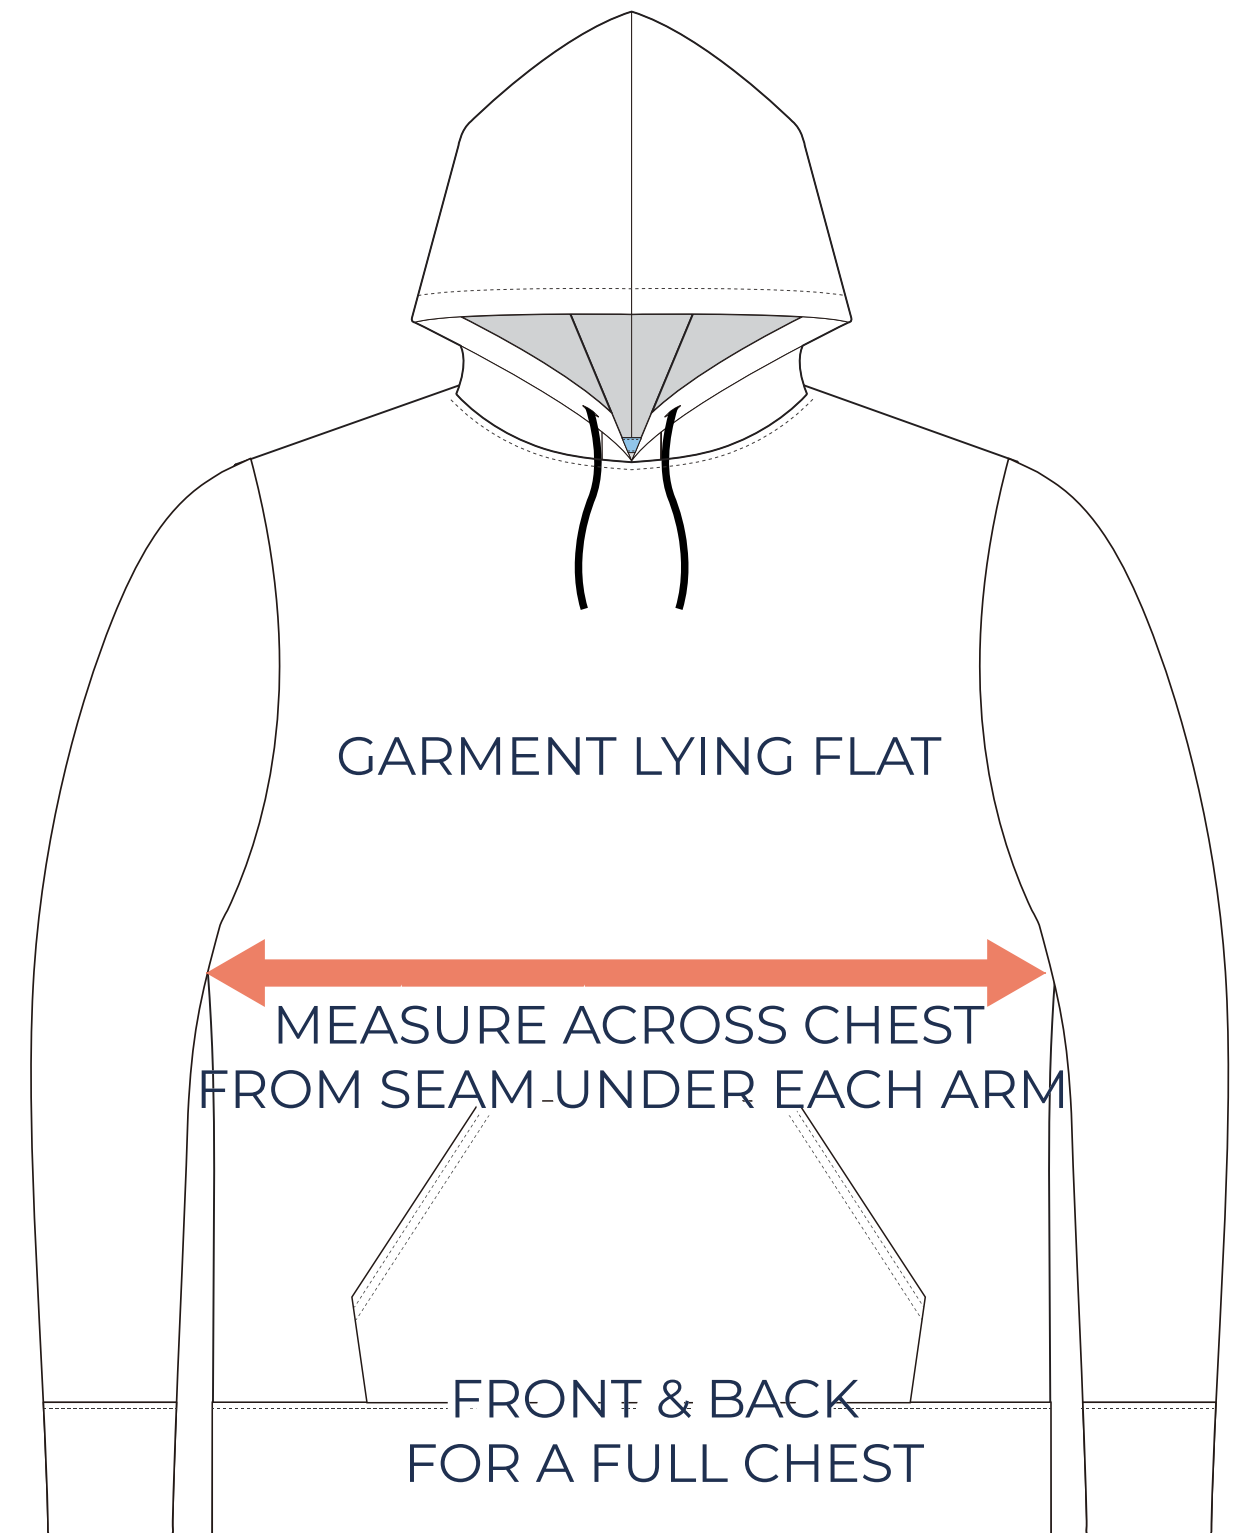

SIZING CHART

VER: 2022.1

DEUCE PULLOVER HOODIE - 4-WAY

PART NUMBER: WBB-HD-CR1

ADULT SIZING

SIZING CHART(inches)	XS	S	M	L	XL	2XL	3XL	4XL
1/2 Chest	19.69	20.87	22.05	23.62	25.20	26.77	28.35	29.92
Front length (HSP)	24.80	25.59	26.38	27.17	27.95	28.74	29.53	30.31
Back length (HSP)	24.80	25.59	26.38	27.17	27.95	28.74	29.53	30.31

SIZING CHART(cm)	XS	S	M	L	XL	2XL	3XL	4XL
1/2 Chest	50.00	53.00	56.00	60.00	64.00	68.00	72.00	76.00
Front length (HSP)	63.00	65.00	67.00	69.00	71.00	73.00	75.00	77.00
Back length (HSP)	63.00	65.00	67.00	69.00	71.00	73.00	75.00	77.00

HALF CHEST FULL CHEST

To find your size, compare measurements with a similar garment that fits you well.