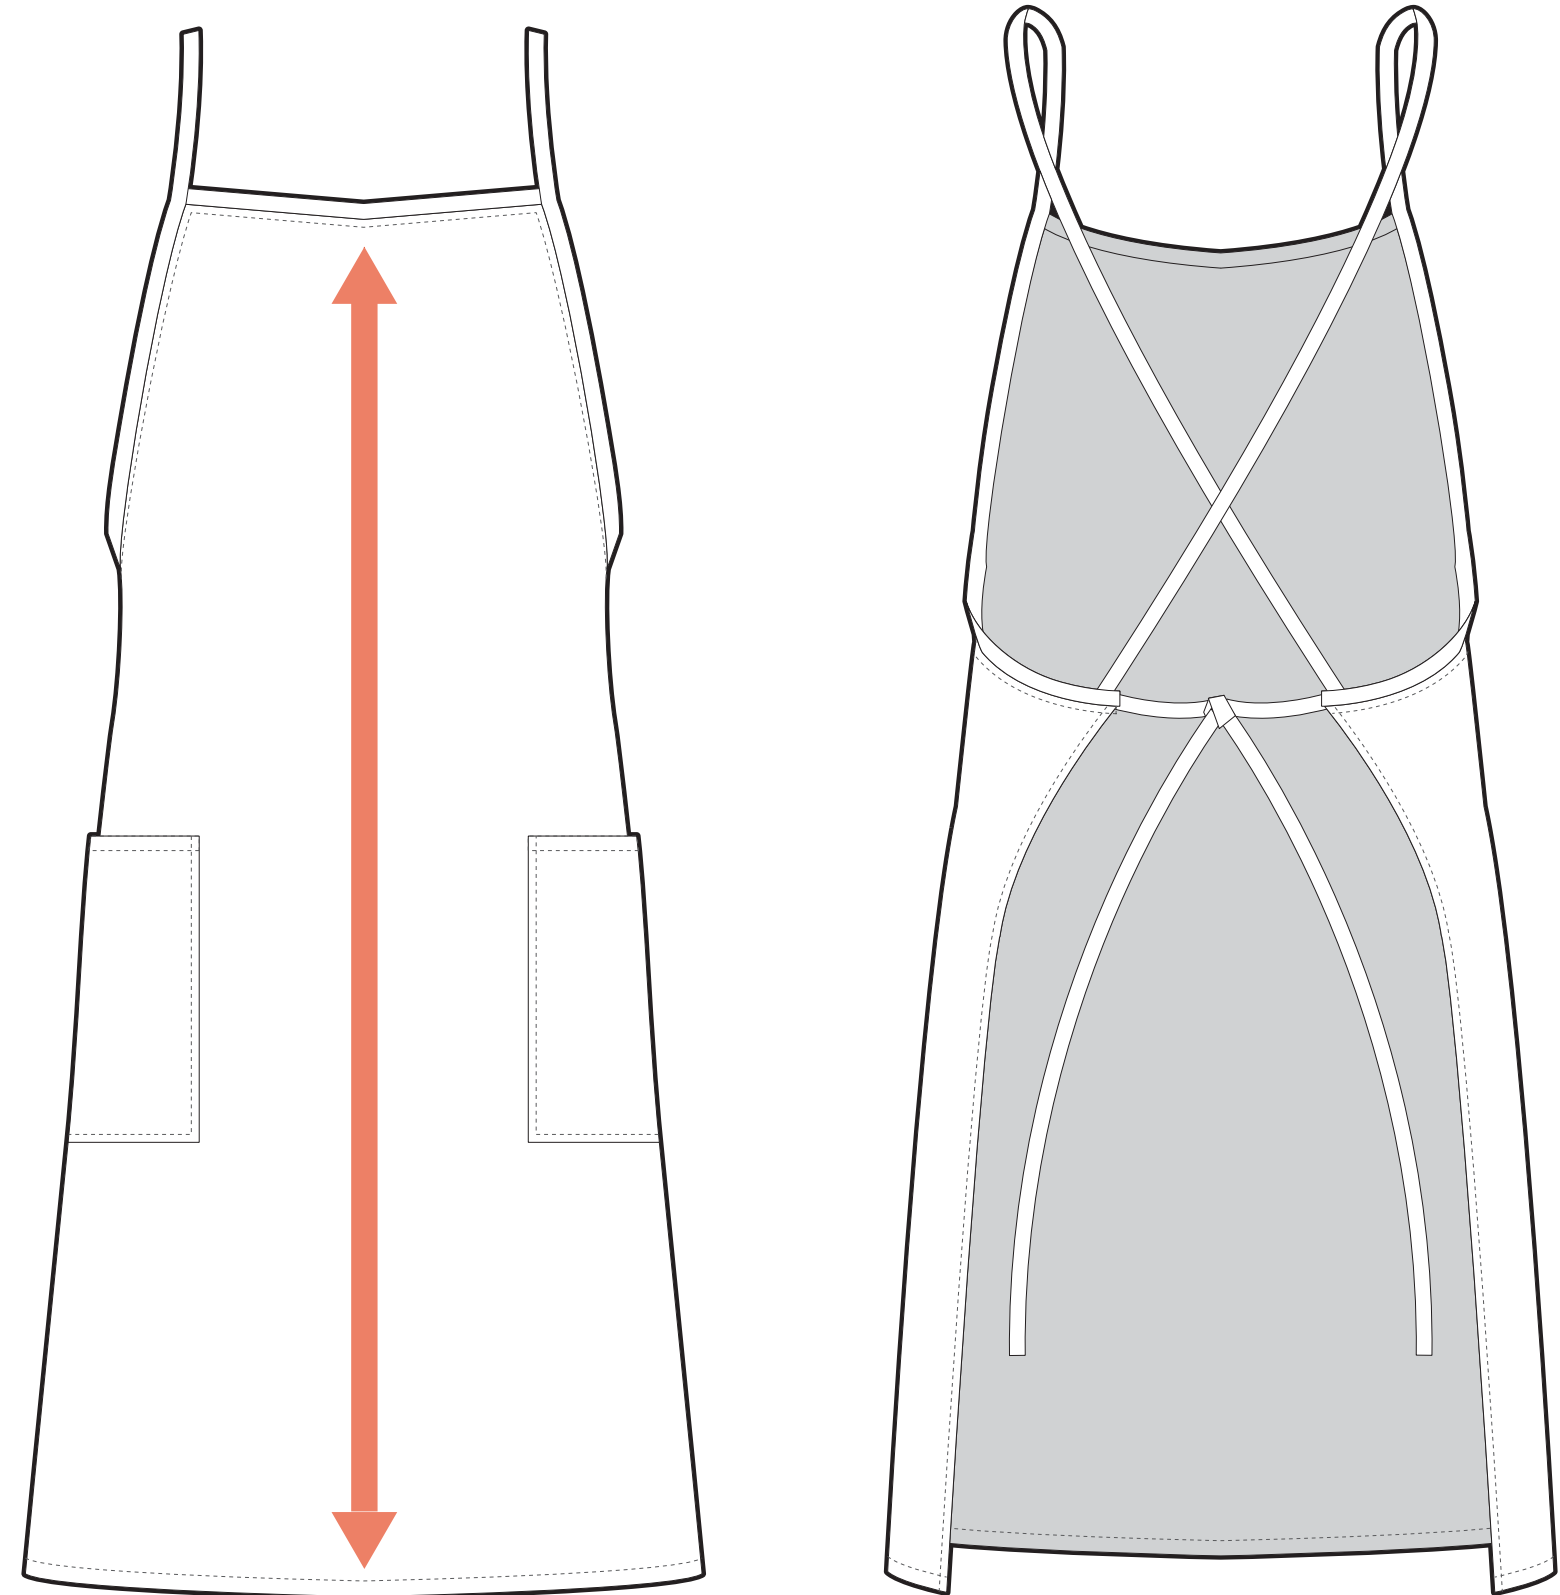

SIZING CHART

VER: 2023.1

CLASSIC CROSSBACK APRON

PART NUMBER: UBB-ACC-003

ADULT SIZING

SIZING CHART (Inches)
Height

S
29"

M
31"

L
35"

MEASURE NECK HEM
TO BOTTOM OF APRON

GARMENT LYING FLAT

To find your size, compare measurements with a similar garment that fits you well.

© 2022 Billboard Uniforms
www.billboarduniforms.com