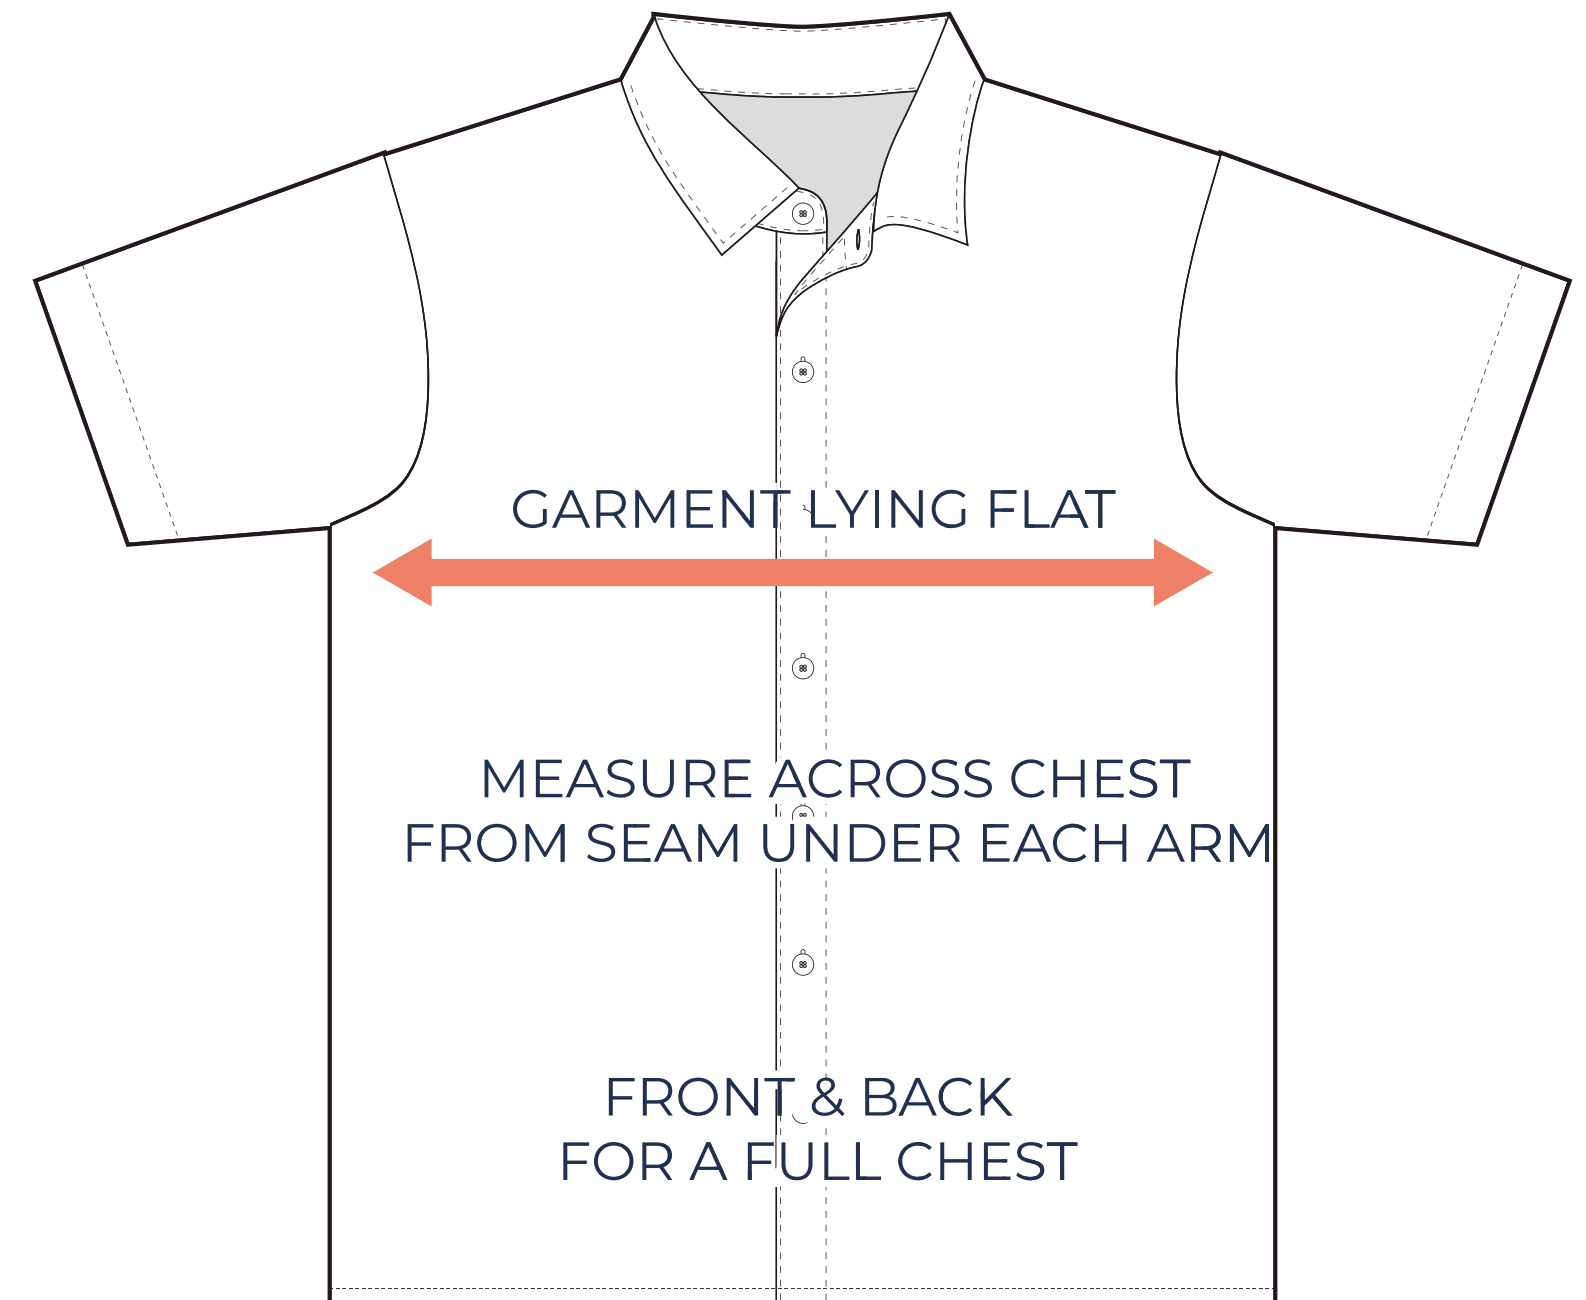

SIZING CHART

VER: 2022.1

BEACHCOMBER FULL BUTTON POLO - RELAXED FIT

PART NUMBER: MBB-SS-PR5

ADULT SIZING

SIZING CHART(inches)	S	M	L	XL	2XL	3XL	4XL	5XL
Back length (From CB)	30.31	31.89	32.68	34.25	34.65	35.63	35.83	36.22
1/2 Chest	21.65	23.03	24.41	25.79	27.95	30.12	32.09	34.06

SIZING CHART(cm)	S	M	L	XL	2XL	3XL	4XL	5XL
Back length (From CB)	77.00	81.00	83.00	87.00	88.00	90.50	91.00	92.00
1/2 Chest	55.00	58.50	62.00	65.50	71.00	76.50	81.50	86.50

YOUTH SIZING

SIZING CHART(inches)	YXL
Back length (From CB)	29.13
1/2 Chest	20.47

SIZING CHART(cm)	YXL
Back length (From CB)	74.00
1/2 Chest	52.00

FULL CHEST

To find your size, compare measurements with a similar garment that fits you well.