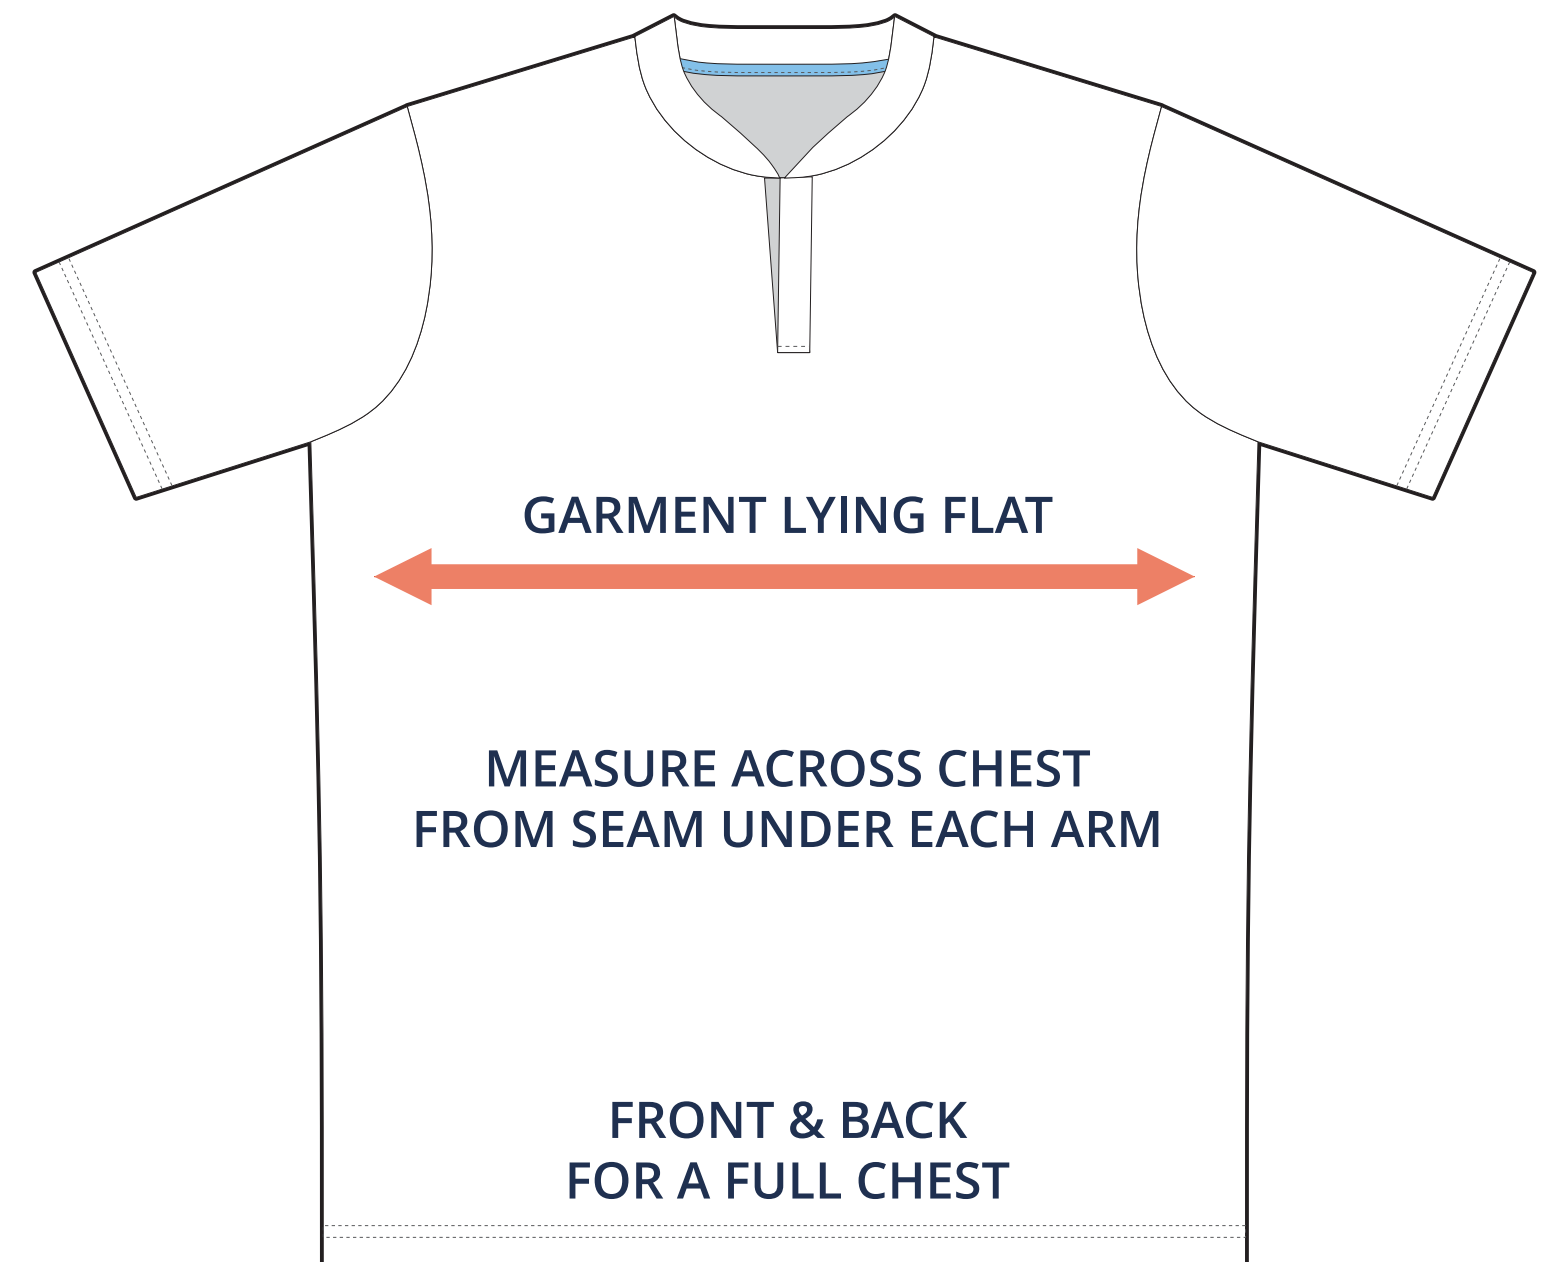

SIZING CHART

VER: 2022.1

BLADE SHORT SLEEVE POLO - RELAXED FIT

PART NUMBER: MBB-SS-PR4

ADULT SIZING

SIZING CHART(inches)	S	M	L	XL	2XL	3XL	4XL	5XL
1/2 Chest	20.87	22.05	23.23	24.80	26.77	28.74	30.71	32.68
Front length (HSP)	27.56	28.74	29.92	31.10	31.89	32.68	33.46	34.25
Back length (HSP)	27.56	28.74	29.92	31.10	31.89	32.68	33.46	34.25

SIZING CHART(cm)	S	M	L	XL	2XL	3XL	4XL	5XL
1/2 Chest	53.00	56.00	59.00	63.00	68.00	73.00	78.00	83.00
Front length (HSP)	70.00	73.00	76.00	79.00	81.00	83.00	85.00	87.00
Back length (HSP)	70.00	73.00	76.00	79.00	81.00	83.00	85.00	87.00

YOUTH SIZING

SIZING CHART(inches)	YXS	YS	YM	YL	YXL
1/2 Chest	14.96	16.14	17.32	18.50	19.69
Front length (HSP)	19.69	21.26	22.83	24.41	25.98
Back length (HSP)	19.69	21.26	22.44	24.41	26.38

SIZING CHART(cm)	YXS	YS	YM	YL	YXL
1/2 Chest	38.00	41.00	44.00	47.00	50.00
Front length (HSP)	50.00	54.00	58.00	62.00	66.00
Back length (HSP)	50.00	54.00	57.00	62.00	67.00

HALF CHEST FULL CHEST

To find your size, compare measurements with a similar garment that fits you well.