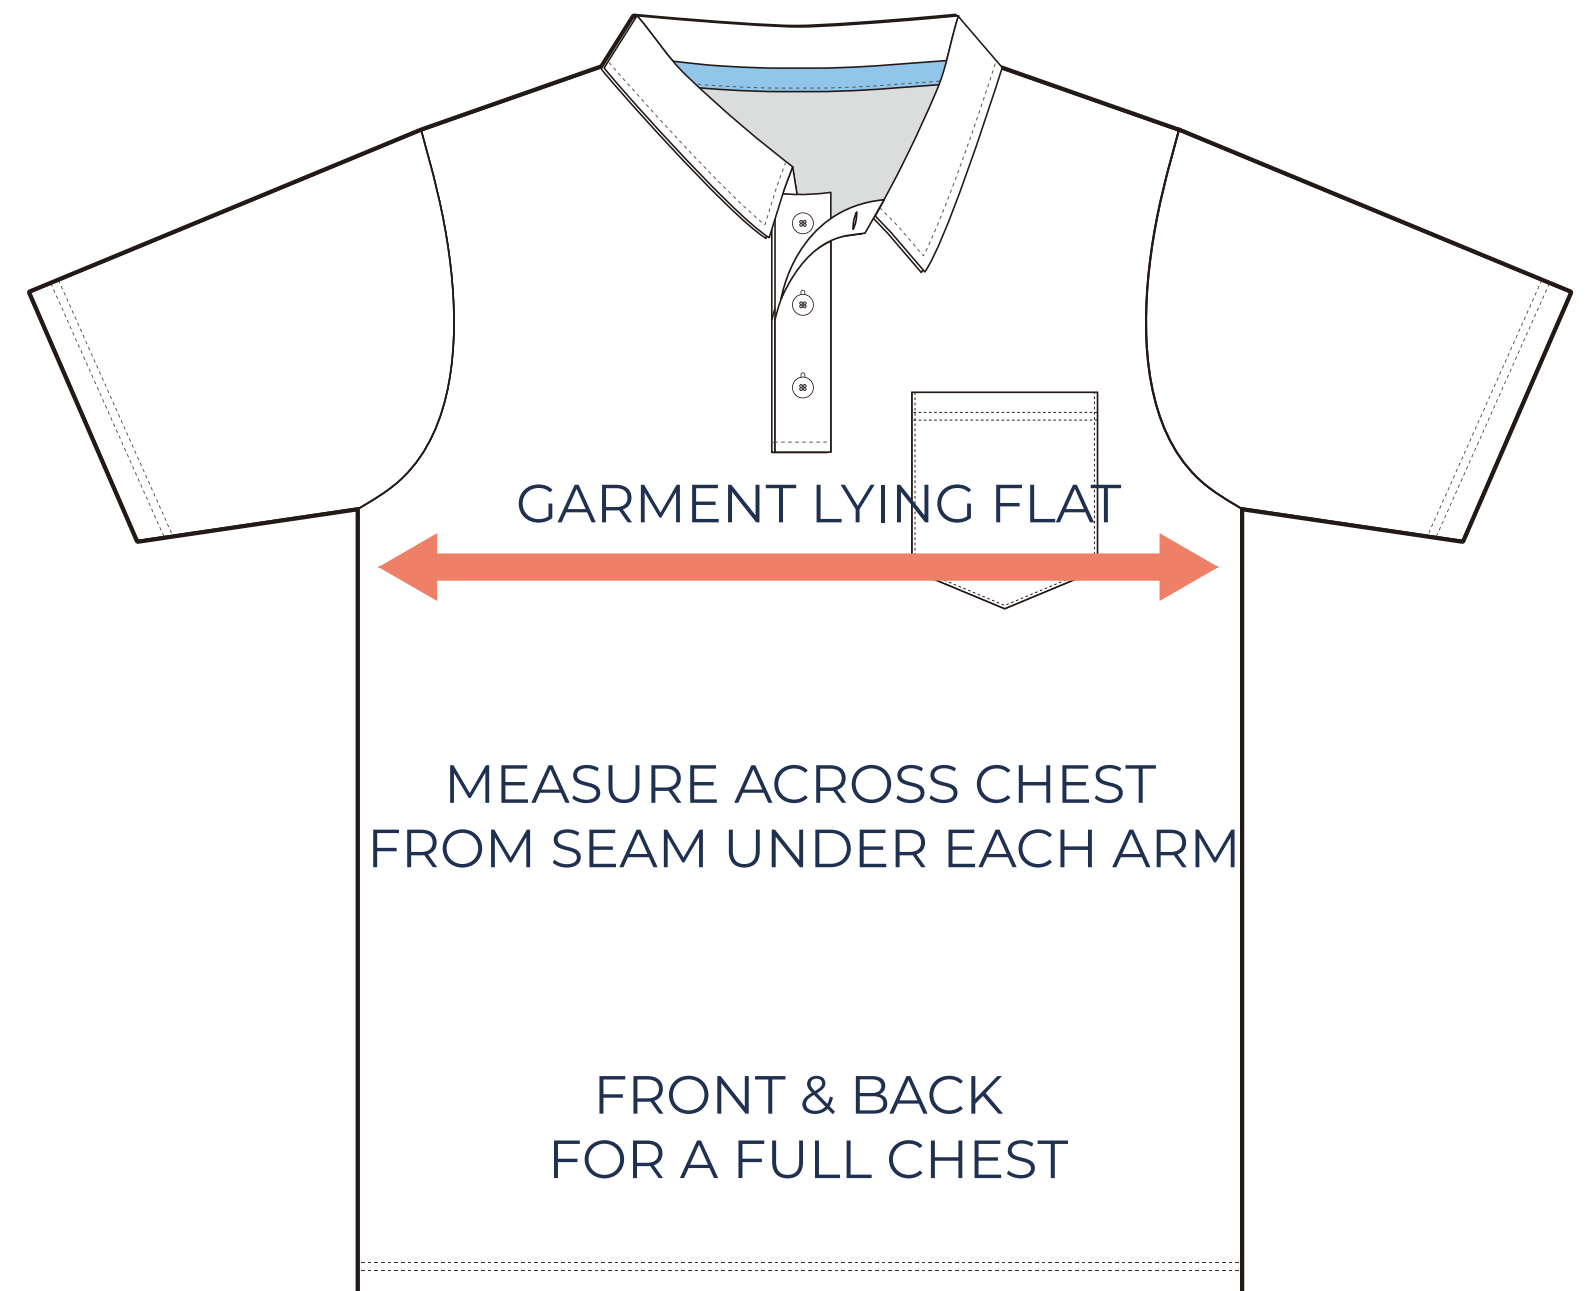

SIZING CHART

VER: 2022.1

ALL DAY SHORT SLEEVE POLO W/ POCKET - RELAXED FIT

PART NUMBER: MBB-SS-PR2

ADULT SIZING

SIZING CHART(inches)	S	M	L	XL	2XL	3XL	4XL	5XL
1/2 Chest	20.87	22.05	23.23	24.80	26.77	28.74	30.71	32.68
Front length (HSP)	27.56	28.74	29.92	31.10	31.89	32.68	33.46	34.25
Back length (HSP)	27.56	28.74	29.92	31.10	31.89	32.68	33.46	34.25

SIZING CHART(cm)	S	M	L	XL	2XL	3XL	4XL	5XL
1/2 Chest	53.00	56.00	59.00	63.00	68.00	73.00	78.00	83.00
Front length (HSP)	70.00	73.00	76.00	79.00	81.00	83.00	85.00	87.00
Back length (HSP)	70.00	73.00	76.00	79.00	81.00	83.00	85.00	87.00

YOUTH SIZING

SIZING CHART(inches)	YXS	YS	YM	YL	YXL
1/2 Chest	14.96	16.14	17.32	18.50	19.69
Front length (HSP)	19.69	21.26	22.83	24.41	25.98
Back length (HSP)	19.69	21.26	22.44	24.41	26.38

SIZING CHART(cm)	YXS	YS	YM	YL	YXL
1/2 Chest	38.00	41.00	44.00	47.00	50.00
Front length (HSP)	50.00	54.00	58.00	62.00	66.00
Back length (HSP)	50.00	54.00	57.00	62.00	67.00

HALF CHEST FULL CHEST

To find your size, compare measurements with a similar garment that fits you well.