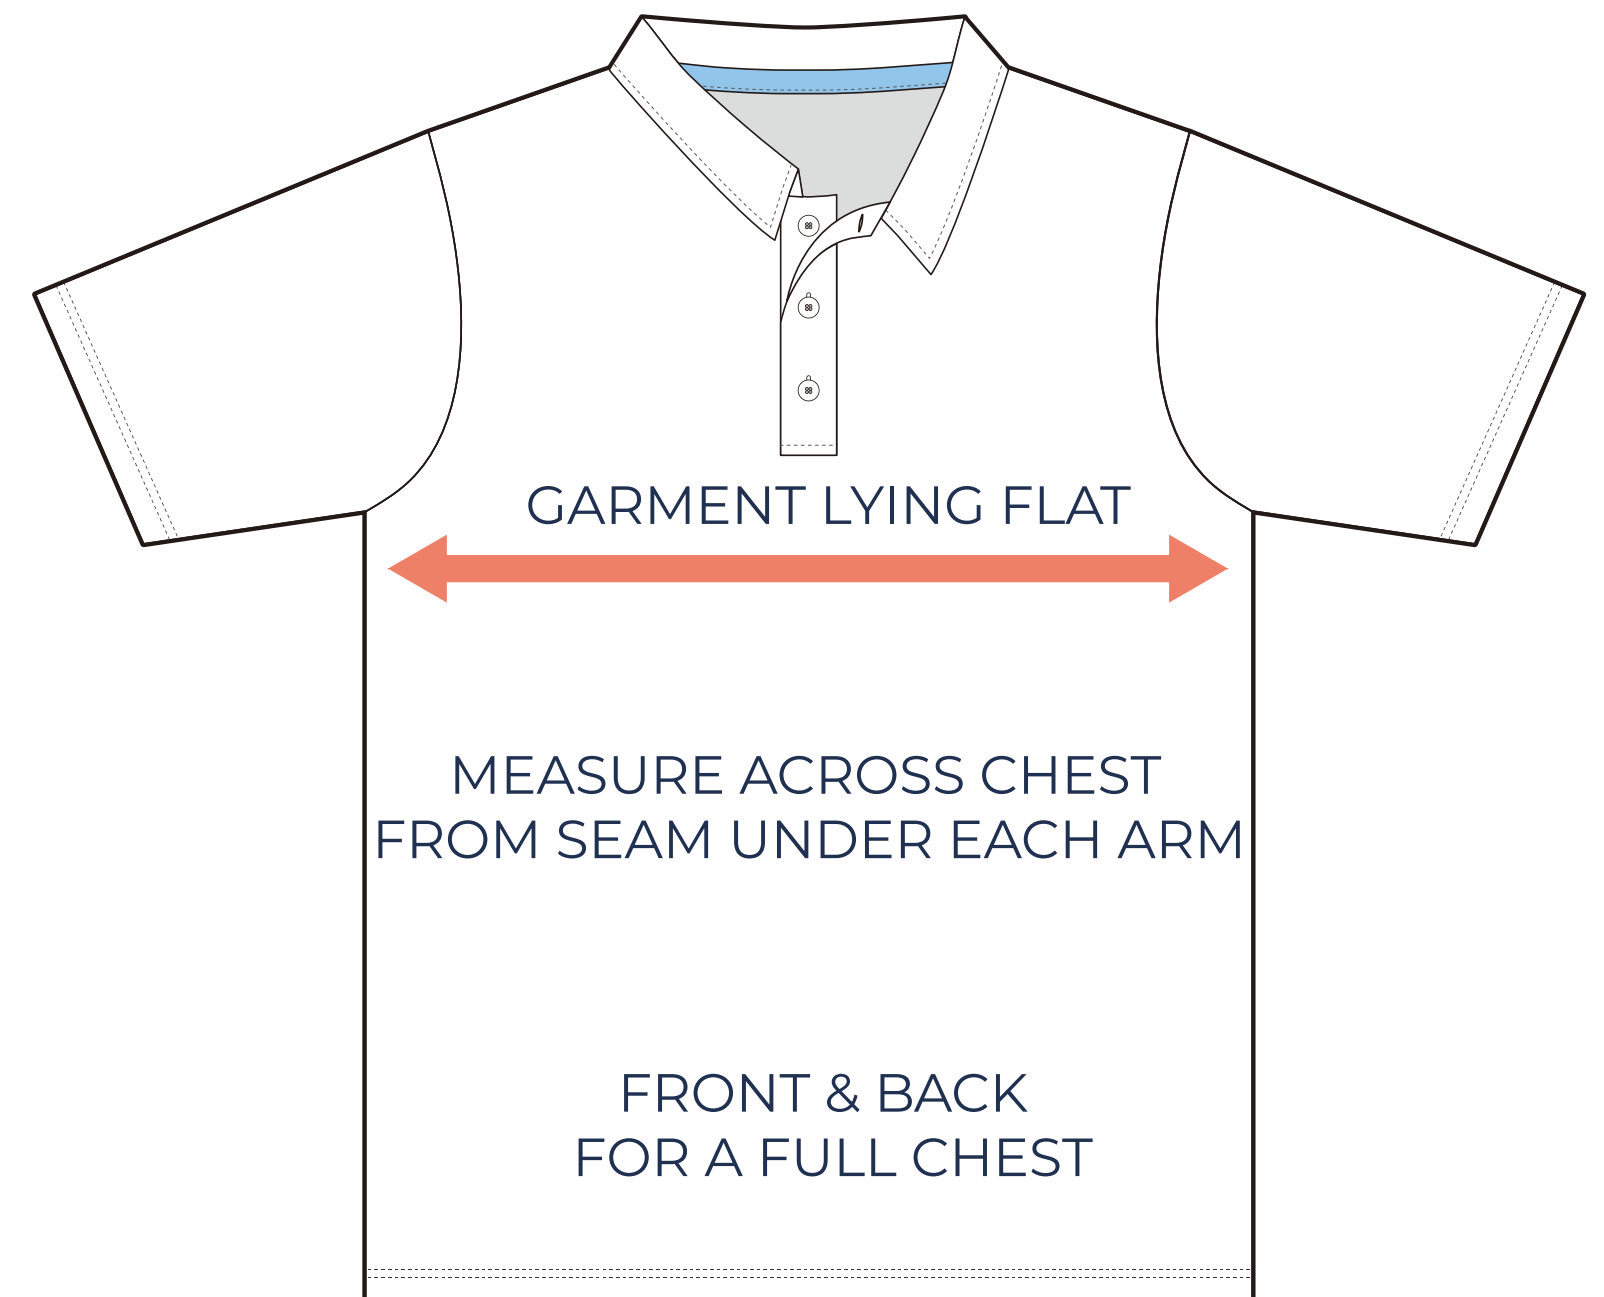

SIZING CHART

VER: 2022.1

ALL DAY SHORT SLEEVE POLO - RELAXED FIT

PART NUMBER: MBB-SS-PR1

ADULT SIZING

SIZING CHART(inches)	S	M	L	XL	2XL	3XL	4XL	5XL
1/2 Chest	20.87	22.05	23.23	24.80	26.77	28.74	30.71	32.68
Front length (HSP)	27.56	28.74	29.92	31.10	31.89	32.68	33.46	34.25
Back length (HSP)	27.56	28.74	29.92	31.10	31.89	32.68	33.46	34.25

SIZING CHART(cm)	S	M	L	XL	2XL	3XL	4XL	5XL
1/2 Chest	53.00	56.00	59.00	63.00	68.00	73.00	78.00	83.00
Front length (HSP)	70.00	73.00	76.00	79.00	81.00	83.00	85.00	87.00
Back length (HSP)	70.00	73.00	76.00	79.00	81.00	83.00	85.00	87.00

YOUTH SIZING

SIZING CHART(inches)	YXS	YS	YM	YL	YXL
1/2 Chest	14.96	16.14	17.32	18.50	19.69
Front length (HSP)	19.69	21.26	22.83	24.41	25.98
Back length (HSP)	19.69	21.26	22.44	24.41	26.38

SIZING CHART(cm)	YXS	YS	YM	YL	YXL
1/2 Chest	38.00	41.00	44.00	47.00	50.00
Front length (HSP)	50.00	54.00	58.00	62.00	66.00
Back length (HSP)	50.00	54.00	57.00	62.00	67.00

HALF CHEST FULL CHEST

To find your size, compare measurements with a similar garment that fits you well.