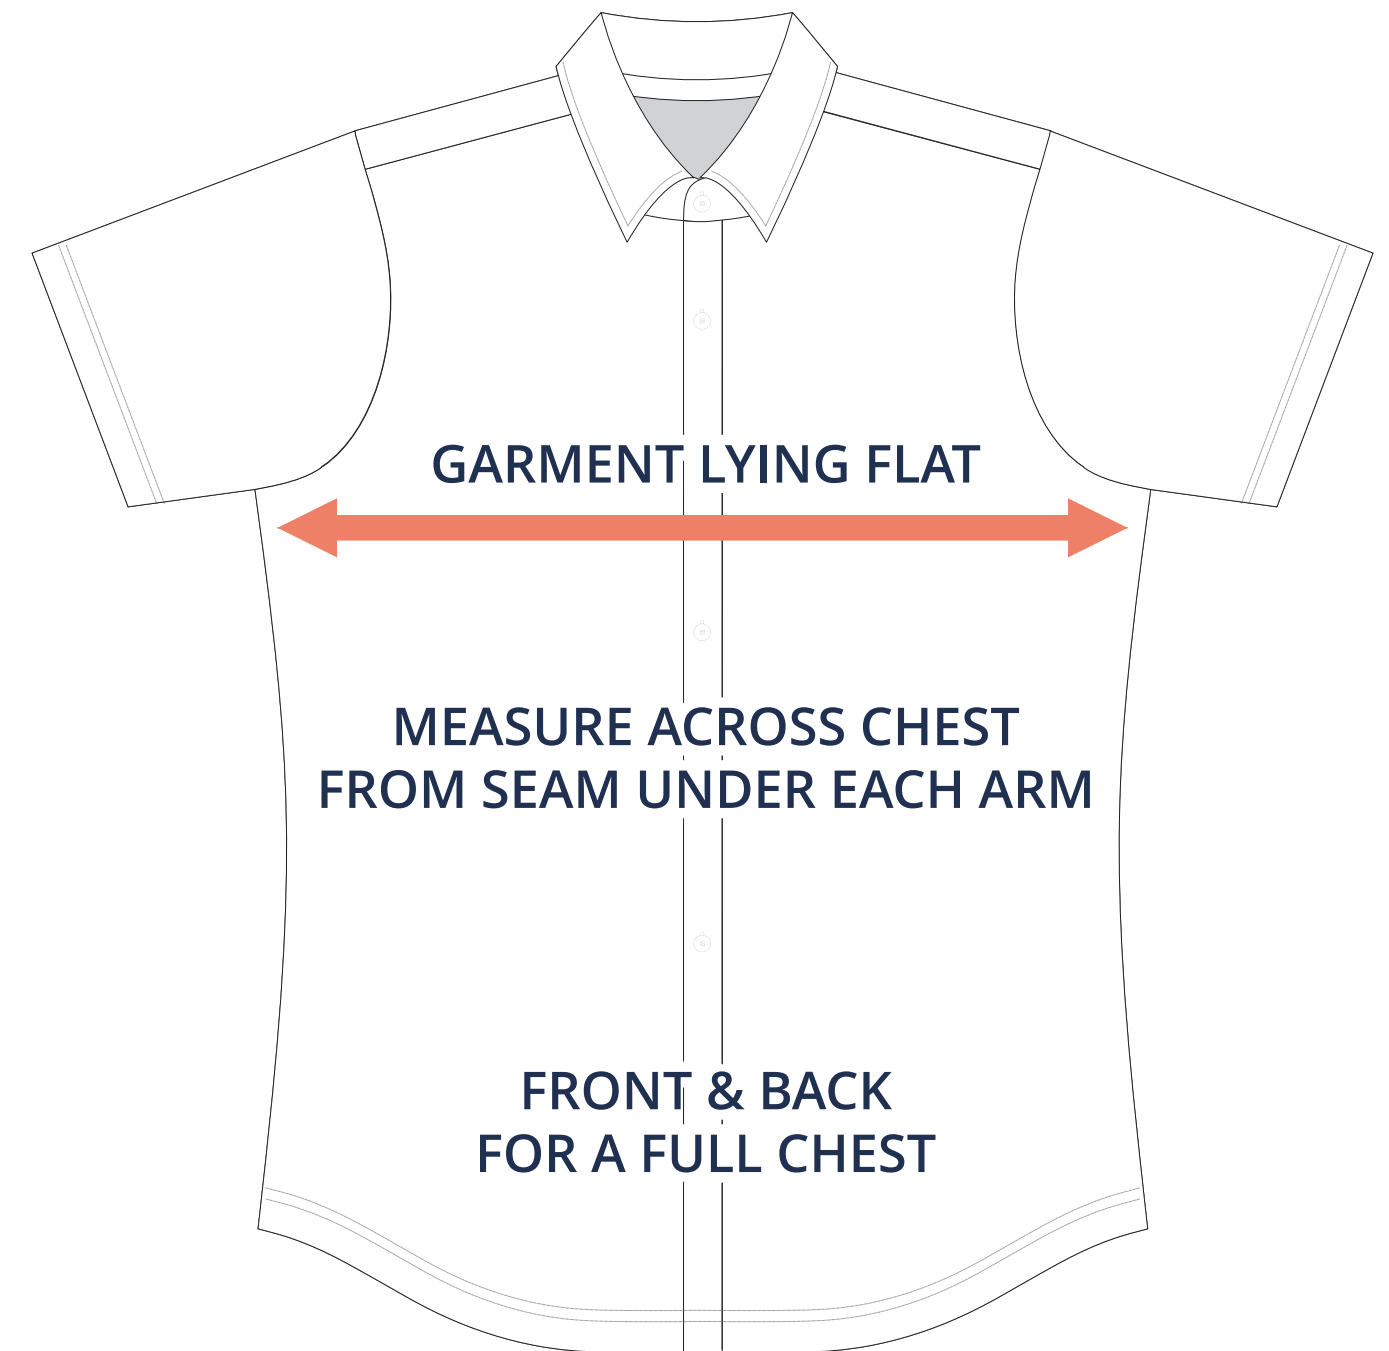

## ELITE FULL BUTTON SHORT SLEEVE DRESS SHIRT - TAPERED FIT

PART NUMBER: MBB-SS-DS1

### ADULT SIZING

SIZING CHART(inches)	XS	S	M	L	XL	2XL	3XL	4XL
Front length (HSP)	30.31	31.10	31.89	32.68	33.86	35.04	35.83	37.01
1/2 Chest	19.88	20.87	21.85	22.83	25.59	28.74	31.50	34.65

SIZING CHART(cm)	XS	S	M	L	XL	2XL	3XL	4XL
Front length (HSP)	77.00	79.00	81.00	83.00	86.00	89.00	91.00	94.00
1/2 Chest	50.50	53.00	55.50	58.00	65.00	73.00	80.00	88.00

### HALF CHEST FULL CHEST

To find your size, compare measurements with a similar garment that fits you well.