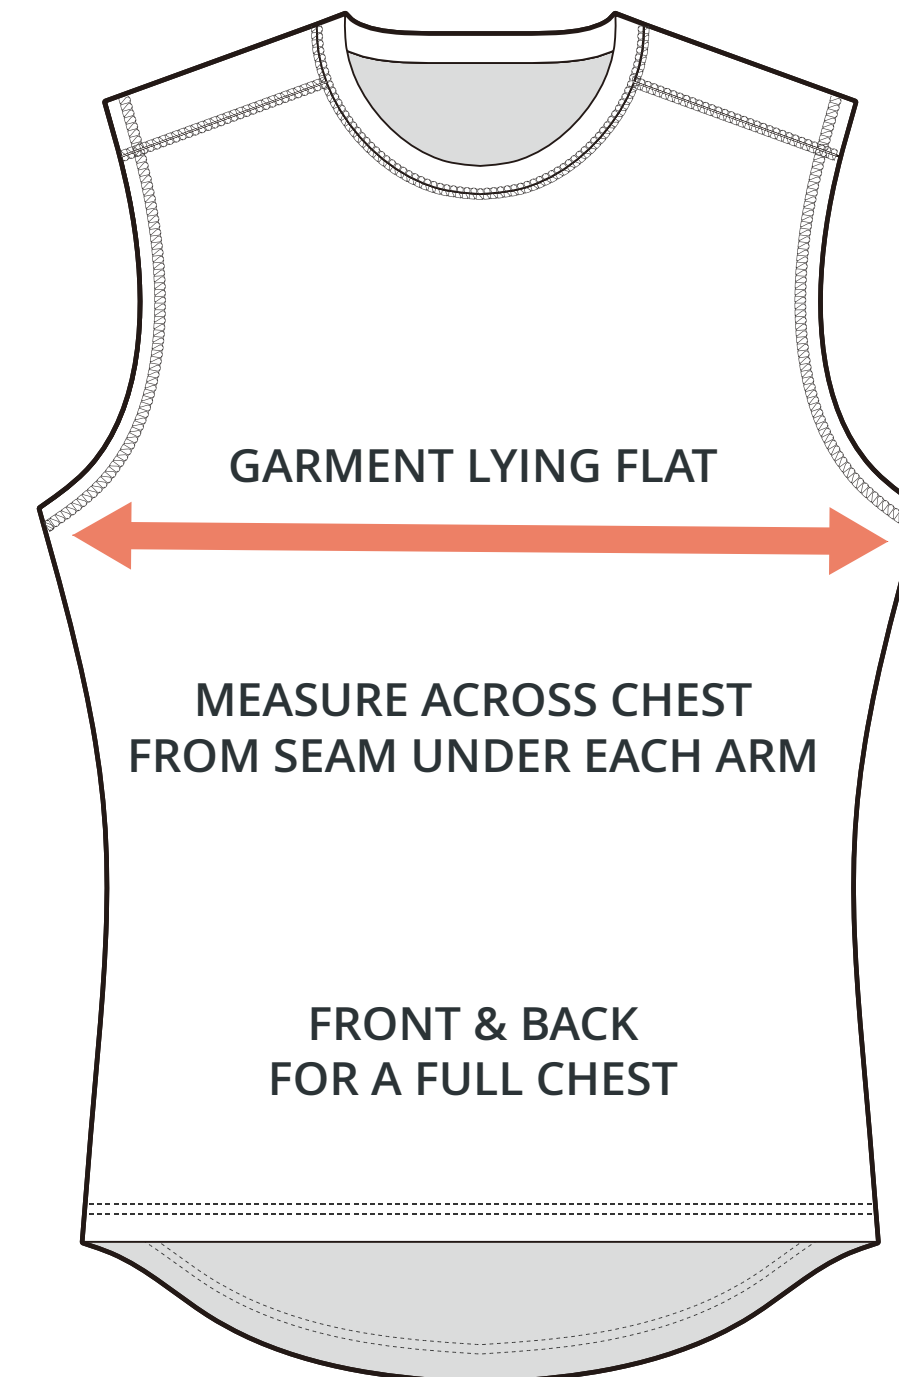

SIZING CHART

VER: 2022.1

WRESTLING COMPRESSION SLEEVELESS

PART NUMBER : MBB-SP-WR11

ADULT SIZING

SIZING CHART(inches)	XS	S	M	L	XL	2XL	3XL	4XL	5XL
1/2 Chest	15.75	16.93	18.11	19.29	20.87	21.26	23.23	24.41	25.59
Back length (From CB)	25.79	26.57	27.36	28.15	29.33	30.12	30.51	31.30	32.09

SIZING CHART(cm)	XS	S	M	L	XL	2XL	3XL	4XL	5XL
1/2 Chest	40.00	43.00	46.00	49.00	53.00	54.00	59.00	62.00	65.00
Back length (From CB)	65.50	67.50	69.50	71.50	74.50	76.50	77.50	79.50	81.50

YOUTH SIZING

SIZING CHART(inches)	YXS	YS	YM	YL	YXL
1/2 Chest	10.63	11.42	12.99	14.17	14.96
Back length (From CB)	20.67	21.46	23.03	23.82	24.61

SIZING CHART(cm)	YXS	YS	YM	YL	YXL
1/2 Chest	27.00	29.00	33.00	36.00	38.00
Back length (From CB)	52.50	54.50	58.50	60.50	62.50

HALF CHEST FULL CHEST

To find your size, compare measurements with a similar garment that fits you well.