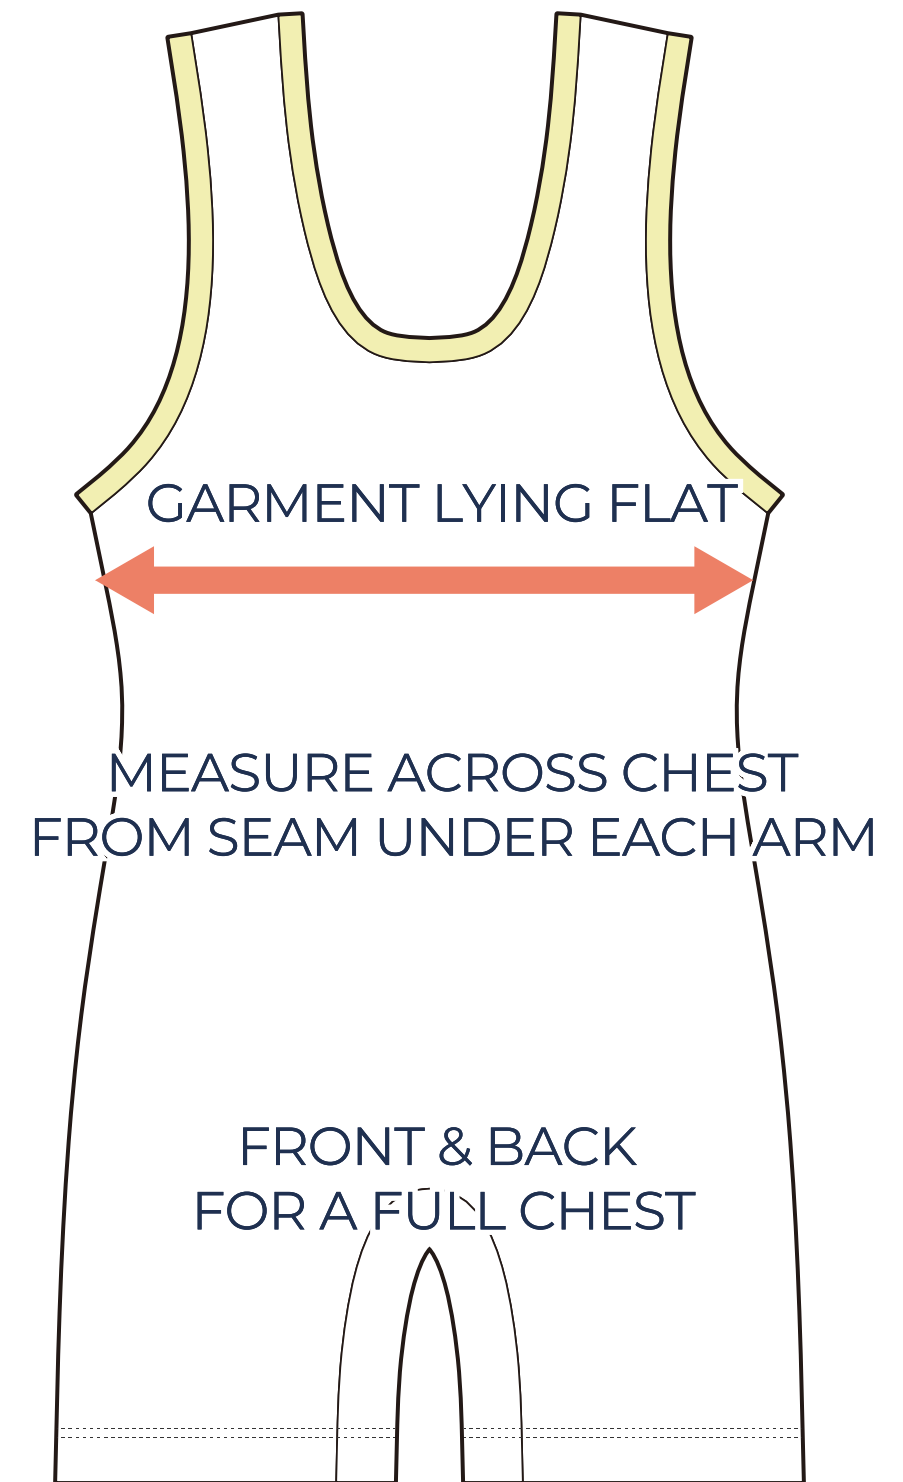

SIZING CHART

VER: 2022.1

ELITE WRESTLING SINGLET

PART NUMBER : MBB-SP-WR1

ADULT SIZING

SIZING CHART(inches)	S	M	L	XL	2XL	3XL
1/2 Chest	13.39	14.57	15.75	16.93	18.11	19.29
Back length (HSP)	19.69	19.88	20.87	21.85	22.83	23.82

SIZING CHART(cm)	S	M	L	XL	2XL	3XL
1/2 Chest	34.00	37.00	40.00	43.00	46.00	49.00
Back length (HSP)	50.00	50.50	53.00	55.50	58.00	60.50

YOUTH SIZING

SIZING CHART(inches)	YXS	YS	YM	YL	YXL
1/2 Chest	10.63	11.42	12.20	12.60	12.99
Back length (HSP)	14.76	15.75	17.32	18.31	18.90

SIZING CHART(cm)	YXS	YS	YM	YL	YXL
1/2 Chest	27.00	29.00	31.00	32.00	33.00
Back length (HSP)	37.50	40.00	44.00	46.50	48.00

HALF CHEST FULL CHEST

To find your size, compare measurements with a similar garment that fits you well.