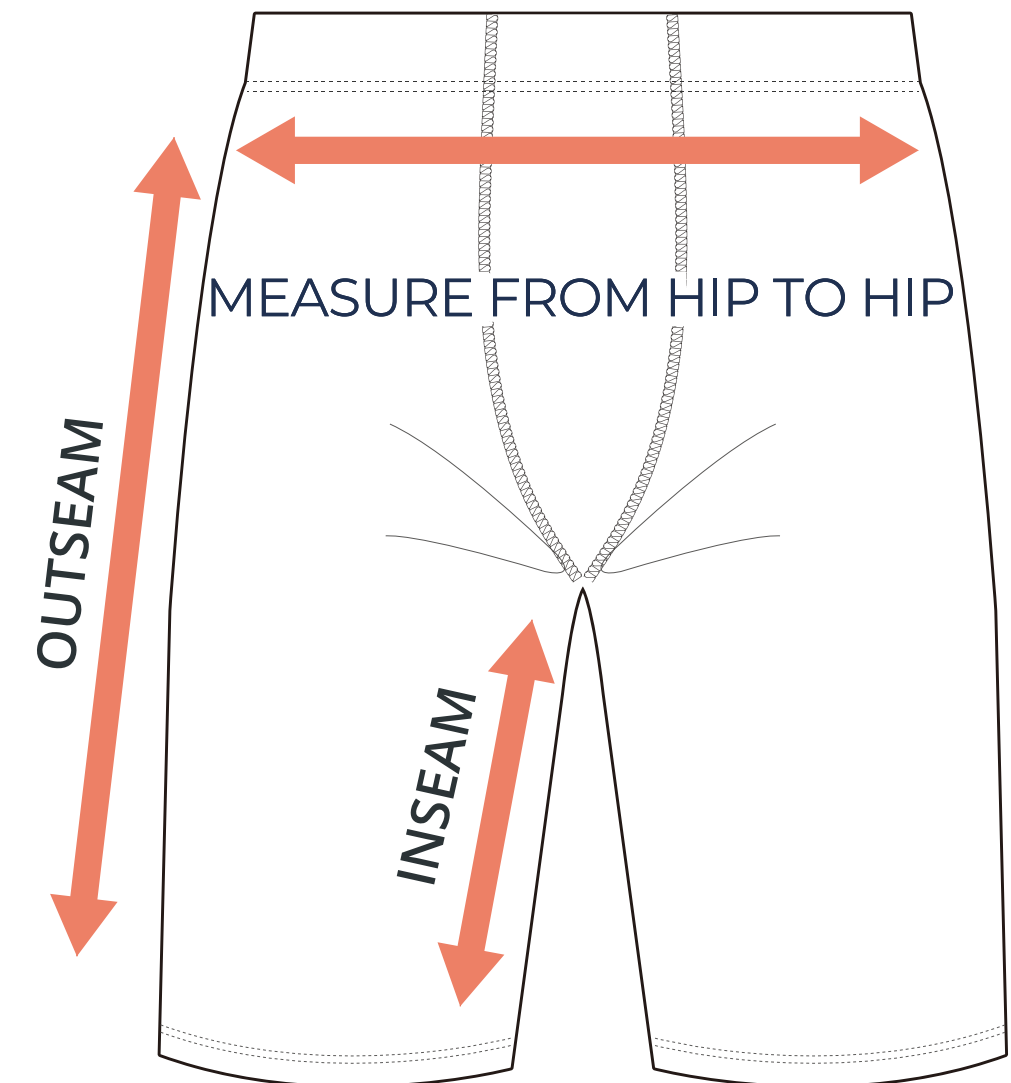

SIZING CHART

VER: 2022.1

PREMIUM SPRINT SHORT

PART NUMBER : MBB-SP-TK12

ADULT SIZING

SIZING CHART(inches)	XS	S	M	L	XL	2XL
1/2 Hip	14.57	15.35	16.14	16.93	18.11	19.29
Inseam	9.06	9.45	9.65	9.84	10.24	10.43
Outseam	15.75	16.54	17.32	17.91	18.50	19.49

SIZING CHART(cm)	XS	S	M	L	XL	2XL
1/2 Hip	37.00	39.00	41.00	43.00	46.00	49.00
Inseam	23.00	24.00	24.50	25.00	26.00	26.50
Outseam	40.00	42.00	44.00	45.50	47.00	49.50

YOUTH SIZING

SIZING CHART(inches)	YM	YL	YXL
1/2 Hip	13.39	14.17	14.96
Inseam	7.09	7.48	7.87
Outseam	12.60	13.39	14.17

SIZING CHART(cm)	YM	YL	YXL
1/2 Hip	34.00	36.00	38.00
Inseam	18.00	19.00	20.00
Outseam	32.00	34.00	36.00

HALF HIP INSEAM/OUTSEAM

GARMENT LYING FLAT

To find your size, compare measurements with a similar garment that fits you well.