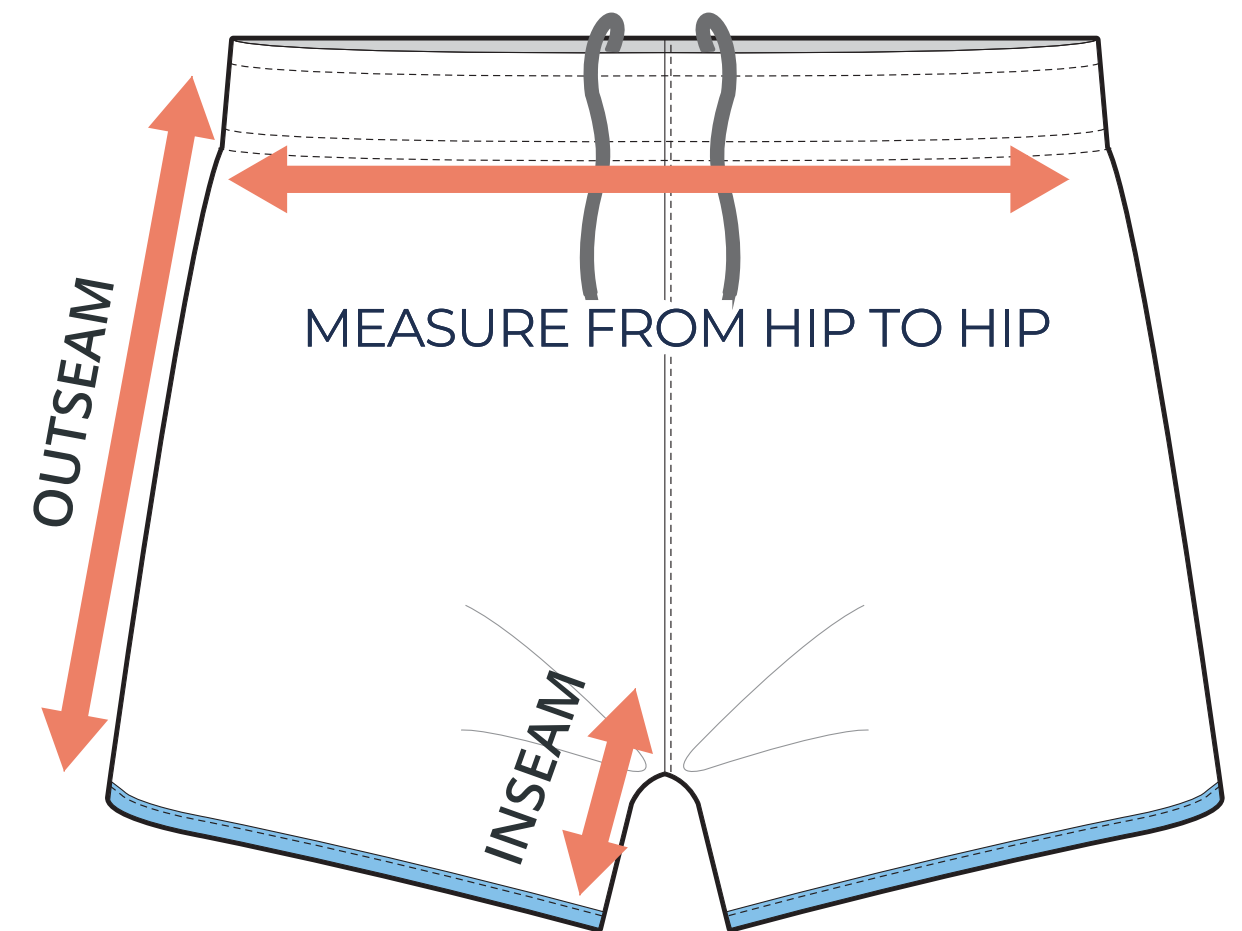

### ADULT SIZING

SIZING CHART(inches)	XS	S	M	L	XL	2XL	3XL
1/2 Hip	19.29	20.08	21.65	23.23	24.80	26.38	27.95
Inseam	3.74	3.74	3.74	3.74	3.74	3.74	3.74
Outseam	12.20	12.60	12.99	13.39	13.78	14.17	14.57
SIZING CHART(cm)	XS	S	M	L	XL	2XL	3XL
1/2 Hip	49.00	51.00	55.00	59.00	63.00	67.00	71.00
Inseam	9.50	9.50	9.50	9.50	9.50	9.50	9.50
Outseam	31.00	32.00	33.00	34.00	35.00	36.00	37.00

### YOUTH SIZING

SIZING CHART(inches)	YS	YM	YL	YXL
1/2 Hip	16.14	16.93	17.72	18.50
Inseam	2.95	2.95	2.95	2.95
Outseam	8.27	9.06	9.84	10.63
SIZING CHART(cm)	YS	YM	YL	YXL
1/2 Hip	41.00	43.00	45.00	47.00
Inseam	7.50	7.50	7.50	7.50
Outseam	21.00	23.00	25.00	27.00

## HALF HIP INSEAM/OUTSEAM

GARMENT LYING FLAT

To find your size, compare measurements with a similar garment that fits you well.