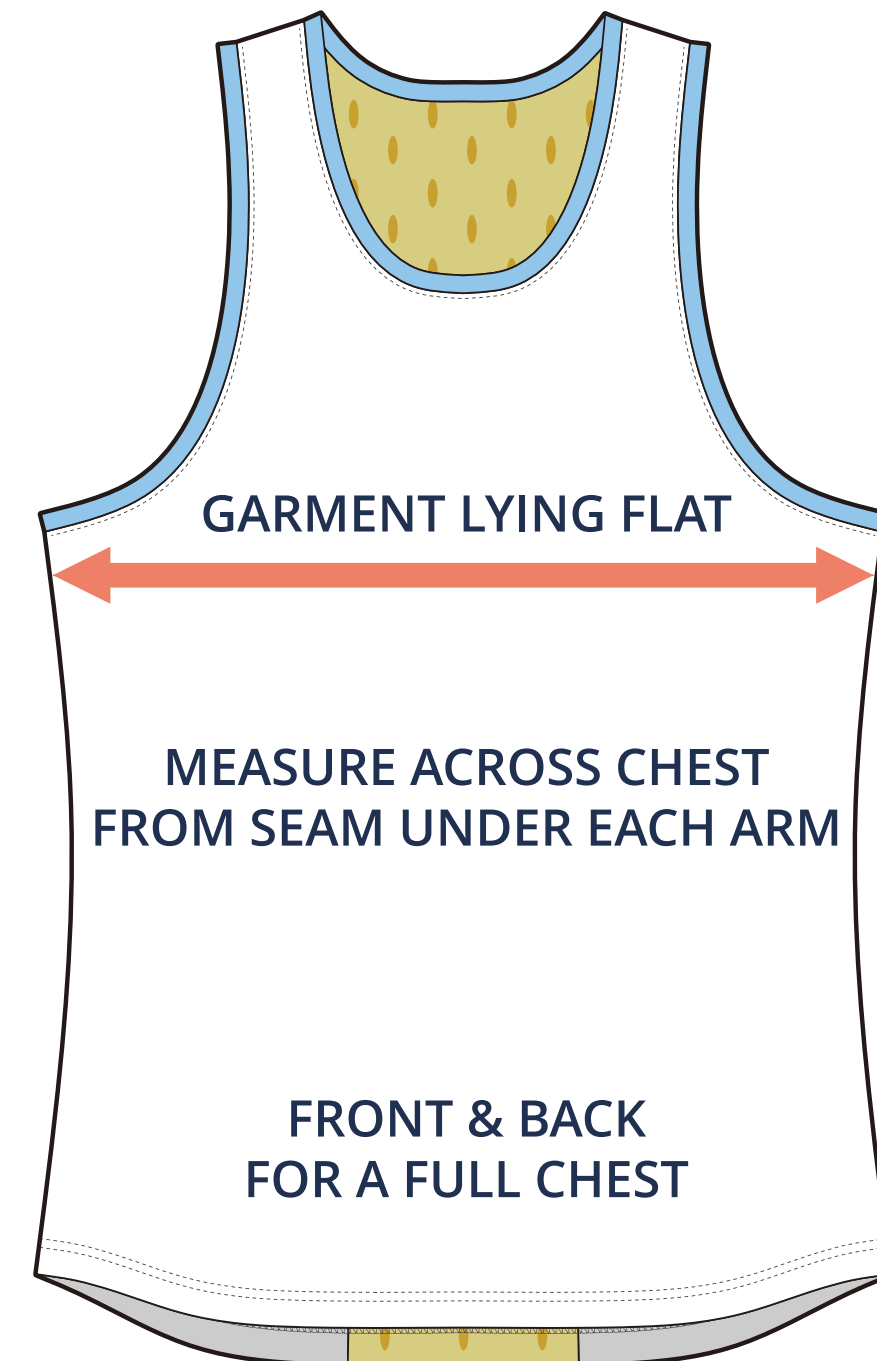

SIZING CHART

VER: 2022.1

ELITE TRACK SINGLET

PART NUMBER: MBB-SP-TK1

ADULT SIZING

SIZING CHART(inches)	S	M	L	XL	2XL	3XL	4XL
1/2 Chest	16.93	18.11	19.69	20.87	22.05	23.23	24.41
Front length (HSP)	27.56	28.35	29.13	29.92	30.71	31.50	32.28

SIZING CHART(cm)	S	M	L	XL	2XL	3XL	4XL
1/2 Chest	43.00	46.00	50.00	53.00	56.00	59.00	62.00
Front length (HSP)	70.00	72.00	74.00	76.00	78.00	80.00	82.00

GIRLS SIZING

SIZING CHART(inches)	YXS	YS	YM	YL	YXL
1/2 Chest	12.99	13.78	14.57	15.35	16.14
Front length (HSP)	20.87	21.65	22.44	23.62	24.80

SIZING CHART(cm)	YXS	YS	YM	YL	YXL
1/2 Chest	33.00	35.00	37.00	39.00	41.00
Front length (HSP)	53.00	55.00	57.00	60.00	63.00

HALF CHEST FULL CHEST

To find your size, compare measurements with a similar garment that fits you well.