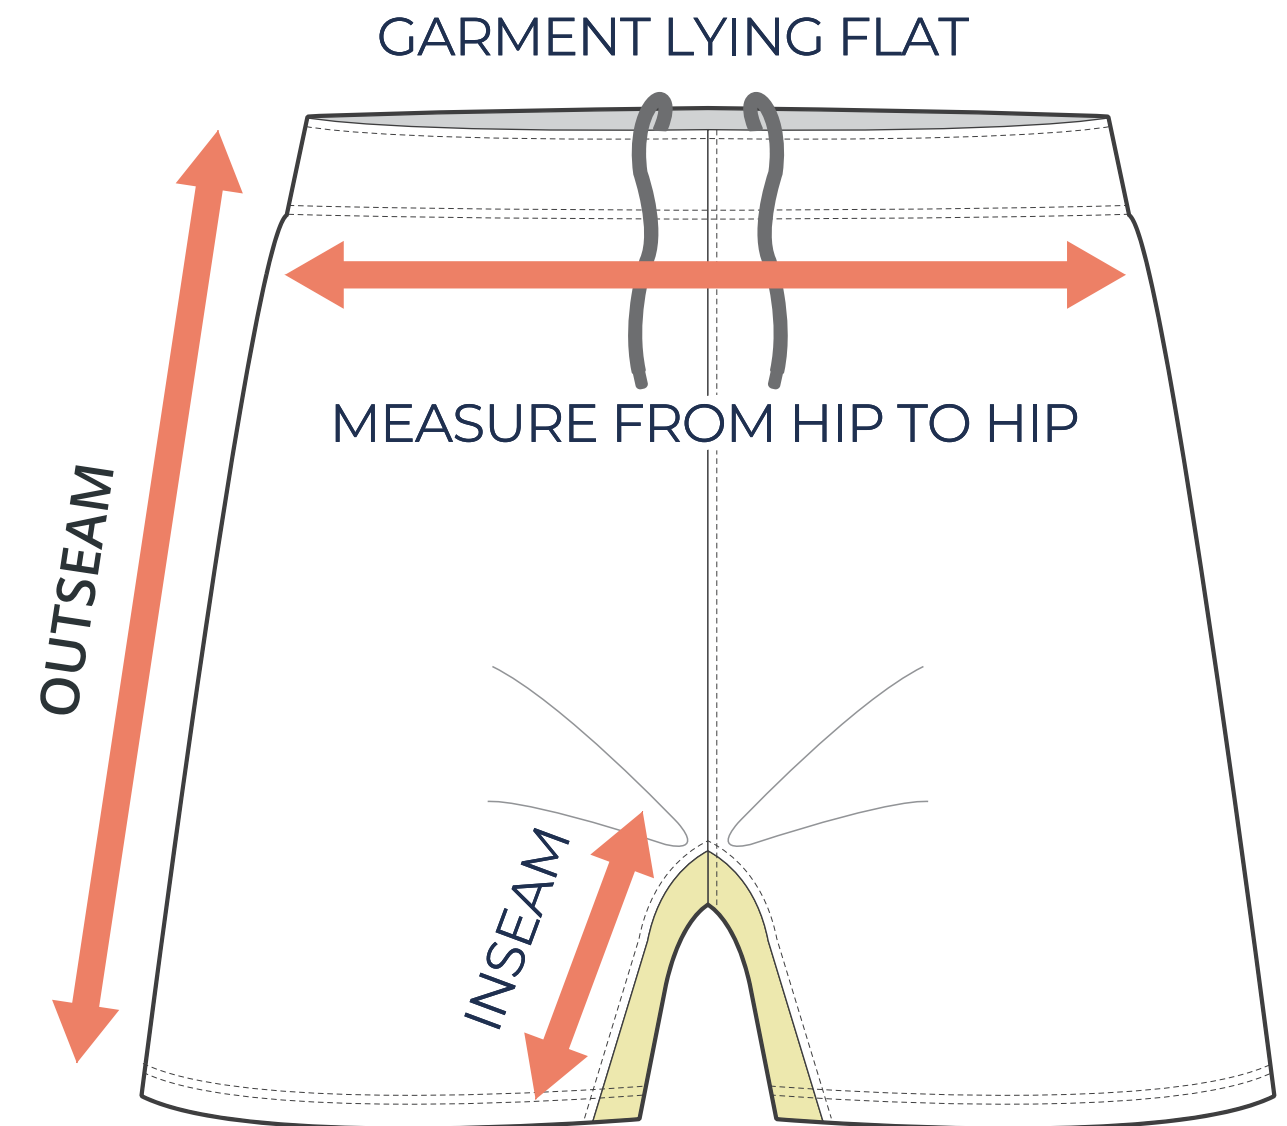

SIZING CHART

VER: 2022.1

CLASSIC RUGBY SHORT

PART NUMBER : MBB-SP-RU10

ADULT SIZING

SIZING CHART(inches)	S	M	L	XL	2XL	3XL	4XL	5XL	6XL	7XL
1/2 Hip	21.46	22.44	23.62	24.80	25.98	27.17	28.35	29.53	30.71	31.50
Outseam	14.57	15.16	15.75	16.34	16.93	17.52	18.11	18.70	19.29	19.69

SIZING CHART(cm)	S	M	L	XL	2XL	3XL	4XL	5XL	6XL	7XL
1/2 Hip	54.50	57.00	60.00	63.00	66.00	69.00	72.00	75.00	78.00	80.00
Outseam	37.00	38.50	40.00	41.50	43.00	44.50	46.00	47.50	49.00	50.00

YOUTH SIZING

SIZING CHART(inches)	YXS	YS	YM	YL	YXL
1/2 Hip	15.35	16.54	17.72	19.49	20.47
Outseam	12.01	12.60	12.99	13.39	13.98

SIZING CHART(cm)	YXS	YS	YM	YL	YXL
1/2 Hip	39.00	42.00	45.00	49.50	52.00
Outseam	30.50	32.00	33.00	34.00	35.50

HALF HIP INSEAM/OUTSEAM

To find your size, compare measurements with a similar garment that fits you well.