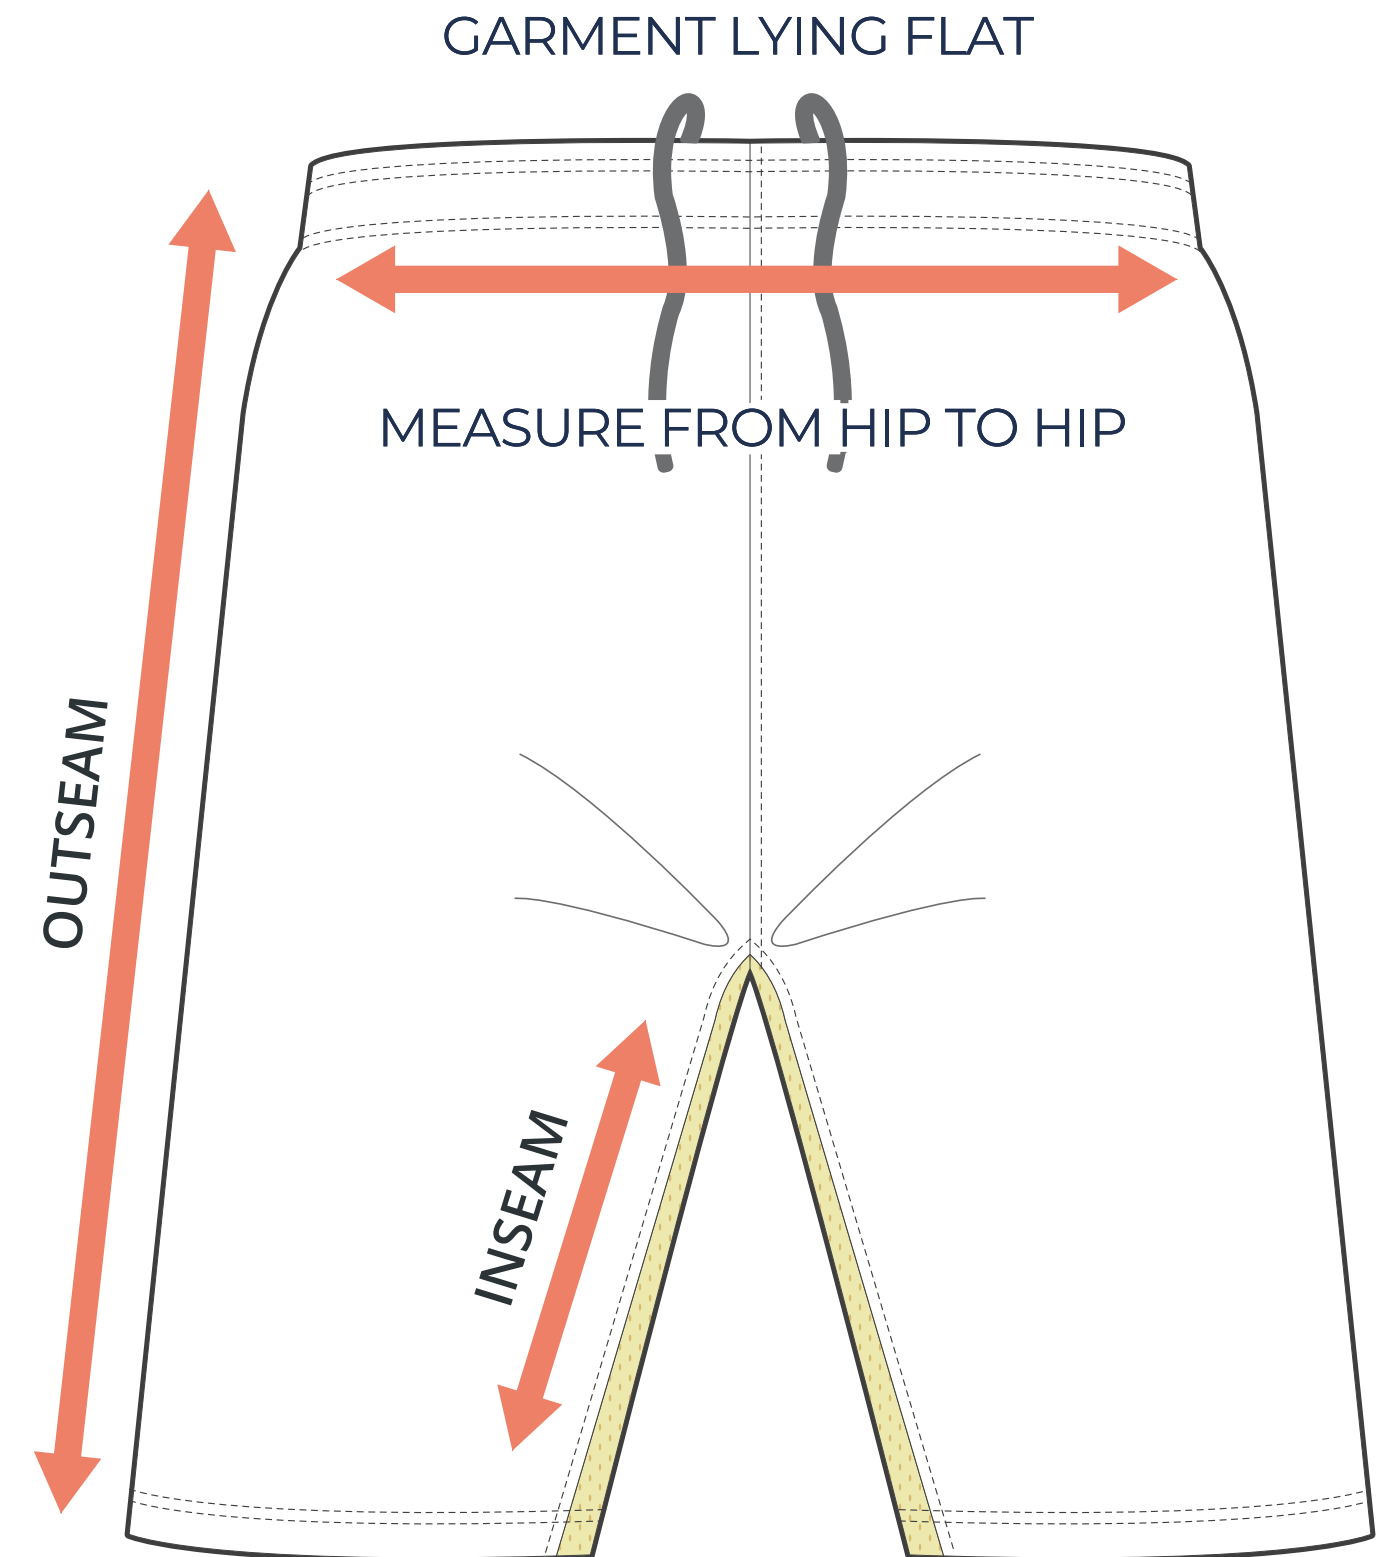

SIZING CHART

VER: 2022.1

PREMIER SHORTS

PART NUMBER: MBB-SP-LX22

ADULT SIZING

SIZING CHART(inches)	S	M	L	XL	2XL	3XL
1/2 Hip	22.40	23.60	24.80	26.00	27.20	28.00
Outseam	20.80	21.60	22.00	22.80	23.20	23.60
Inseam	9.20	9.60	10.00	10.00	10.00	10.00

SIZING CHART(cm)	S	M	L	XL	2XL	3XL
1/2 Hip	56.00	59.00	62.00	65.00	68.00	70.00
Outseam	52.00	54.00	55.00	57.00	58.00	59.00
Inseam	23.00	24.00	25.00	25.00	25.00	25.00

YOUTH SIZING

SIZING CHART(inches)	YS	YM	YL	YXL
1/2 Hip	17.60	18.80	20.00	21.20
Outseam	17.60	18.40	19.20	20.00
Inseam	7.60	8.00	8.80	8.80

SIZING CHART(cm)	YS	YM	YL	YXL
1/2 Hip	44.00	47.00	50.00	53.00
Outseam	44.00	46.00	48.00	50.00
Inseam	19.00	20.00	22.00	22.00

HALF HIP INSEAM/OUTSEAM

To find your size, compare measurements with a similar garment that fits you well.