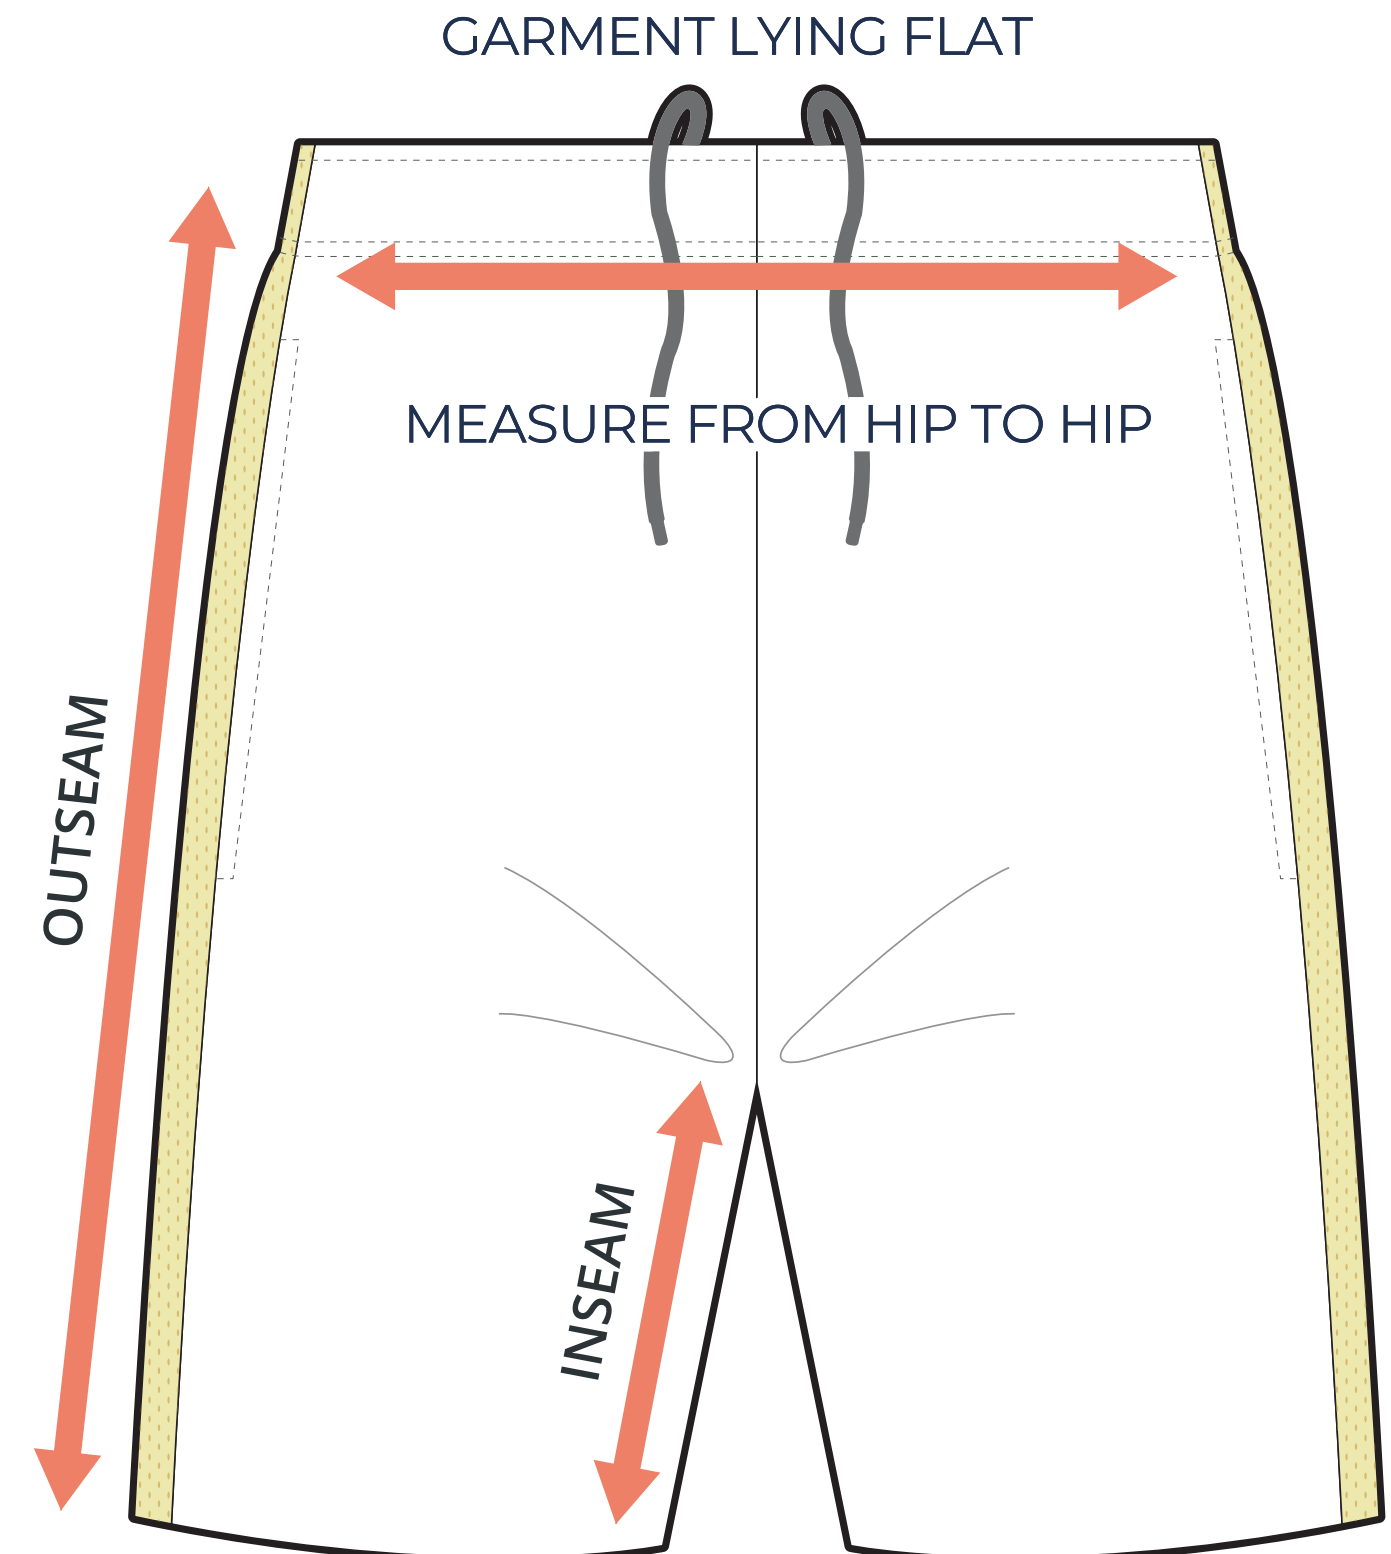

SIZING CHART

VER: 2022.1

PRO WOVEN LAX SHORTS W/ POCKETS 9"

PART NUMBER : MBB-SP-LX13

ADULT SIZING

SIZING CHART(inches)	S	M	L	XL	2XL	3XL	4XL
1/2 Hip	22.44	23.62	24.80	25.98	27.17	28.74	30.31
Inseam	8.86	8.86	8.86	8.86	8.86	8.86	8.86
Outseam	19.29	19.69	20.08	20.47	20.87	21.26	21.65

SIZING CHART(cm)	S	M	L	XL	2XL	3XL	4XL
1/2 Hip	57.00	60.00	63.00	66.00	69.00	73.00	77.00
Inseam	22.50	22.50	22.50	22.50	22.50	22.50	22.50
Outseam	49.00	50.00	51.00	52.00	53.00	54.00	55.00

YOUTH SIZING

SIZING CHART(inches)	YXS	YS	YM	YL	YXL
1/2 Hip	16.54	17.72	18.90	20.08	21.26
Inseam	6.89	6.89	6.89	6.89	6.89
Outseam	15.35	15.75	16.14	16.54	16.93

SIZING CHART(cm)	YXS	YS	YM	YL	YXL
1/2 Hip	42.00	45.00	48.00	51.00	54.00
Inseam	17.50	17.50	17.50	17.50	17.50
Outseam	39.00	40.00	41.00	42.00	43.00

HALF HIP INSEAM/OUTSEAM

To find your size, compare measurements with a similar garment that fits you well.

© 2022 Billboard Uniforms
www.billboarduniforms.com