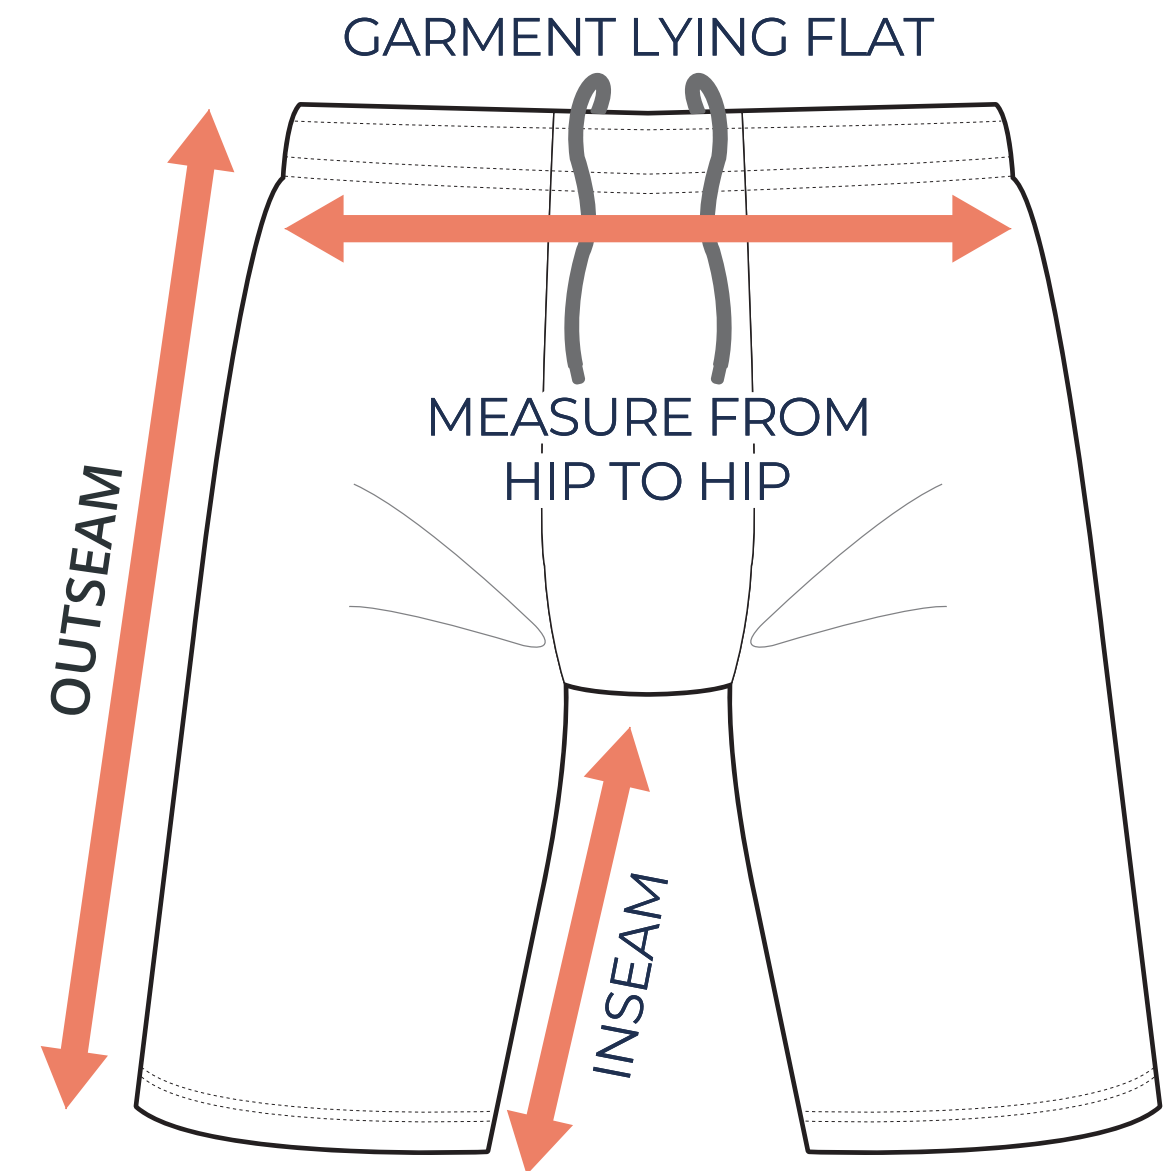

SIZING CHART

VER: 2022.1

ICE TIME PANT SHELL

PART NUMBER : MBB-SP-HK31

ADULT SIZING

SIZING CHART(inches)	S	M	L	XL	2XL
Outseam	22.05	22.44	23.03	22.64	23.15
1/2 Hip	24.02	25.20	26.38	27.17	27.95
Inseam	9.25	10.04	10.63	10.43	10.63

SIZING CHART(cm)	S	M	L	XL	2XL
Outseam	56.00	57.00	58.50	57.50	58.80
1/2 Hip	61.00	64.00	67.00	69.00	71.00
Inseam	23.50	25.50	27.00	26.50	27.00

YOUTH SIZING

SIZING CHART(inches)	YM	YL	YXL
Outseam	17.32	18.11	18.50
1/2 Hip	21.65	22.44	23.23
Inseam	7.48	7.87	7.87

SIZING CHART(cm)	YM	YL	YXL
Outseam	44.00	46.00	47.00
1/2 Hip	55.00	57.00	59.00
Inseam	19.00	20.00	20.00

HALF HIP INSEAM/OUTSEAM

To find your size, compare measurements with a similar garment that fits you well.