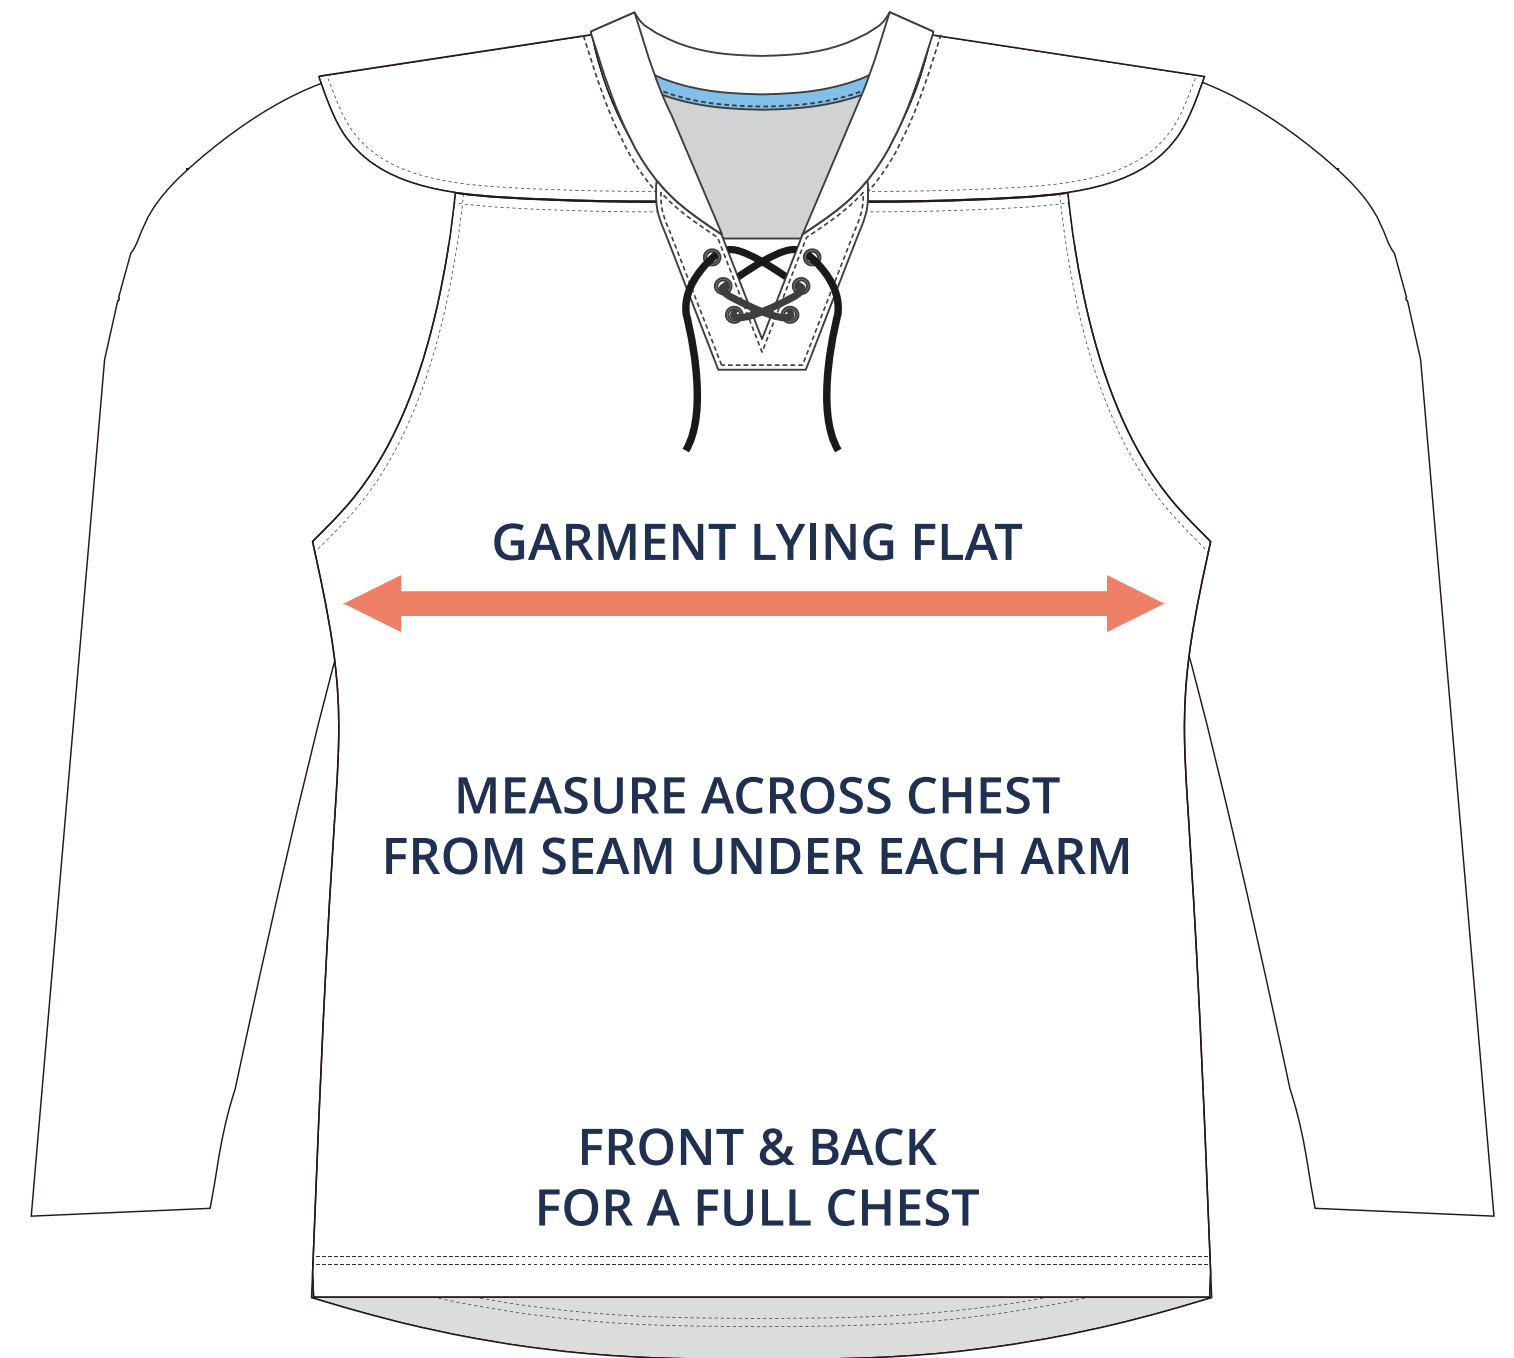

SIZING CHART

VER: 2022.1

COLLEGIATE PRO HOCKEY JERSEY - LACE NECK

PART NUMBER: MBB-SP-HK16

ADULT SIZING

SIZING CHART(inches)	S	M	L	XL	XXL	3XL
Front length (HSP)	30.51	31.50	32.52	33.50	34.49	35.43
Back length (HSP)	32.01	32.99	33.98	35.00	35.98	37.01
1/2 Chest	25.00	25.98	27.01	28.62	30.24	31.85
SIZING CHART(cm)	S	M	L	XL	XXL	3XL
Front length (HSP)	77.50	80.00	82.60	85.10	87.60	90.00
Back length (HSP)	81.30	83.80	86.30	88.90	91.40	94.00
1/2 Chest	63.50	66.00	68.60	72.70	76.80	80.90

YOUTH SIZING

SIZING CHART(inches)	YXS	YS	YM	YL	YXL
Front length (HSP)	23.50	24.76	26.50	27.99	29.49
Back length (HSP)	25.00	26.26	27.99	29.49	30.98
1/2 Chest	17.52	18.86	20.24	21.26	22.24
SIZING CHART(cm)	YXS	YS	YM	YL	YXL
Front length (HSP)	59.70	62.90	67.30	71.10	74.90
Back length (HSP)	63.50	66.70	71.10	74.90	78.70
1/2 Chest	44.50	47.90	51.40	54.00	56.50

GOALIE SIZING

YGC	IGC	AGC
29.02	32.01	34.02
30.51	33.46	35.47
25.00	28.62	32.01
YGC	IGC	AGC
73.70	81.30	86.40
77.50	85.00	90.10
63.50	72.70	81.30

HALF CHEST FULL CHEST

To find your size, compare measurements with a similar garment that fits you well.