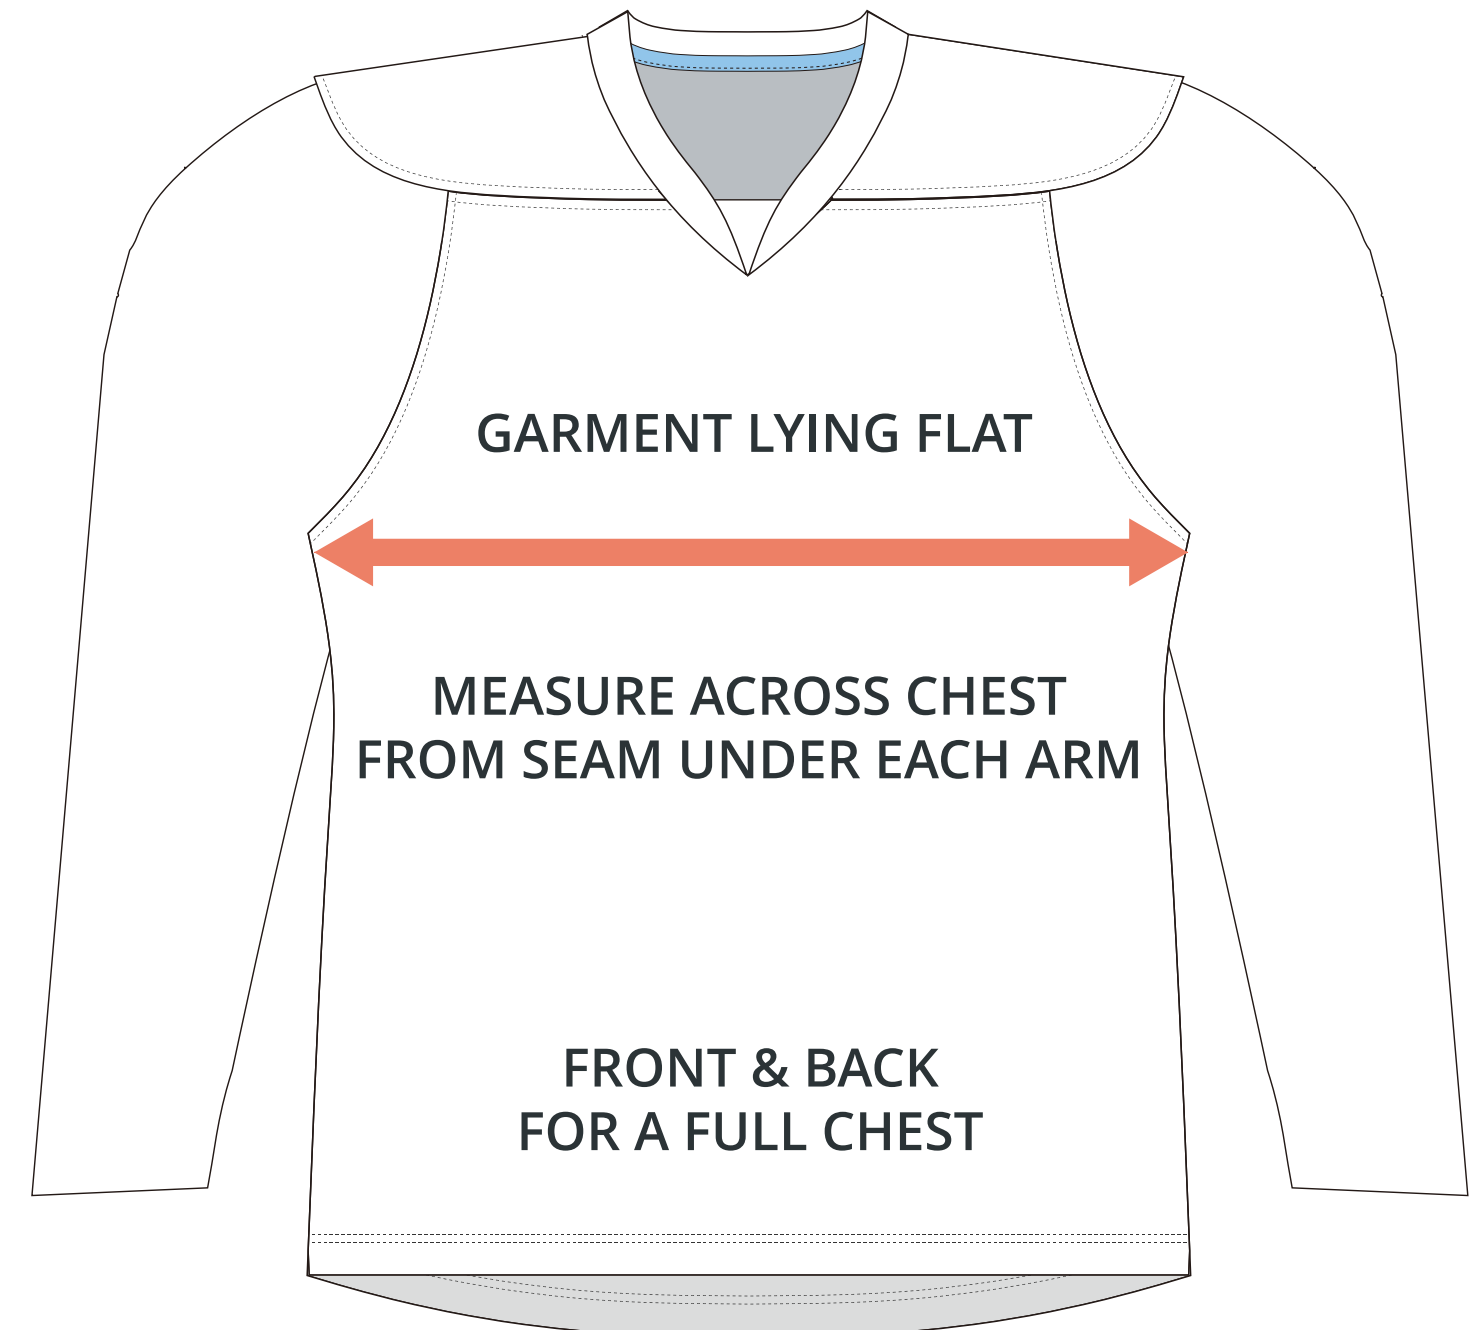

SIZING CHART(cm)	S	M	L	XL	XXL	3XL
Front length (HSP)	77.50	80.00	82.60	85.10	87.60	90.00
Back length (HSP)	81.30	83.80	86.30	88.90	91.40	94.00
1/2 Chest	63.50	66.00	68.60	72.70	76.80	80.90

YOUTH SIZING

SIZING CHART(inches)	YXS	YS	YM	YL	YXL
Front length (HSP)	23.50	24.76	26.50	27.99	29.49
Back length (HSP)	25.00	26.26	27.99	29.49	30.98
1/2 Chest	17.52	18.86	20.24	21.26	22.24

SIZING CHART(cm)	YXS	YS	YM	YL	YXL
Front length (HSP)	59.70	62.90	67.30	71.10	74.90
Back length (HSP)	63.50	66.70	71.10	74.90	78.70
1/2 Chest	44.50	47.90	51.40	54.00	56.50

GOALIE SIZING

YGC	IGC	AGC
29.02	32.01	34.02
30.51	33.46	35.47
25.00	28.62	32.01

YGC	IGC	AGC
73.70	81.30	86.40
77.50	85.00	90.10
63.50	72.70	81.30

HALF CHEST FULL CHEST

To find your size, compare measurements with a similar garment that fits you well.