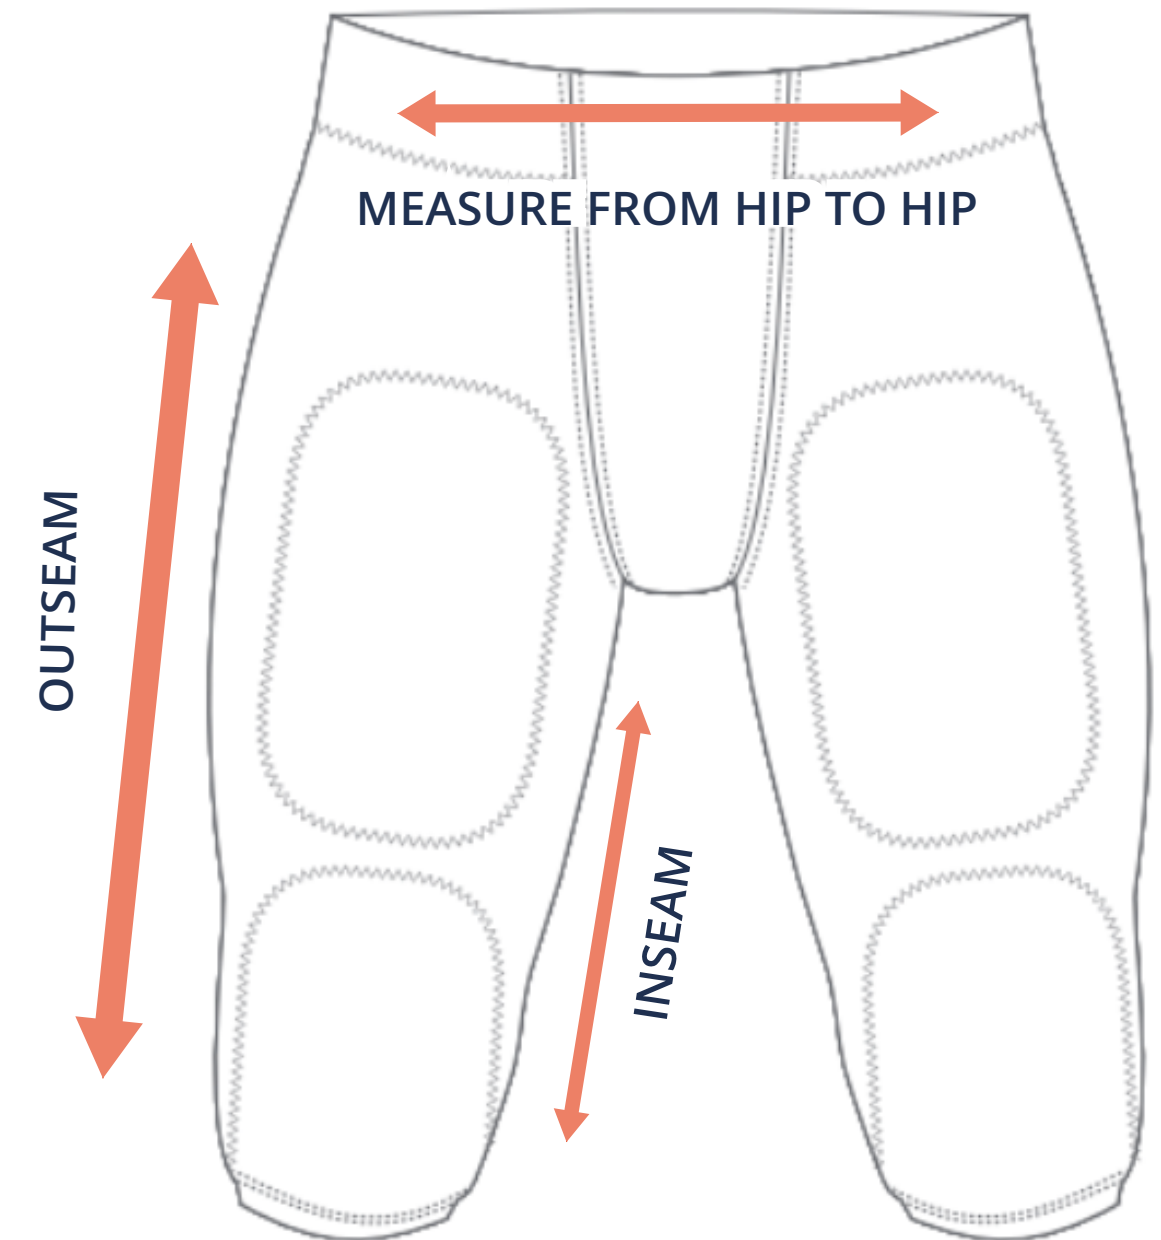

### ADULT SIZING

SIZING CHART(inches)	XS	S	M	L	XL	2XL	3XL	4XL	5XL
Outseam	23.23	24.41	25.20	25.98	26.77	27.56	28.35	29.13	29.92
1/2 Hip	15.75	16.93	18.11	19.69	21.26	22.83	24.41	25.98	27.56

SIZING CHART(cm)	XS	S	M	L	XL	2XL	3XL	4XL	5XL
Outseam	59.00	62.00	64.00	66.00	68.00	70.00	72.00	74.00	76.00
1/2 Hip	40.00	43.00	46.00	50.00	54.00	58.00	62.00	66.00	70.00

### YOUTH SIZING

SIZING CHART(inches)	Y2XS	YXS	YS	YM	YL	YXL
Outseam	15.75	16.54	18.11	19.69	20.87	22.05
1/2 Hip	11.42	12.20	13.19	14.17	14.76	15.35

SIZING CHART(cm)	Y2XS	YXS	YS	YM	YL	YXL
Outseam	40.00	42.00	46.00	50.00	53.00	56.00
1/2 Hip	29.00	31.00	33.50	36.00	37.50	39.00

### HALF HIP INSEAM/OUTSEAM

GARMENT LYING FLAT

To find your size, compare measurements with a similar garment that fits you well.