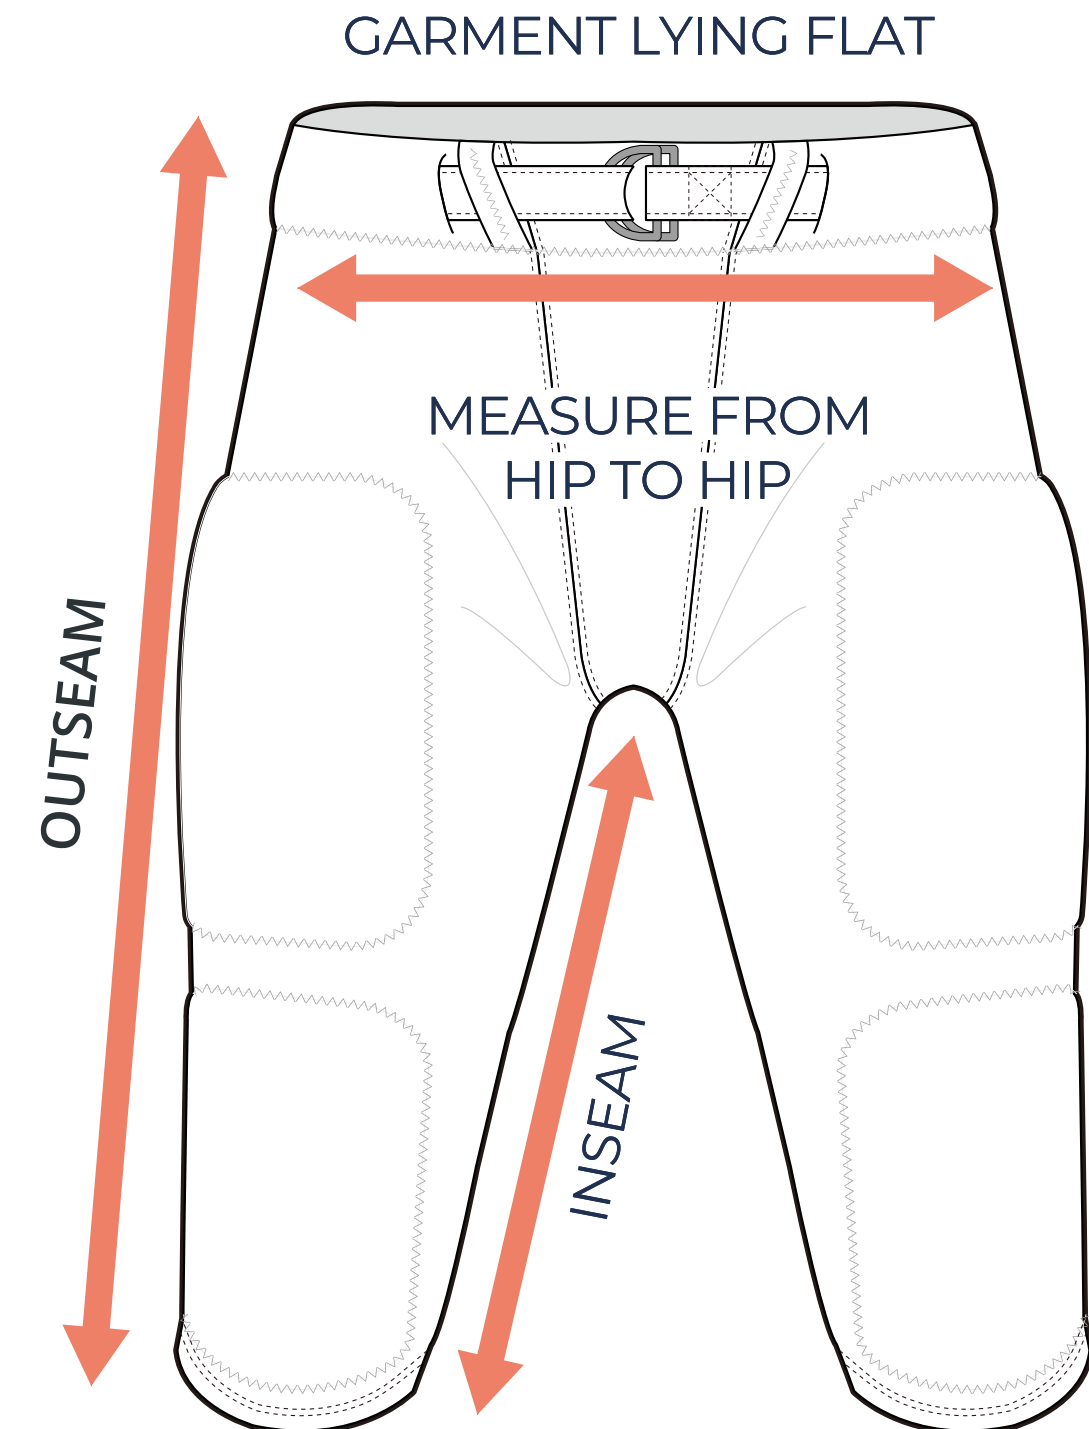

SIZING CHART

VER: 2022.1

END ZONE FOOTBALL PANT

PART NUMBER : MBB-SP-FB34

ADULT SIZING

SIZING CHART(inches)	S	M	L	XL	2XL	3XL	4XL	5XL
Outseam	24.41	25.20	25.98	26.77	27.56	28.35	29.13	29.92
1/2 Hip	17.32	18.50	20.08	21.65	23.23	24.80	26.38	27.95

SIZING CHART(cm)	S	M	L	XL	2XL	3XL	4XL	5XL
Outseam	62.00	64.00	66.00	68.00	70.00	72.00	74.00	76.00
1/2 Hip	44.00	47.00	51.00	55.00	59.00	63.00	67.00	71.00

YOUTH SIZING

SIZING CHART(inches)	YXS	YS	YM	YL	YXL
Outseam	16.93	18.50	20.08	21.65	23.23
1/2 Hip	12.99	13.78	14.57	15.35	16.14

SIZING CHART(cm)	YXS	YS	YM	YL	YXL
Outseam	43.00	47.00	51.00	55.00	59.00
1/2 Hip	33.00	35.00	37.00	39.00	41.00

HALF HIP INSEAM/OUTSEAM

To find your size, compare measurements with a similar garment that fits you well.