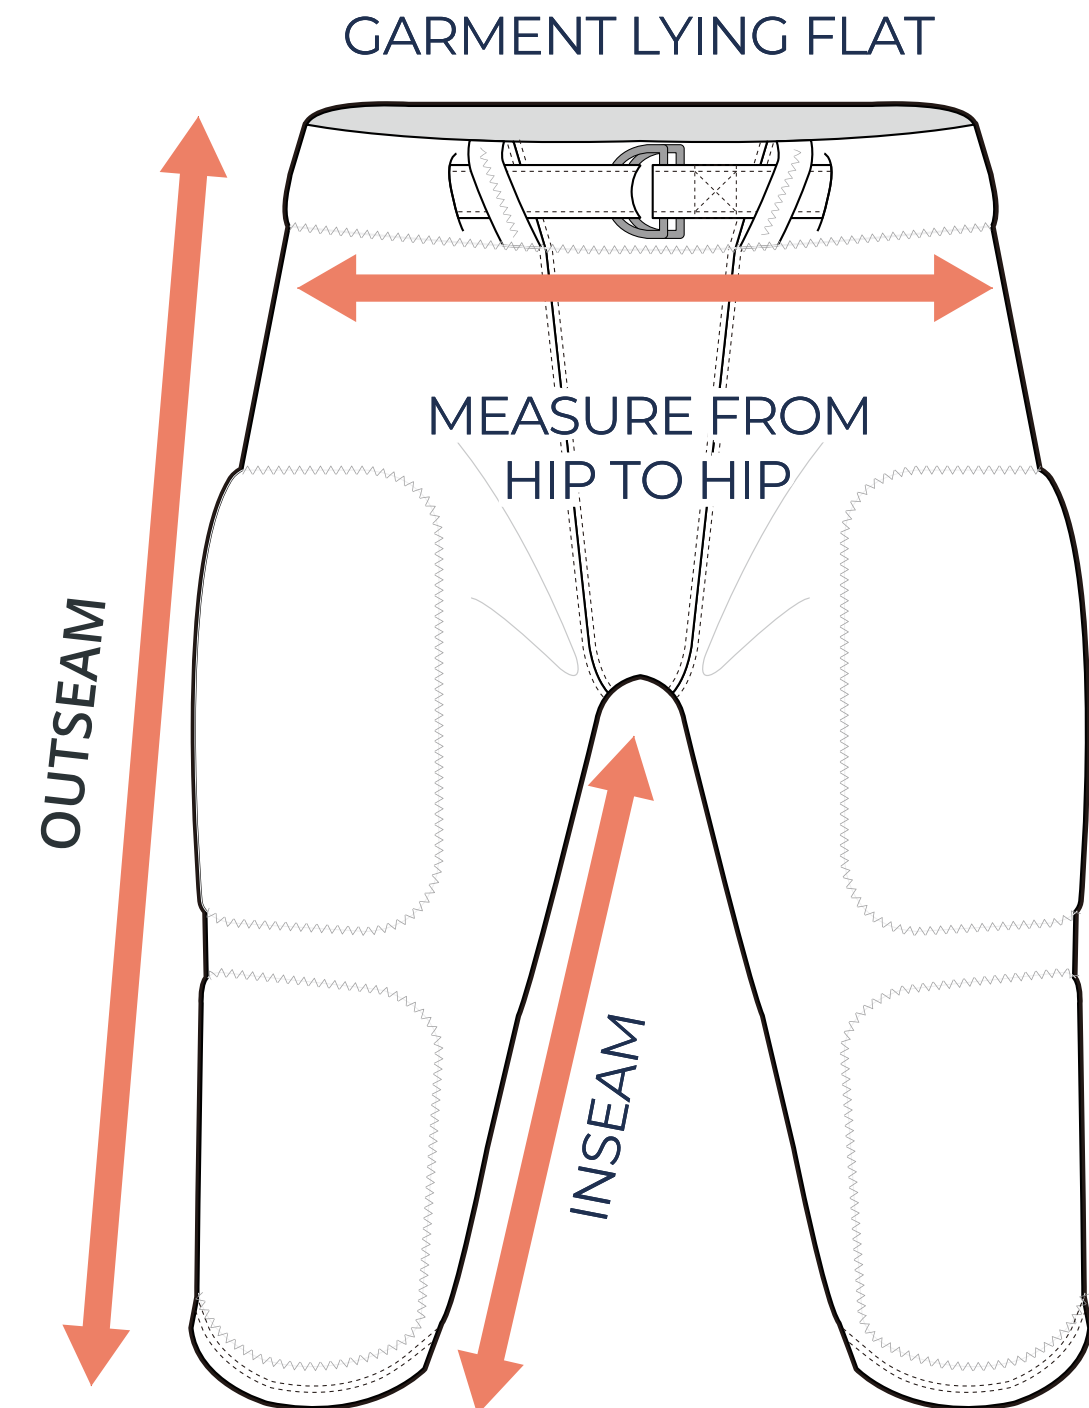

SIZING CHART

VER: 2022.1

PRO 22 FOOTBALL PANT

PART NUMBER : MBB-SP-FB31

ADULT SIZING

SIZING CHART(inches)	S	M	L	XL	2XL	3XL	4XL	5XL
Outseam	24.41	25.20	25.98	26.77	27.56	28.35	29.13	29.92
1/2 Hip	17.32	18.50	20.08	21.65	23.23	24.80	26.38	27.95

SIZING CHART(cm)	S	M	L	XL	2XL	3XL	4XL	5XL
Outseam	62.00	64.00	66.00	68.00	70.00	72.00	74.00	76.00
1/2 Hip	44.00	47.00	51.00	55.00	59.00	63.00	67.00	71.00

YOUTH SIZING

SIZING CHART(inches)	YXS	YS	YM	YL	YXL
Outseam	16.93	18.50	20.08	21.65	23.23
1/2 Hip	12.99	13.78	14.57	15.35	16.14

SIZING CHART(cm)	YXS	YS	YM	YL	YXL
Outseam	43.00	47.00	51.00	55.00	59.00
1/2 Hip	33.00	35.00	37.00	39.00	41.00

HALF HIP INSEAM/OUTSEAM

To find your size, compare measurements with a similar garment that fits you well.