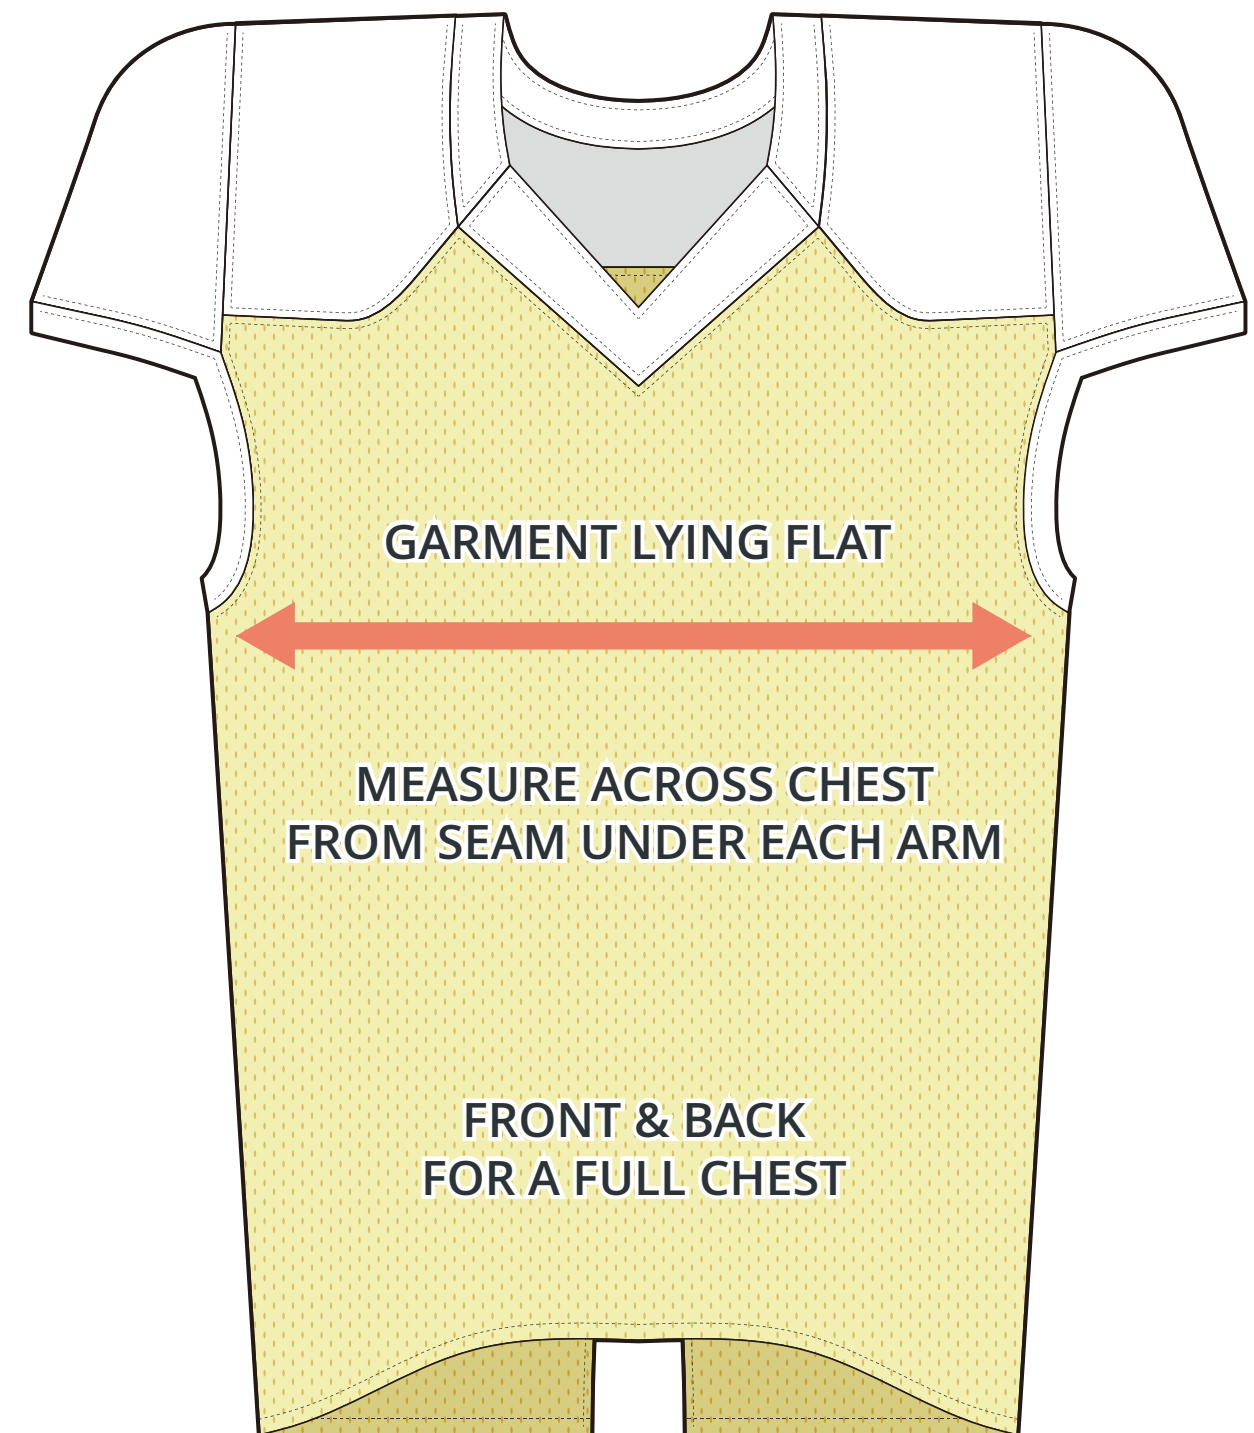

SIZING CHART

VER: 2022.1

BLITZ REVERSIBLE FOOTBALL JERSEY

PART NUMBER : MBB-SP-FB21

ADULT SIZING

SIZING CHART(inches)	S	M	L	XL	2XL	3XL	4XL
1/2 Chest	18.70	19.69	20.87	22.05	23.23	24.41	25.59
Back length (From CB)	31.50	32.28	33.07	33.86	34.65	35.43	36.22
Front length (From CB)	29.53	30.31	31.10	31.89	32.68	33.46	34.25

SIZING CHART(cm)	S	M	L	XL	2XL	3XL	4XL
1/2 Chest	47.50	50.00	53.00	56.00	59.00	62.00	65.00
Back length (From CB)	80.00	82.00	84.00	86.00	88.00	90.00	92.00
Front length (From CB)	75.00	77.00	79.00	81.00	83.00	85.00	87.00

YOUTH SIZING

SIZING CHART(inches)	YXS	YS	YM	YL	YXL
1/2 Chest	13.78	14.76	15.75	16.73	17.72
Back length (From CB)	23.62	25.20	26.77	28.35	29.92
Front length (From CB)	21.65	23.23	24.80	26.38	27.95

SIZING CHART(cm)	YXS	YS	YM	YL	YXL
1/2 Chest	35.00	37.50	40.00	42.50	45.00
Back length (From CB)	60.00	64.00	68.00	72.00	76.00
Front length (From CB)	55.00	59.00	63.00	67.00	71.00

HALF CHEST FULL CHEST

To find your size, compare measurements with a similar garment that fits you well.