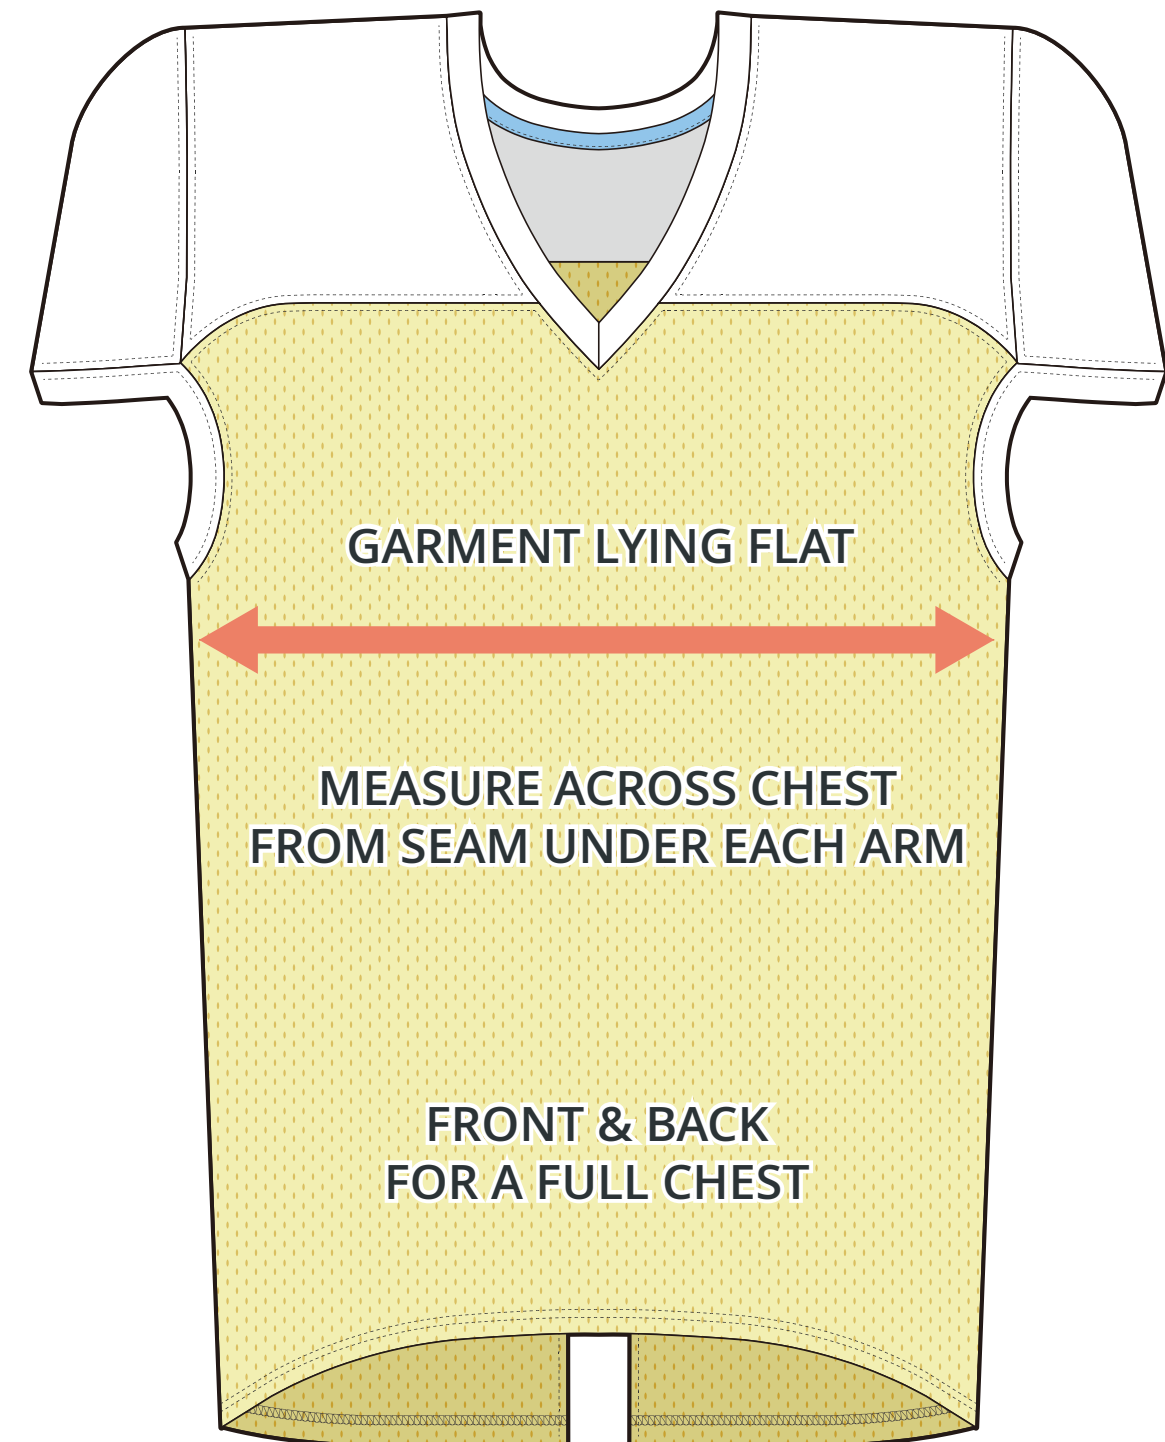

### ADULT SIZING

SIZING CHART(inches)	S	M	L	XL	2XL	3XL	4XL
1/2 Chest	18.70	19.69	20.87	22.05	23.23	24.41	25.59
Back length (From CB)	31.50	32.28	33.07	33.86	34.65	35.43	36.22
Front length (From CB)	29.53	30.31	31.10	31.89	32.68	33.46	34.25

SIZING CHART(cm)	S	M	L	XL	2XL	3XL	4XL
1/2 Chest	47.50	50.00	53.00	56.00	59.00	62.00	65.00
Back length (From CB)	80.00	82.00	84.00	86.00	88.00	90.00	92.00
Front length (From CB)	75.00	77.00	79.00	81.00	83.00	85.00	87.00

### YOUTH SIZING

SIZING CHART(inches)	YXS	YS	YM	YL	YXL
1/2 Chest	13.78	14.76	15.75	16.73	17.72
Back length (From CB)	23.62	25.20	26.77	28.35	29.92
Front length (From CB)	21.65	23.23	24.80	26.38	27.95

SIZING CHART(cm)	YXS	YS	YM	YL	YXL
1/2 Chest	35.00	37.50	40.00	42.50	45.00
Back length (From CB)	60.00	64.00	68.00	72.00	76.00
Front length (From CB)	55.00	59.00	63.00	67.00	71.00

## HALF CHEST FULL CHEST

To find your size, compare measurements with a similar garment that fits you well.