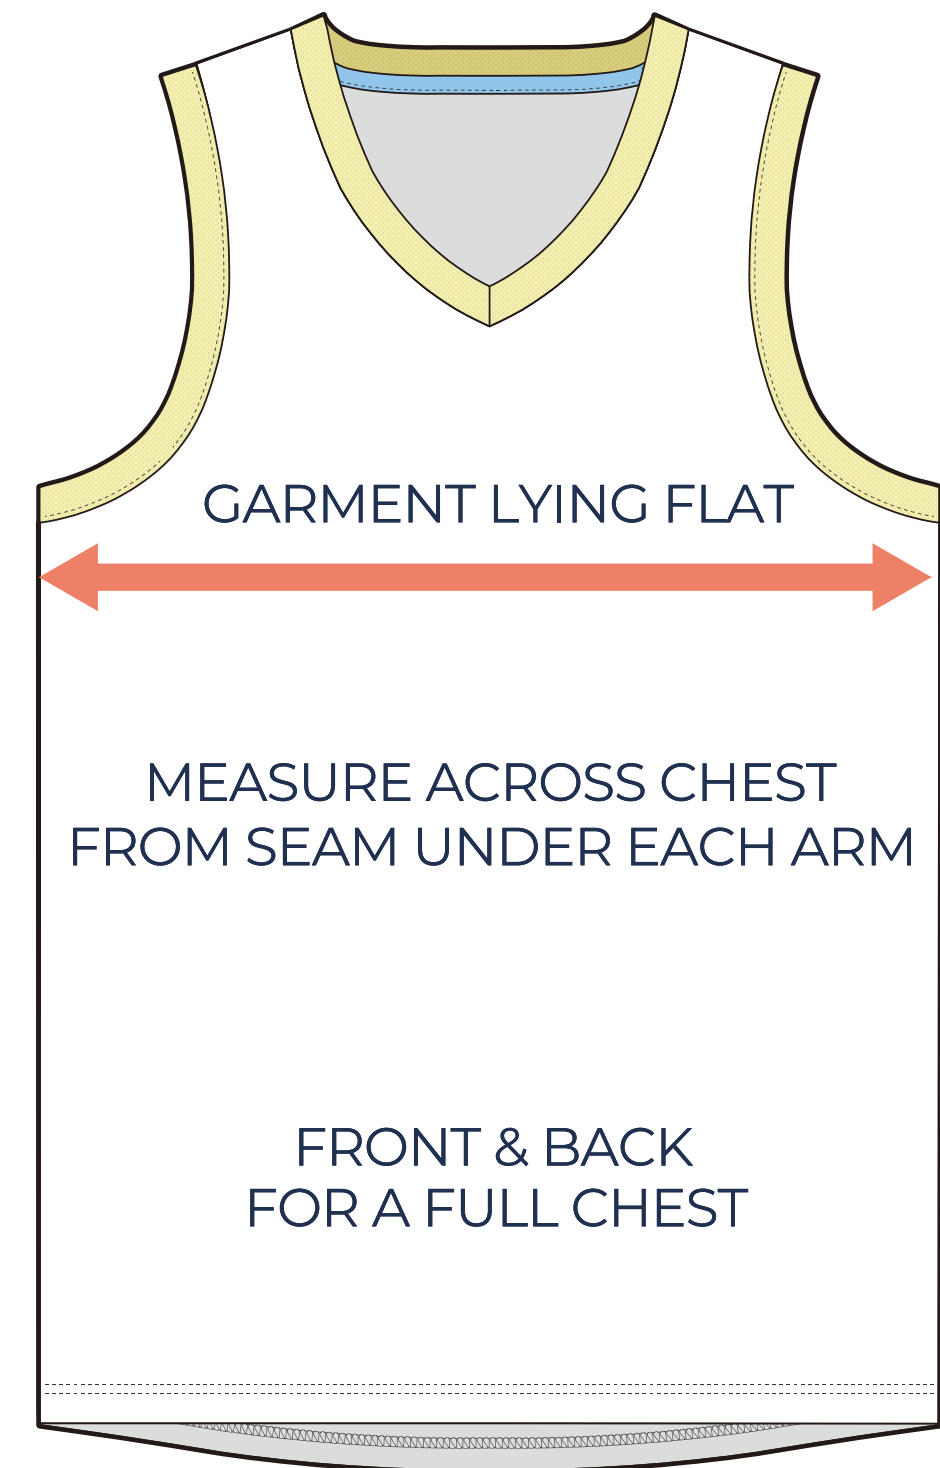

SIZING CHART

VER: 2022.1

REVERSIBLE GAMETIME JERSEY

PART NUMBER : MBB-SP-BB30

ADULT SIZING

SIZING CHART(inches)	S	M	L	XL	2XL	3XL
1/2 Chest	19.29	20.47	21.65	22.83	24.02	25.20
Front length (HSP)	29.72	30.71	31.69	32.68	33.66	34.65
Back length (HSP)	30.71	31.69	32.68	33.66	34.65	35.63

SIZING CHART(cm)	S	M	L	XL	2XL	3XL
1/2 Chest	49.00	52.00	55.00	58.00	61.00	64.00
Front length (HSP)	75.50	78.00	80.50	83.00	85.50	88.00
Back length (HSP)	78.00	80.50	83.00	85.50	88.00	90.50

YOUTH SIZING

SIZING CHART(inches)	YXS	YS	YM	YL	YXL
1/2 Chest	13.78	14.96	16.14	17.32	18.50
Front length (HSP)	20.67	22.24	23.82	25.79	27.76
Back length (HSP)	21.65	23.23	24.80	26.77	28.74

SIZING CHART(cm)	YXS	YS	YM	YL	YXL
1/2 Chest	35.00	38.00	41.00	44.00	47.00
Front length (HSP)	52.50	56.50	60.50	65.50	70.50
Back length (HSP)	55.00	59.00	63.00	68.00	73.00

HALF CHEST FULL CHEST

To find your size, compare measurements with a similar garment that fits you well.