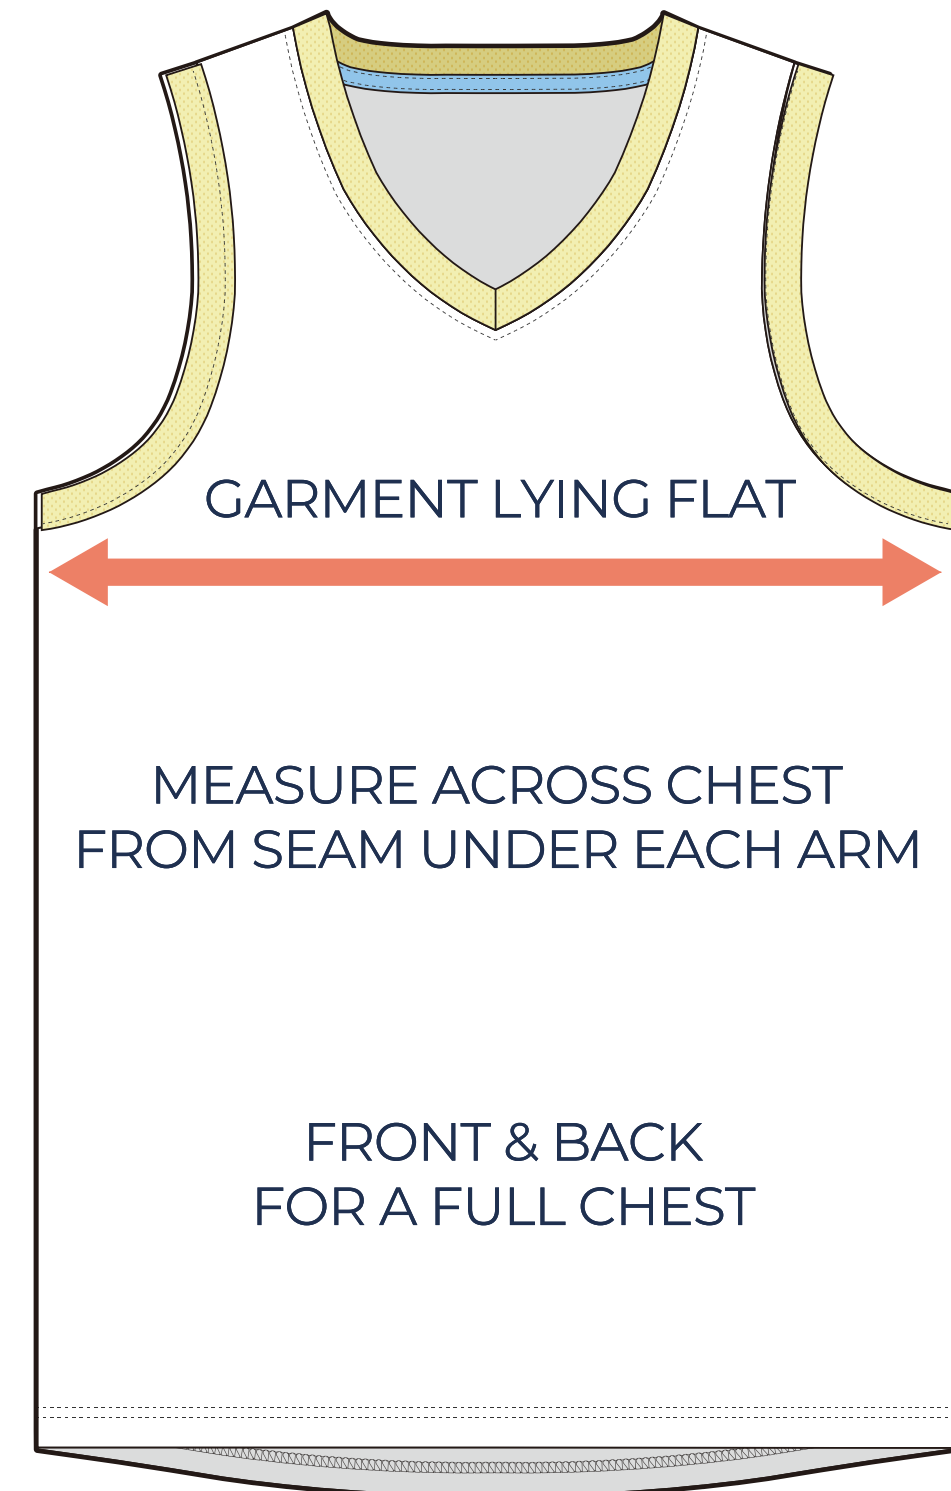

SIZING CHART

VER: 2022.1

GAMETIME V-NECK JERSEY

PART NUMBER : MBB-SP-BB26

ADULT SIZING

SIZING CHART(inches)	S	M	L	XL	2XL	3XL	4XL	5XL
1/2 Chest	19.29	20.47	21.65	22.83	24.02	25.20	26.38	27.56
Front length (HSP)	29.72	30.71	31.69	32.68	33.66	34.65	35.24	35.83
Back length (HSP)	30.71	31.69	32.68	33.66	34.65	35.63	36.61	37.60

SIZING CHART(cm)	S	M	L	XL	2XL	3XL	4XL	5XL
1/2 Chest	49.00	52.00	55.00	58.00	61.00	64.00	67.00	70.00
Front length (HSP)	75.50	78.00	80.50	83.00	85.50	88.00	89.50	91.00
Back length (HSP)	78.00	80.50	83.00	85.50	88.00	90.50	93.00	95.50

YOUTH SIZING

SIZING CHART(inches)	YXS	YS	YM	YL	YXL
1/2 Chest	13.78	14.96	16.14	17.32	18.50
Front length (HSP)	20.67	22.24	23.82	25.79	27.76
Back length (HSP)	21.65	23.23	24.80	26.77	28.74

SIZING CHART(cm)	YXS	YS	YM	YL	YXL
1/2 Chest	35.00	38.00	41.00	44.00	47.00
Front length (HSP)	52.50	56.50	60.50	65.50	70.50
Back length (HSP)	55.00	59.00	63.00	68.00	73.00

HALF CHEST FULL CHEST

To find your size, compare measurements with a similar garment that fits you well.