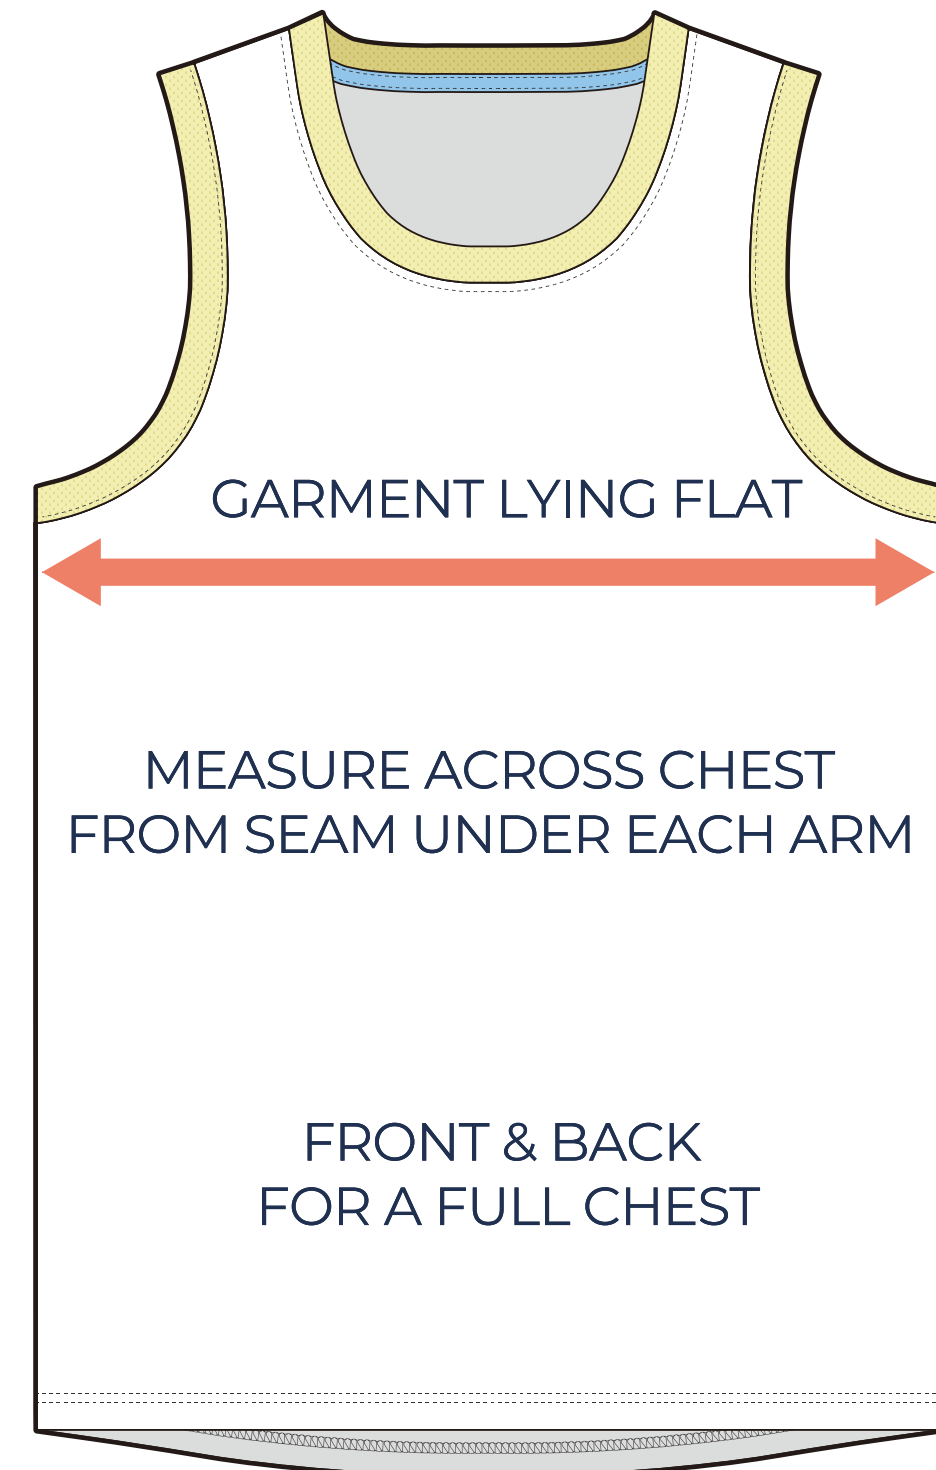

SIZING CHART

VER: 2022.1

GAMETIME CREW NECK JERSEY

PART NUMBER : MBB-SP-BB25

ADULT SIZING

SIZING CHART(inches)	S	M	L	XL	2XL	3XL
1/2 Chest	19.29	20.47	21.65	22.83	24.02	25.20
Front length (HSP)	29.72	30.71	31.69	32.68	33.66	34.65
Back length (HSP)	30.71	31.69	32.68	33.66	34.65	35.63

SIZING CHART(cm)	S	M	L	XL	2XL	3XL
1/2 Chest	49.00	52.00	55.00	58.00	61.00	64.00
Front length (HSP)	75.50	78.00	80.50	83.00	85.50	88.00
Back length (HSP)	78.00	80.50	83.00	85.50	88.00	90.50

YOUTH SIZING

SIZING CHART(inches)	YXS	YS	YM	YL	YXL
1/2 Chest	13.78	14.96	16.14	17.32	18.50
Front length (HSP)	20.67	22.24	23.82	25.79	27.76
Back length (HSP)	21.65	23.23	24.80	26.77	28.74

SIZING CHART(cm)	YXS	YS	YM	YL	YXL
1/2 Chest	35.00	38.00	41.00	44.00	47.00
Front length (HSP)	52.50	56.50	60.50	65.50	70.50
Back length (HSP)	55.00	59.00	63.00	68.00	73.00

HALF CHEST FULL CHEST

To find your size, compare measurements with a similar garment that fits you well.