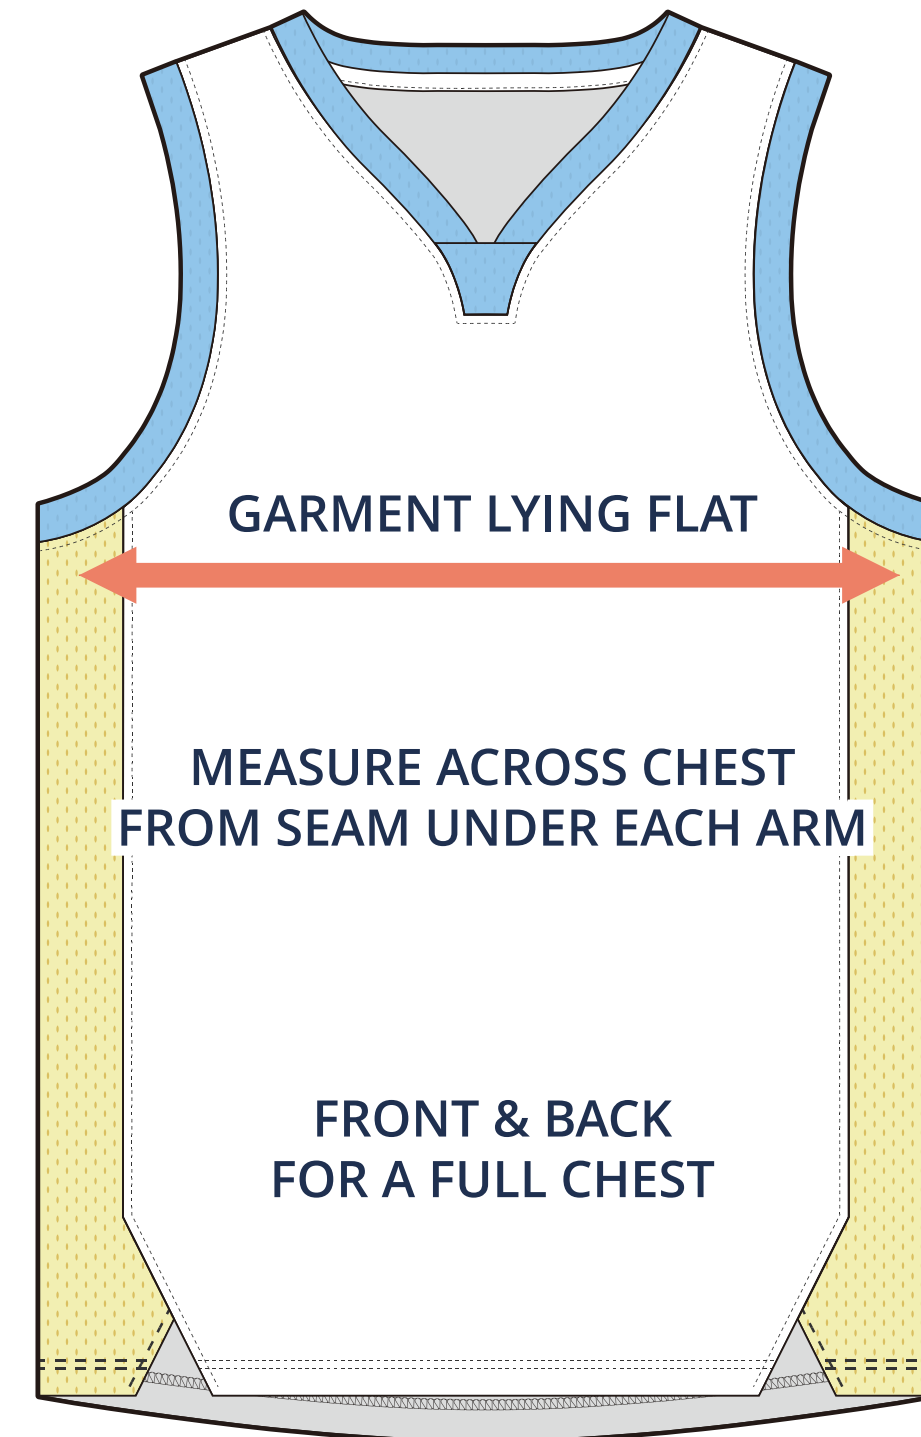

SIZING CHART

VER: 2022.1

SHOOTER JERSEY

PART NUMBER: MBB-SP-BB16

ADULT SIZING

SIZING CHART(inches)	S	M	L	XL	2XL	3XL
1/2 Chest	19.29	20.47	21.65	22.83	24.02	25.20
Front length (HSP)	29.72	30.71	31.69	32.68	33.66	34.65
Back length (HSP)	30.71	31.69	32.68	33.66	34.65	35.63

SIZING CHART(cm)	S	M	L	XL	2XL	3XL
1/2 Chest	49.00	52.00	55.00	58.00	61.00	64.00
Front length (HSP)	75.50	78.00	80.50	83.00	85.50	88.00
Back length (HSP)	78.00	80.50	83.00	85.50	88.00	90.50

YOUTH SIZING

SIZING CHART(inches)	YXS	YS	YM	YL	YXL
1/2 Chest	13.78	14.96	16.14	17.32	18.50
Front length (HSP)	20.67	22.24	23.82	25.79	27.76
Back length (HSP)	21.65	23.23	24.80	26.77	28.74

SIZING CHART(cm)	YXS	YS	YM	YL	YXL
1/2 Chest	35.00	38.00	41.00	44.00	47.00
Front length (HSP)	52.50	56.50	60.50	65.50	70.50
Back length (HSP)	55.00	59.00	63.00	68.00	73.00

HALF CHEST FULL CHEST

To find your size, compare measurements with a similar garment that fits you well.