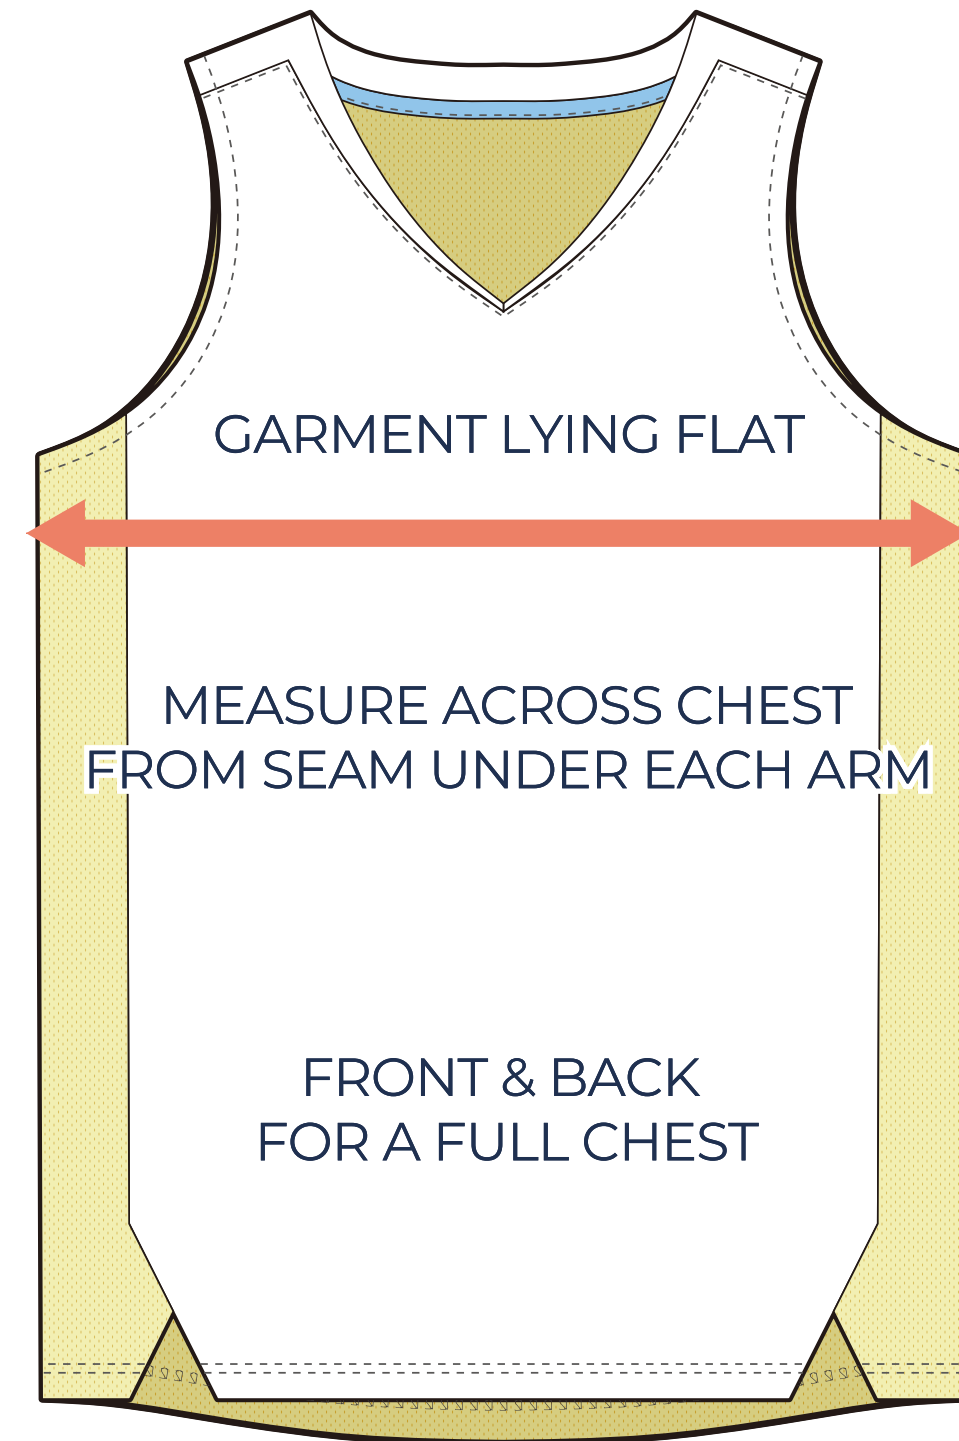

SIZING CHART

VER: 2022.1

EXCEL JERSEY

PART NUMBER : MBB-SP-BB15

ADULT SIZING

SIZING CHART(inches)	S	M	L	XL	2XL	3XL
1/2 Chest	19.29	20.47	21.65	22.83	24.02	25.20
Front length (HSP)	29.72	30.71	31.69	32.68	33.66	34.65
Back length (HSP)	30.71	31.69	32.68	33.66	34.65	35.63

SIZING CHART(cm)	S	M	L	XL	2XL	3XL
1/2 Chest	49.00	52.00	55.00	58.00	61.00	64.00
Front length (HSP)	75.50	78.00	80.50	83.00	85.50	88.00
Back length (HSP)	78.00	80.50	83.00	85.50	88.00	90.50

YOUTH SIZING

SIZING CHART(inches)	YXS	YS	YM	YL	YXL
1/2 Chest	13.78	14.96	16.14	17.32	18.50
Front length (HSP)	20.67	22.24	23.82	25.79	27.76
Back length (HSP)	21.65	23.23	24.80	26.77	28.74

SIZING CHART(cm)	YXS	YS	YM	YL	YXL
1/2 Chest	35.00	38.00	41.00	44.00	47.00
Front length (HSP)	52.50	56.50	60.50	65.50	70.50
Back length (HSP)	55.00	59.00	63.00	68.00	73.00

HALF CHEST FULL CHEST

To find your size, compare measurements with a similar garment that fits you well.