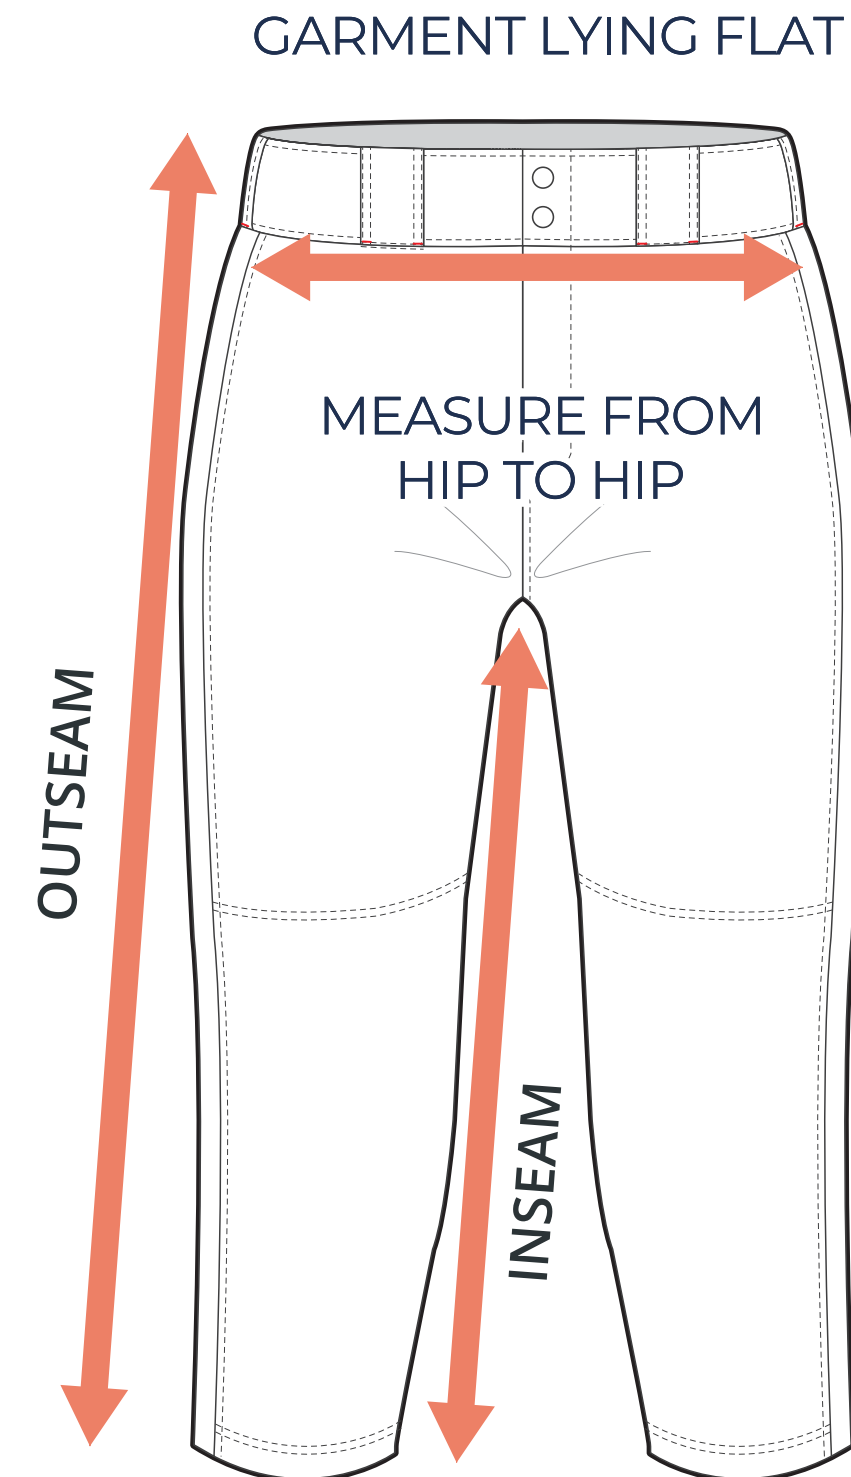

SIZING CHART

VER: 2022.1

ELITE KNICKER PANT

PART NUMBER : MBB-SP-BA66

ADULT SIZING

SIZING CHART(inches)	S	M	L	XL	2XL	3XL
1/2 Hip	20.47	21.65	22.83	24.80	25.98	27.17
Inseam	20.67	21.65	22.64	23.03	23.62	24.21
Outseam	30.12	30.91	31.89	32.68	33.66	34.84

SIZING CHART(cm)	S	M	L	XL	2XL	3XL
1/2 Hip	52.00	55.00	58.00	63.00	66.00	69.00
Inseam	52.50	55.00	57.50	58.50	60.00	61.50
Outseam	76.50	78.50	81.00	83.00	85.50	88.50

YOUTH SIZING

SIZING CHART(inches)	YS	YM	YL	YXL
1/2 Hip	15.35	16.54	17.72	19.29
Inseam	17.13	17.32	18.11	19.29
Outseam	23.62	24.80	26.18	27.36

SIZING CHART(cm)	YS	YM	YL	YXL
1/2 Hip	39.00	42.00	45.00	49.00
Inseam	43.50	44.00	46.00	49.00
Outseam	60.00	63.00	66.50	69.50

HALF HIP INSEAM/OUTSEAM

To find your size, compare measurements with a similar garment that fits you well.